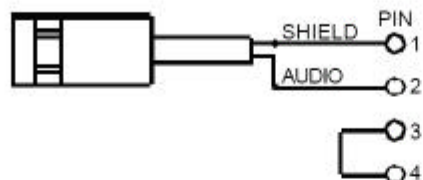

AF INPUT CONNECTIONS

- (1) 2-Wire Electret condenser microphone Capsule

- (2) 3-Wire Electret condenser microphone Capsule

- (3) Dynamic Microphone

- (4) Electric Guitar

- (5) Line-in (Impedance $8\text{ K}\Omega$ ATT. 10dB)