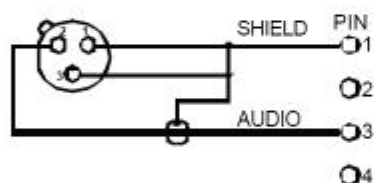

AF INPUT CONNECTIONS

- (1) 2-Wire Electret condenser microphone Capsule

- (2) 3-Wire Electret condenser microphone Capsule

- (3) Dynamic Microphone

- (4) Electric Guitar

- (5) Line-in (Impedance $8\text{ K}\Omega$ ATT. 10dB)