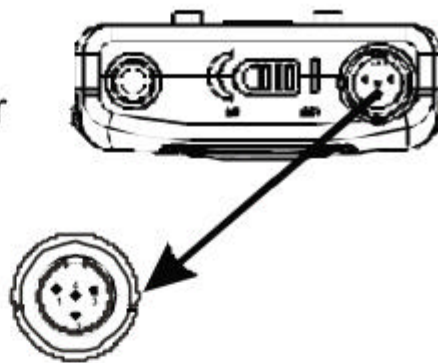

AF INPUT CONNECTIONS

- (1) 2-Wire Electret condenser microphone Capsule

- (2) 3-Wire Electret condenser microphone Capsule

- (3) Dynamic Microphone

- (4) Electric Guitar

- (5) Line-in (Impedance $8\text{ K}\Omega$ ATT. 10dB)