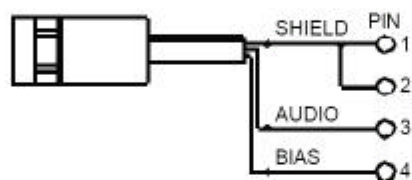

AF INPUT CONNECTIONS

- (1) 2-Wire Electret condenser microphone Capsule

- (2) 3-Wire Electret condenser microphone Capsule

- (3) Dynamic Microphone

- (4) Electric Guitar

- (5) Line-in (Impedance $8\text{ K}\Omega$ ATT. 10dB)