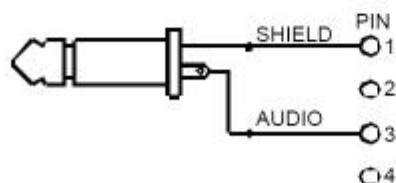

AF INPUT CONNECTIONS

- (1) 2-Wire Electret condenser microphone Capsule

- (2) 3-Wire Electret condenser microphone Capsule

- (3) Dynamic Microphone

- (4) Electric Guitar

- (5) Line-in (Impedance $8\text{ K}\Omega$ ATT. 10dB)