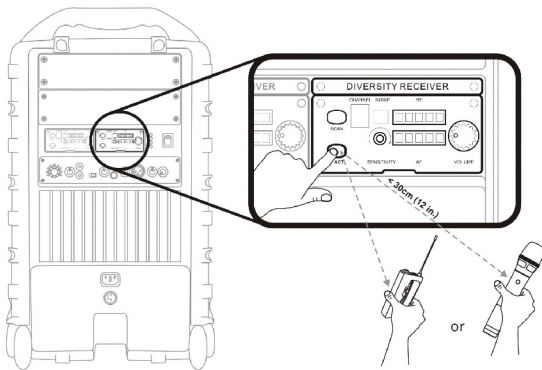

Model shown with accessories

Optional Accessories & Replacement Parts

UHF 16-Channel Diversity Receiver Modules

CD/USB Player Module

UHF 16-Channel Wireless Interlinking Transmitter

Interlinks multiple MIPRO MA-708 portables wirelessly to expand coverage and extend range

Applications

MB-70 Rechargeable Battery (12V / 4.5AH) (2 MB-70 required)

MB-80 12.8V rechargeable LFP battery case

SC-75 Storage Cover with side pouch

MA-708EXP Passive MA-708 extension speaker

ACT "SYNC"

Wireless Volume Control

MA-708 Specifications:

Power Output	190W(Max)
T.H.D.	<1%
Frequency Response	50Hz-18kHz
Speakers	1" Compression Driver, 8" woofer
CD / USB Player Module	CDM-2 or DPM-3
Audio Inputs	Balanced, Unbalanced MIC & LINE-in RCA Jack
Audio Outputs	Unbalanced Line RCA jack
Master Volume Control	Manually or Wirelessly via ACT-32HR
Installation	Speaker stand, flat surface or retractable handle & wheels
Power Supply	AC: Built-in 100-240V AC switching power supply DC & Battery: 24-32 DC, 12V/4.5AH rechargeable gel cell battery (MB-70x2) or optional MB-80x2
Charge Time	Up to 8 hours (automatic charging management)
Standby Time	Up to 7 hours
Receiver Modules	MRM-70B or MRM-72B (optional)
Wireless Microphones	ACT-32H / 32HR / 32HC Handheld; ACT-32T / 32TC Bodypack (optional)
Wired Microphone	MM-107 Wired Dynamic Microphone (optional)
Dimensions (mm / in.)	336 / 13.2(W) x 545 / 21.5(H) x 325 / 12.8(D)
Weight (kg / lbs.)	16.3 / 36 (loaded)
Approvals	Complies with worldwide telecommunication and safety regulations

MIPRO®

www.mipro.com.tw | mipro@mipro.com.tw