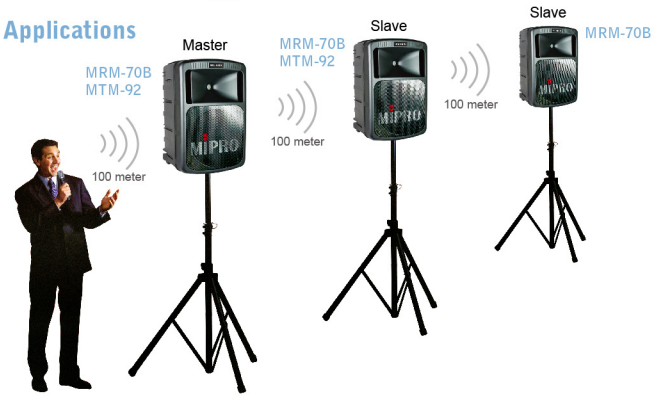

MTM-92

Applications

MB-70 Rechargeable Battery (12V / 4.5AH) (2 MB-70 required)

MB-80 12.8V rechargeable LFP battery case

SC-75 Storage Cover with side pouch

MA-708EXP Passive MA-708 extension speaker