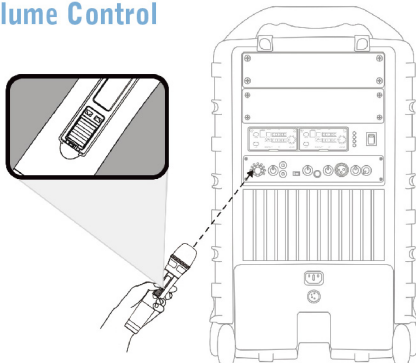

Wireless Volume Control

MA-708 Specifications:

Power Output	190W(Max)
T.H.D.	<1%
Frequency Response	50Hz-18kHz
Speakers	1" Compression Driver, 8" woofer
CD / USB Player Module	CDM-2 or DPM-3
Audio Inputs	Balanced, Unbalanced MIC & LINE-in RCA Jack
Audio Outputs	Unbalanced Line RCA jack
Master Volume Control	Manually or Wirelessly via ACT-32HR
Installation	Speaker stand, flat surface or retractable handle & wheels
Power Supply	AC: Built-in 100-240V AC switching power supply DC & Battery: 24-32 DC, 12V/4.5AH rechargeable gel cell battery (MB-70x2) or optional MB-80x2
Charge Time	Up to 8 hours (automatic charging management)
Standby Time	Up to 7 hours
Receiver Modules	MRM-70B or MRM-72B (optional)
Wireless Microphones	ACT-32H / 32HR / 32HC Handheld; ACT-32T / 32TC Bodypack (optional)
Wired Microphone	MM-107 Wired Dynamic Microphone (optional)
Dimensions (mm / in.)	336 / 13.2(W) x 545 / 21.5(H) x 325 / 12.8(D)
Weight (kg / lbs.)	16.3 / 36 (loaded)
Approvals	Complies with worldwide telecommunication and safety regulations

MIPRO®

www.mipro.com.tw | mipro@mipro.com.tw