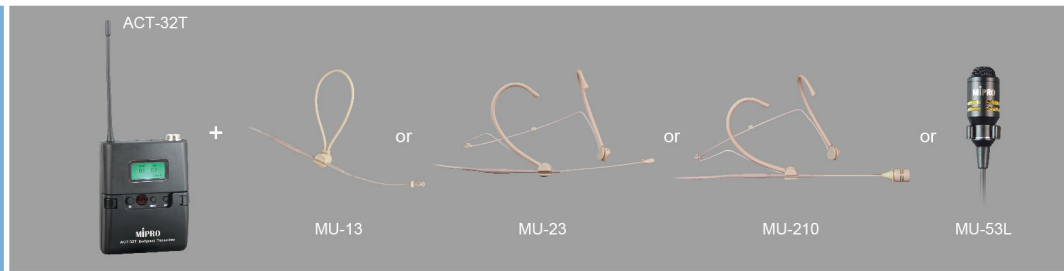

MA-708 Portable Sound System

Premium Portable Audio System for Medium Events

The Future Benchmark

MIPRO, the worldwide leader in portable wireless public address technology, introduces the new MA-708. The MA-708 is compact, lightweight, powerful and can be used almost anywhere. MIPRO MA-708 is the benchmark by which all other portables will be measured.

205 Westwood Ave, Long Branch, NJ 07740
 Phone: 866-94 BOARDS (26273) / (732)-222-1511
 Fax: (732)-222-7088 | E-mail: sales@touchboards.com

Key Features

- Extremely rugged design delivering a 190-watt clear and powerful sound for crowds up to 1,000
- Class-D amplifier drives 1" titanium compression driver and 8" woofer speakers
- Up to 4 optional plug & play diversity receiver modules and CD / USB player with remote control
- Industry's easiest and fastest channel set-up using MIPRO AutoScan and ACT sync technology
- Built-in Bluetooth music player for wireless audio streaming
- Industry's only MTM-92 wireless interlinking transmitter option to interlink multiple MIPRO MA-708 portables wirelessly to extend transmission range and expand coverage
- Master Volume Control can be manually controlled or wireless via an innovative, industry's only ACT-32HR Handheld Transmitter Microphone instead of a separate control
- Retractable handle and sturdy wheels for easy transport
- Active limiter – keeps sounds clean when driven hard
- A voice priority feature that mutes the music when mic is used
- Built-in storage compartments for 2 wireless handhelds or body transmitters
- Line-input for external iPod / MP3 / CD player, output for external recordings
- A smart 4-segment battery meter for accurate battery reading and charging status
- Operates up to 8 hours on a single charge, or plug it in for continuous use
- Suitable for tripod, floor or desk mount
- Weights only 16 kg / 35 lbs – loaded