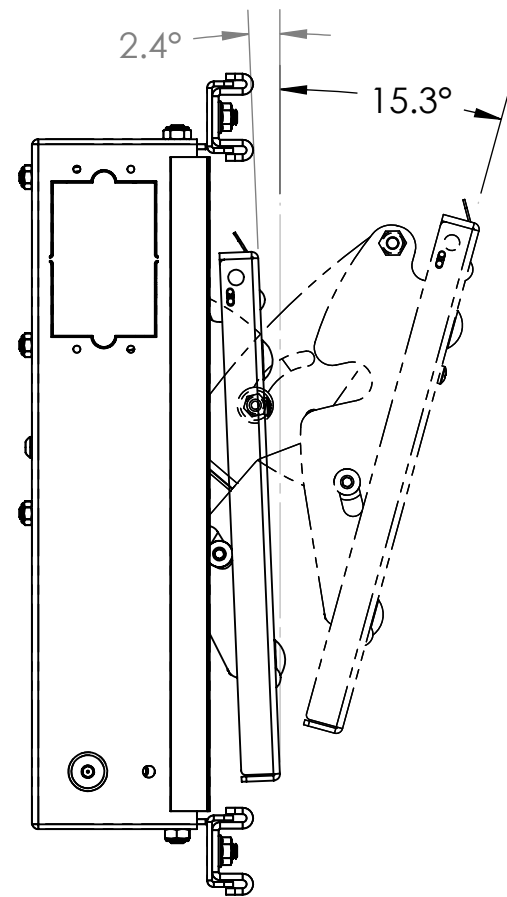

NOTE: CUSTOM INTERAFCE BRACKET NOT SHOWN. THE CUSTOM INTERFACE BRACKET NEEDED FOR YOUR DISPLAY WILL ADD BETWEEN 1/2" AND 2" IN DEPTH AND MAY AFFECT LOCATION OF DISPLAY ON THE MOUNT.

SEE MSB-XXXX DRAWING ALSO.