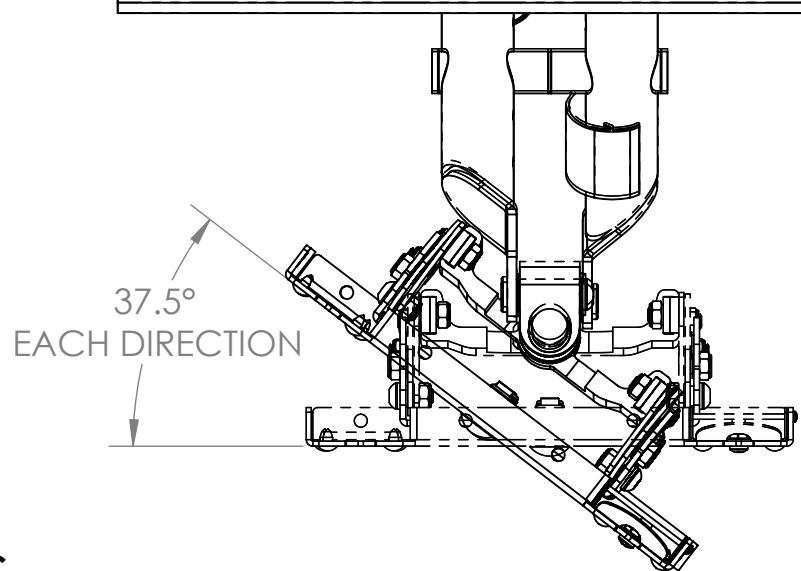

NOTE: CUSTOM INTERAFCE BRACKET NOT SHOWN. THE CUSTOM INTERFACE BRACKET NEEDED FOR YOUR DISPLAY WILL ADD BETWEEN 1/2" AND 2" IN DEPTH AND MAY AFFECT LOCATION OF DISPLAY ON THE MOUNT.

SEE MSB-XXXX DRAWING ALSO.