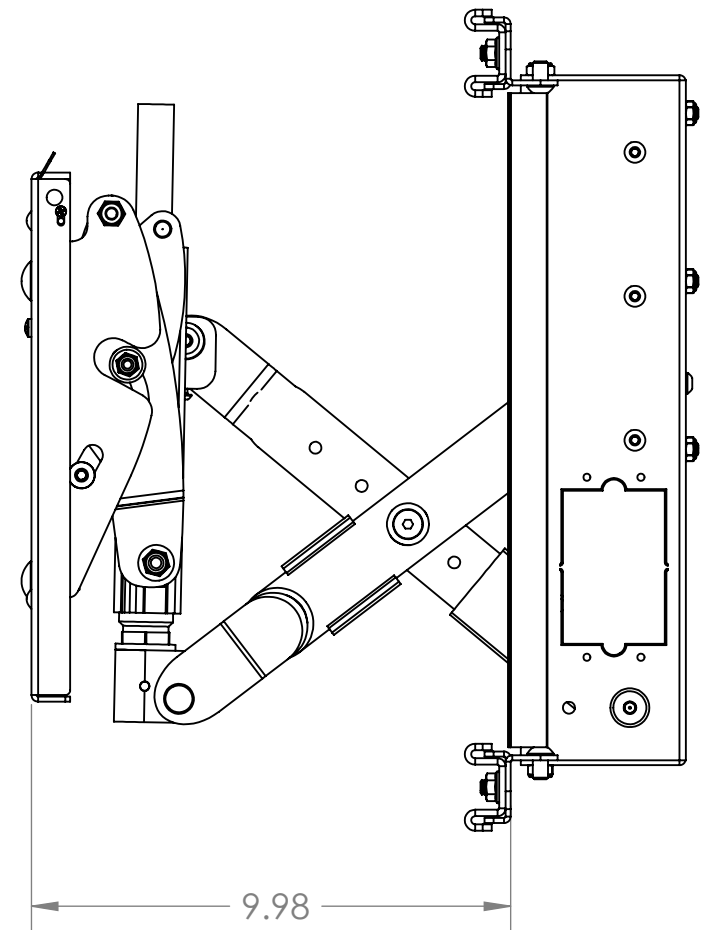

NOTE: CUSTOM INTERAFCE BRACKET NOT SHOWN. THE CUSTOM INTERFACE BRACKET NEEDED FOR YOUR DISPLAY WILL ADD BETWEEN 1/2" AND 2" IN DEPTH AND MAY AFFECT LOCATION OF DISPLAY ON THE MOUNT.

SEE MSB-XXXX DRAWING ALSO.