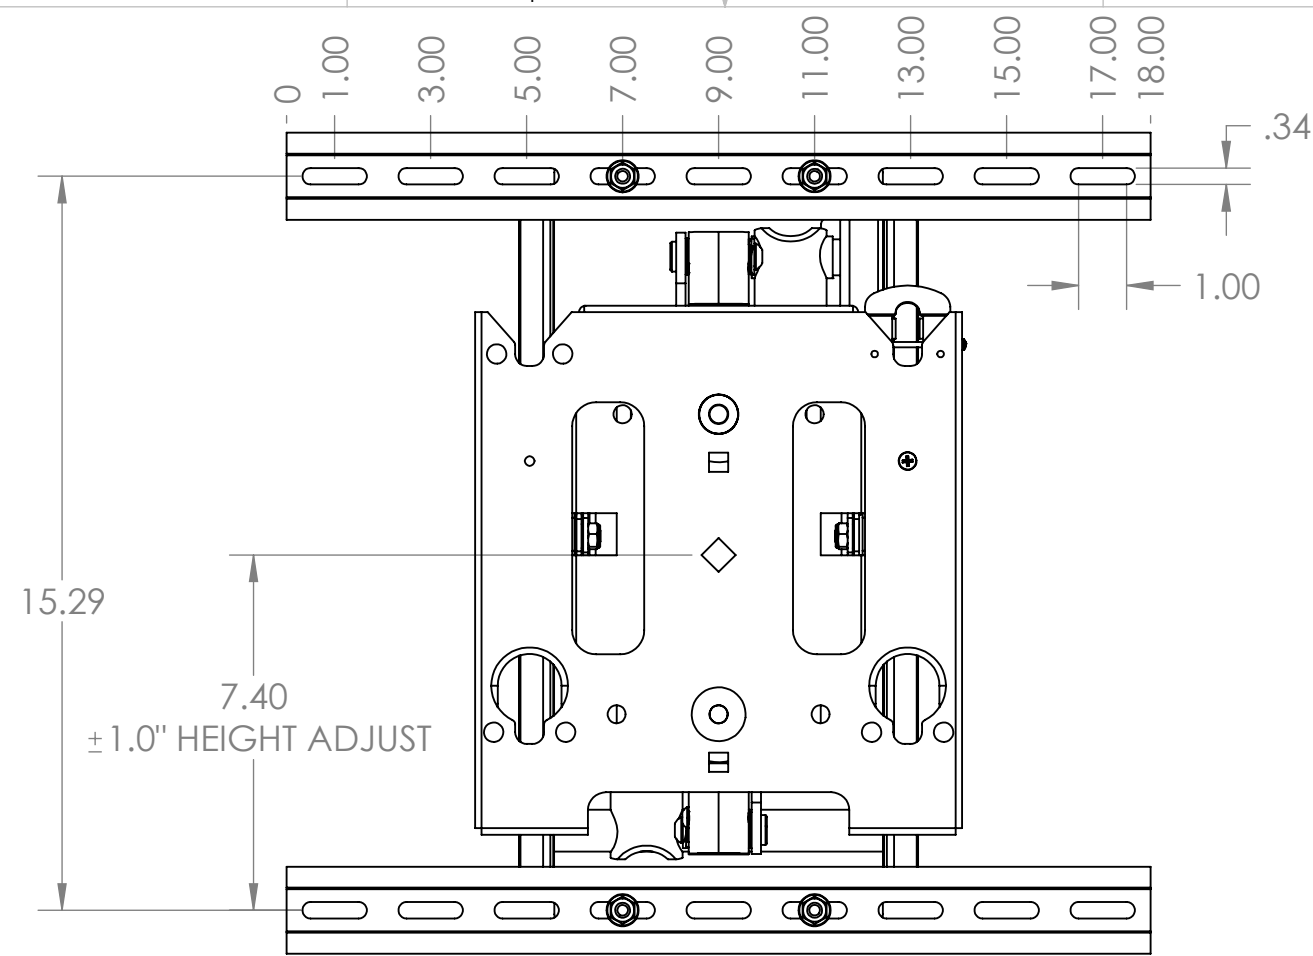

NOTE: CUSTOM INTERAFCE BRACKET NOT SHOWN. THE CUSTOM INTERFACE BRACKET NEEDED FOR YOUR DISPLAY WILL ADD BETWEEN 1/2" AND 2" IN DEPTH AND MAY AFFECT LOCATION OF DISPLAY ON THE MOUNT.

SEE MSB-XXXX DRAWING ALSO.

CHIEF CHIEF MANUFACTURING INC.
MOUNT ORDER NUMBER IS MIWRF-6000
PHONE: 1-800-582-6480

SHEET SCALE = 1:4

THE INFORMATION AND DESIGNS CONTAINED IN THIS DRAWING ARE CONFIDENTIAL AND THE PROPRIETARY PROPERTY OF CHIEF MFG., INC. NEITHER THIS DESIGN NOR ANY INFORMATION CONTAINED IN THIS DRAWING MAY BE REPRODUCED OR DISCLOSED TO OTHERS WITHOUT THE EXPRESS WRITTEN CONSENT OF CHIEF MFG., INC.