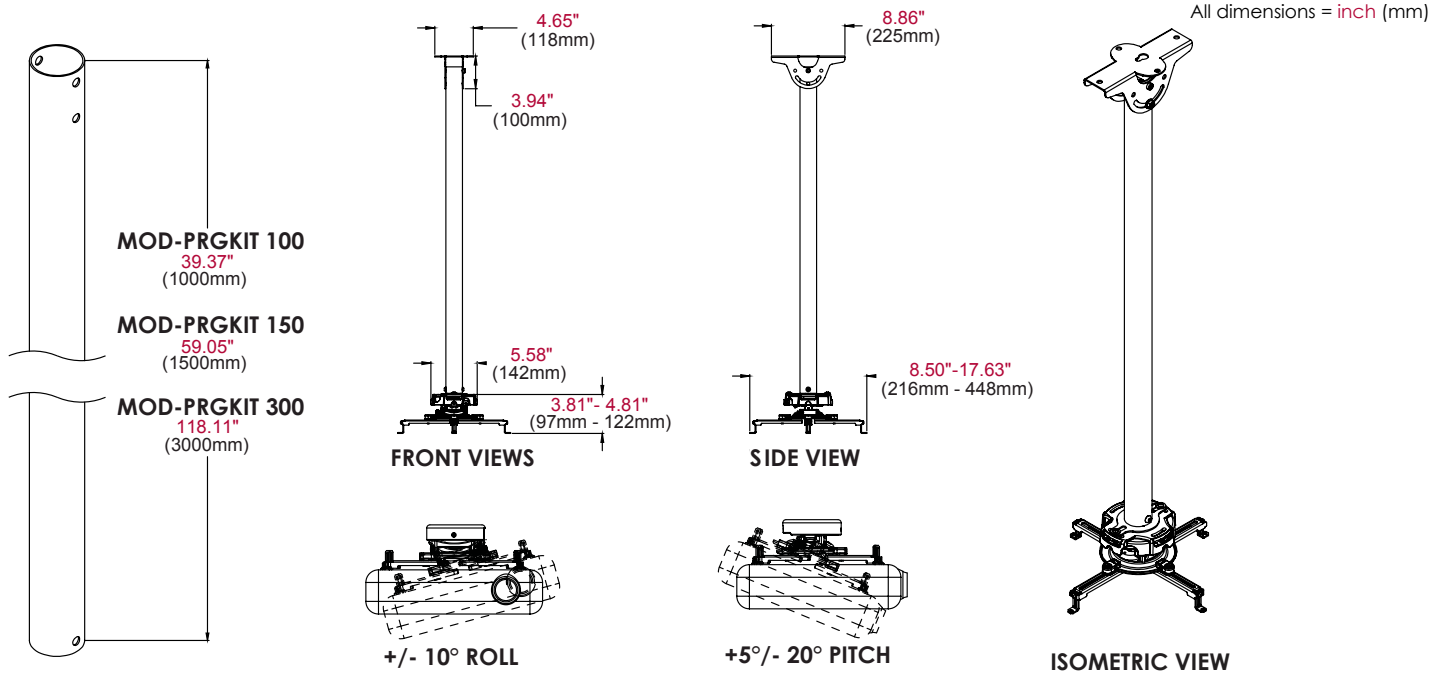

Accessories

MOD-ACF(-W): Accessory Cover for MOD-CPF Ceiling Plate	MOD-ATD-W: Accessory Trim Disc	MOD-P100(-B): 50mm Extension Pole - 39" (1.0m)
MOD-ADF: Accessory Drill Fixture for 50mm Pole	MOD-AUB: Accessory U-Bolt Adaptor	MOD-P150(-B): 50mm Extension Pole - 59" (1.5m)
MOD-APC: Accessory Pole Coupler	MOD-CPC(-W): Ceiling Plate, Cathedral	MOD-P200(-B): 50mm Extension Pole - 78" (2.0m)
MOD-APRG(-W): Accessory Projector Adaptor, PRG Mount	MOD-CPF: Square Ceiling Plate, Flat (7.4" x 6.8")	MOD-P300(-B): 50mm Extension Pole - 118" (3.0m)
MOD-APRS(-W): Accessory Projector Adaptor, PRS Mount	MOD-CPI: I-Beam Ceiling Plate, Flat	

ARCHITECTS SPECIFICATIONS

The Modular Series Ceiling Kit shall be a Peerless-AV model MOD-PRGKIT100(B)/150(B)/300(B) and shall be located where indicated on the plans. Assembly and installation shall be done according to instructions provided by the manufacturer.