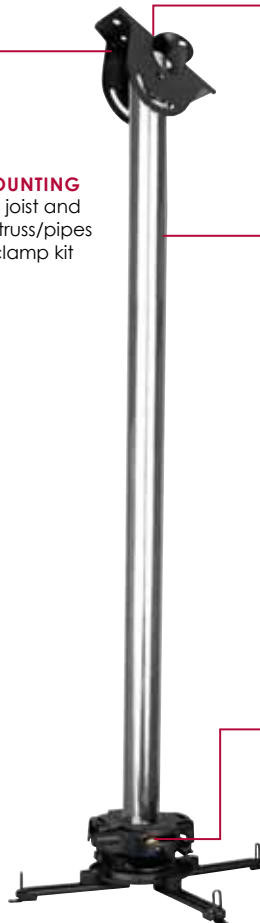

FEATURES

- Pre-assembled Kit includes:
  - Cathedral ceiling plate
  - 3' (1m), 5' (1.5m), or 9' (3m) chrome or black extension pole
  - PRG Projector Mount Adaptor
  - PRG Projector Mount
- Cathedral ceiling plate can be angled up to $\pm 60^\circ$ for use with vaulted or sloped ceilings
- Easy installation of projector up to either 3' (1m), 5' (1.5m), or 9' (3m) height
- Universal Spider® adaptor for projectors weighting up to 50lb (22kg)
- Two adjustment knobs control tilt and roll image alignment and can hold image position virtually eliminating sag or drift

MOD-AUB

■ **UNIVERSAL MOUNTING**
Installs to wood joist and concrete or to truss/pipes via accessory clamp kit MOD-AUB

■ **INTEGRATED CABLE MANAGEMENT**
Runs through pole with open access at both ends for ease of use

■ **MATCH ANY DECOR**
Column available in black and chrome