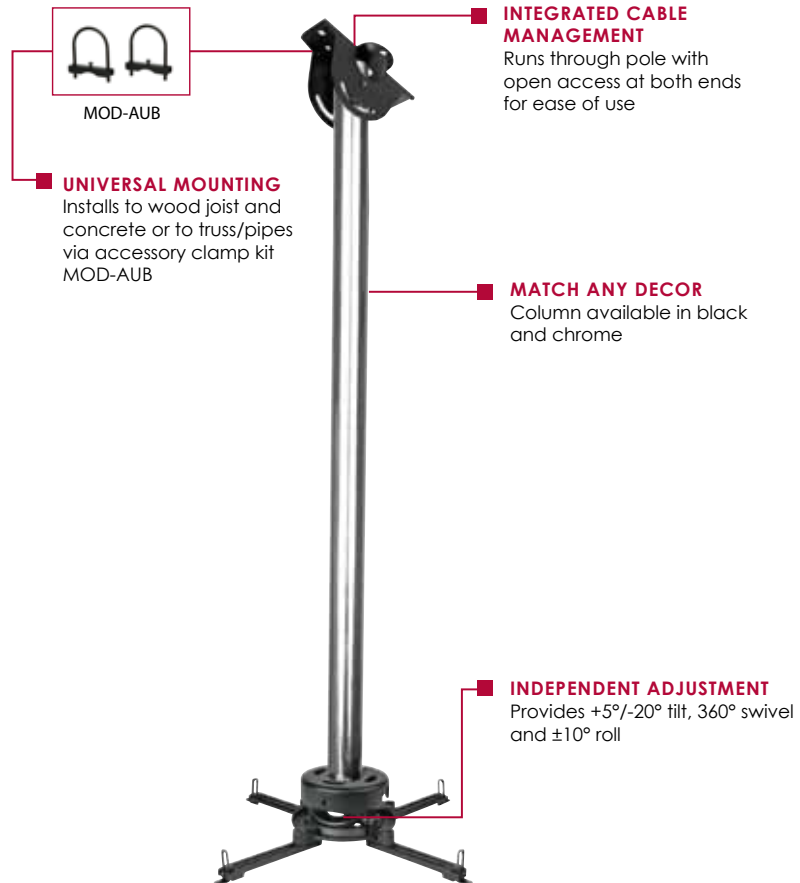

The Modular Mount Line was developed with the professional AV installer in mind. Designed around a 2" (50mm) diameter pole, the line is ideal for new projects as well as for upgrading existing installations.

The MOD-PRSKIT100/150/300 Ceiling Mount Kit comes with all of the components required to ceiling mount a projector. As a part of the Peerless-AV™ Modular Series, it can be expanded with additional Modular accessories (sold separately) to accommodate virtually any configuration to achieve the perfect custom mounting solution.

Max load: 25lb (11.3kg)

## FEATURES

- Pre-assembled Kit includes:
  - Cathedral ceiling plate
  - 3' (1m), 5' (1.5m), or 9' (3m) chrome or black extension pole
  - PRS Projector Mount Adaptor
  - PRS Projector Mount
- Cathedral ceiling plate can be angled up to  $\pm 60^\circ$  for use with vaulted or sloping ceilings
- Easy installation of projector up to either 3' (1m), 5' (1.5m), or 9' (3m) height
- Universal Spider® adaptor for projectors weighting up to 25lb (11kg)
- Three axes of independent adjustment enable precise image alignment