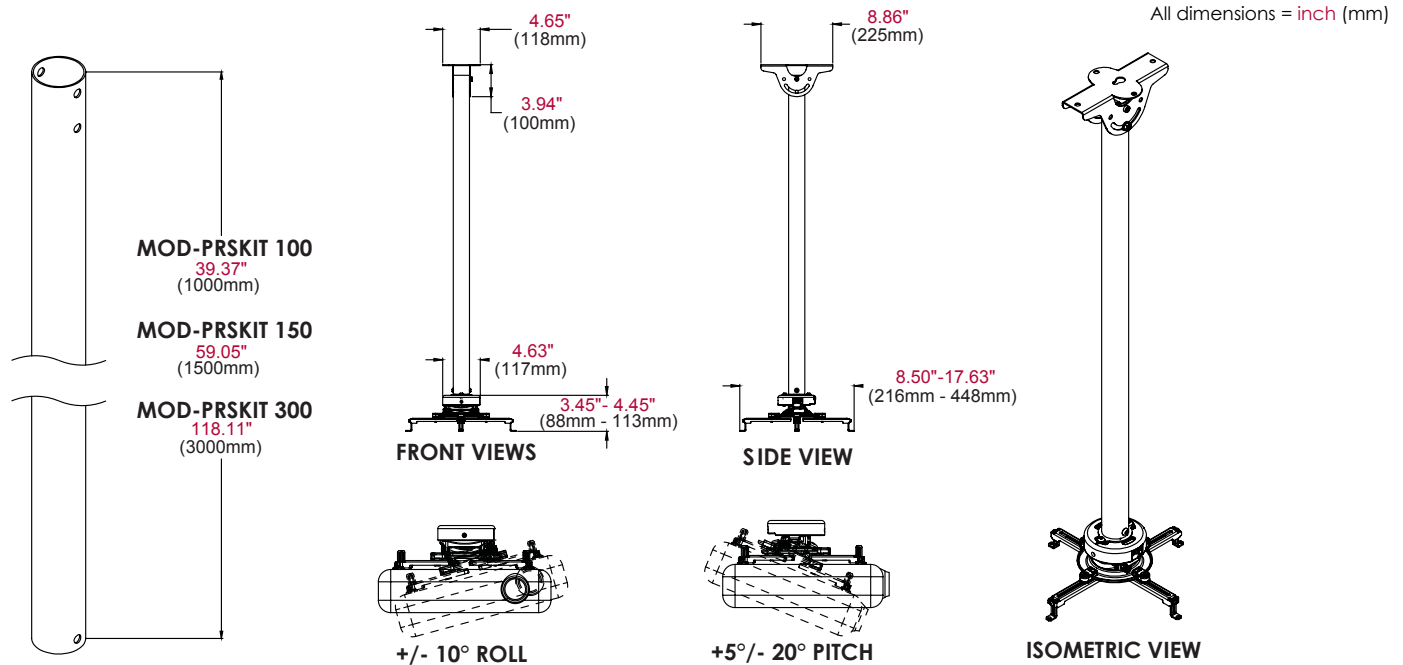

Accessories

MOD-ACF(-W): Accessory Cover for MOD-CPF Ceiling Plate	MOD-ATD-W: Accessory Trim Disc	MOD-P100(-B): 50mm Extension Pole - 39" (1.0m)
MOD-ADF: Accessory Drill Fixture for 50mm Pole	MOD-AUB: Accessory U-Bolt Adaptor	MOD-P150(-B): 50mm Extension Pole - 59" (1.5m)
MOD-APC: Accessory Pole Coupler	MOD-CPC(-W): Ceiling Plate, Cathedral	MOD-P200(-B): 50mm Extension Pole - 78" (2.0m)
MOD-APRG(-W): Accessory Projector Adaptor, PRG Mount	MOD-CPF: Square Ceiling Plate, Flat (7.4" x 6.8")	MOD-P300(-B): 50mm Extension Pole - 118" (3.0m)
MOD-APRS(-W): Accessory Projector Adaptor, PRS Mount	MOD-CPI: I-Beam Ceiling Plate, Flat	

ARCHITECTS SPECIFICATIONS

The Modular Series Ceiling Kit shall be a Peerless-AV model MOD-PRSKIT100(B)/150(B)/300(B) and shall be located where indicated on the plans. Assembly and installation shall be done according to instructions provided by the manufacturer.