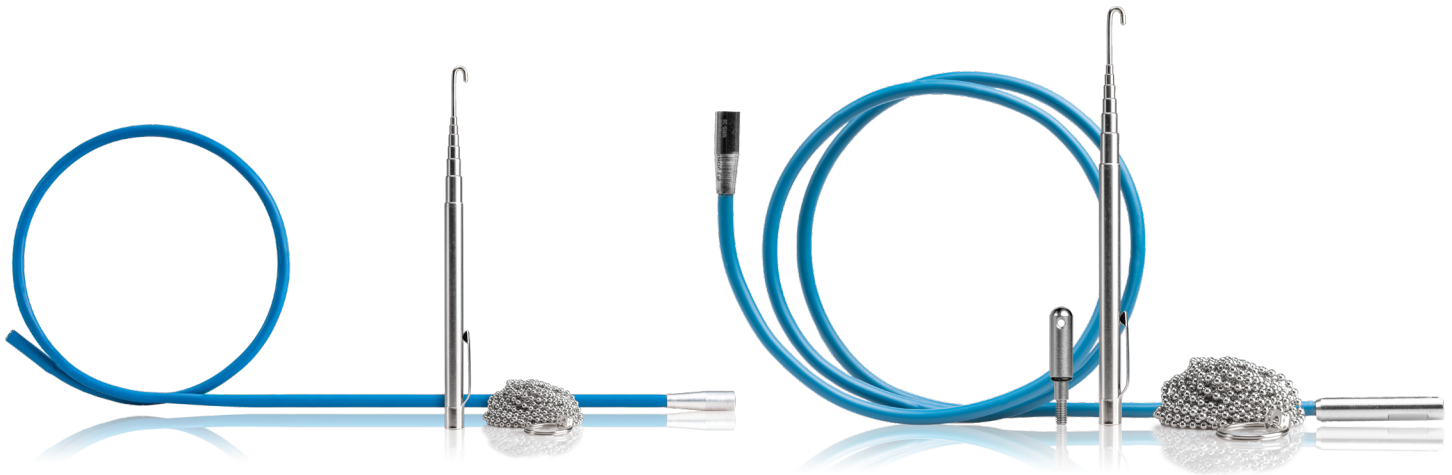

# MAGNETRIEVER PRO

The MRS-24 - MagneTrievers® and MRS-36 MagneTrievers® Pro are the ideal tool to effortlessly fish wires through walls. The system features the following:

**MRS-24 Kit Includes:**

- 24" Flexible Magnetic Retriever
- **MRS-RH20** Expandable Retriever Hook
- **MRS-BC10** 10' Ball Chain with 3/4" Stop Ring
- Storage Pouch

**MRS-36 Kit Includes:**

- 36" Flexible Magnetic Retriever
- **MRS-RH20** Expandable Retriever Hook
- **MRS-BC10** 12' Ball Chain with 3/4" Stop Ring
- Eyelet retriever
- Storage Pouch

SPECIFICATIONS	MRS-24	MRS-36
<b>WEIGHT</b>	0.19 lb (86.26 g)	0.2 lb (92.162 g)
<b>LENGTH</b>	24" (60.96cm)	36" (91.44cm)
<b>UPC #</b>	811490019867	810053350904