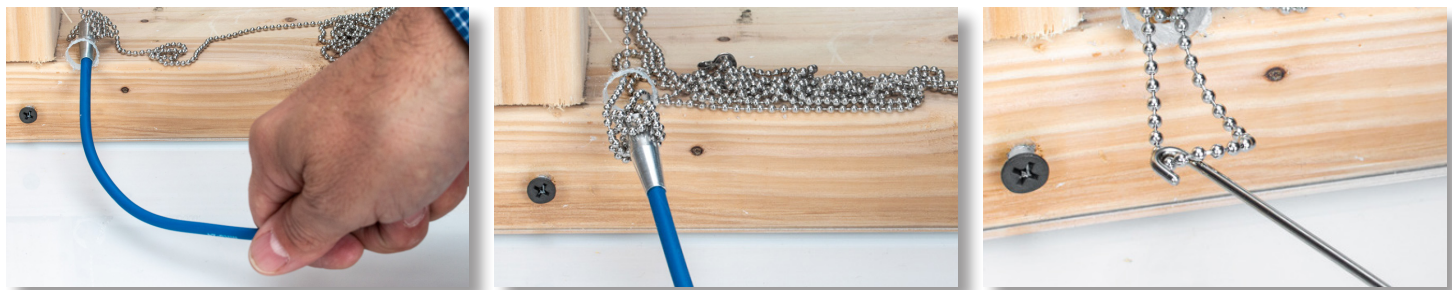

# MAGNETRIEVER PRO

The MRS-24 - MagneTrievers® and MRS-36 MagneTrievers® Pro are the ideal tool to effortlessly fish wires through walls. The system features the following:

**MRS-24 Kit Includes:**

- 24" Flexible Magnetic Retriever
- **MRS-RH20** Expandable Retriever Hook
- **MRS-BC10** 10' Ball Chain with 3/4" Stop Ring
- Storage Pouch

**MRS-36 Kit Includes:**

- 36" Flexible Magnetic Retriever
- **MRS-RH20** Expandable Retriever Hook
- **MRS-BC10** 12' Ball Chain with 3/4" Stop Ring
- Eyelet retriever
- Storage Pouch

SPECIFICATIONS	MRS-24	MRS-36
<b>WEIGHT</b>	0.19 lb (86.26 g)	0.2 lb (92.162 g)
<b>LENGTH</b>	24" (60.96cm)	36" (91.44cm)
<b>UPC #</b>	811490019867	810053350904