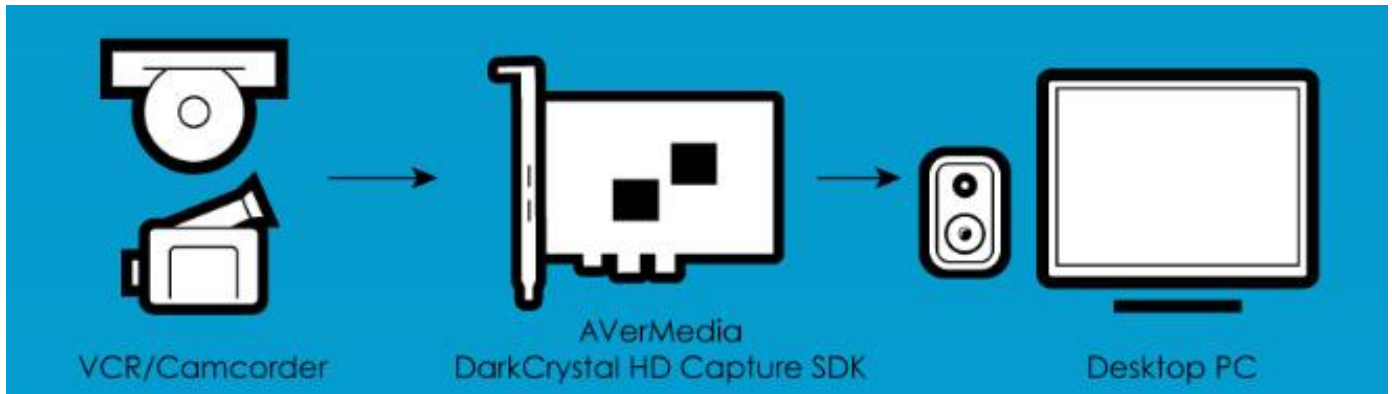

DarkCrystal HD Capture SDK

Work with Popular Video Software

Compatible with **DirectShow**, AVerMedia DarkCrystal HD Capture SDK supports various popular professional video editing software ! The **Adobe Premiere Pro CS4** support also makes it a best solution for professionals. You can capture/edit your own video directly on your familiar software without learning.

Package Included

- AVerMedia DarkCrystal HD Capture SDK (Weight: 45.8g)
- Installation CD (Driver & Applications)
- Quick Installation Guide
- Dongle Cable
- Low Profile Bracket

Specifications

Input Signal :

- S-Video
- Composite (RCA)
- Component (YPbPr, 1080i/720p)
- HDMI (HDCP support*, 1080i/720p)
- Analog Audio L/R

*Preview HDCP content on AVer MediaCenter

- ※ Please visit AVerMedia official website for more detail about SDK and the latest driver at <http://www.avermedia.com>
- ※ Please seek customer service in the country / region of purchase if needed.

System Requirements

- For SD Video Capturing
  - Intel® Pentium® 4 3.0GHz
  - AMD Athlon™ 64 3200+
- For HD Video Real-time Capturing (MPEG-2 Format)
  - Intel® Core™2 Duo 2.4GHz
  - AMD Athlon™ 64x2 Dual Core 2.8GHz
- VGA card with DirectX9.0c or above*
- 512 MB RAM**
- PCI-E Slot
- Sound Card
- Windows® 7/Vista™/XP (32/64-Bit)

*Standalone graphics card is recommended for HD video capturing.

**2GB RAM is recommended for HD video capturing.

AVerMedia's Quality Insistence

AVerMedia's products are not only commit to RoHS/WEEE Directive, but conduct EMI and safety countermeasure to ensure consumers' health and environment protection. All products are available with lead-free finishes and flame retardant.