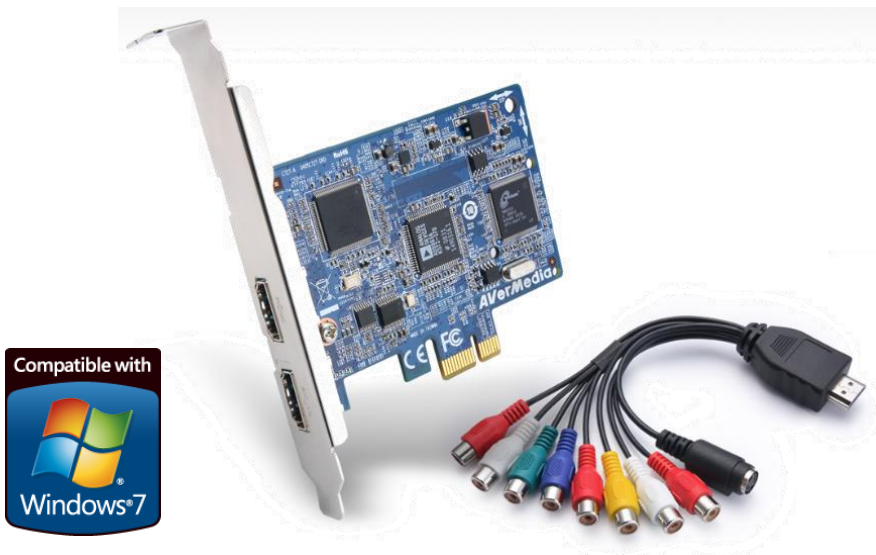

## DarkCrystal HD Capture SDK

#### Record 1080i HD Video via HDMI Connection\*

AVerMedia DarkCrystal HD Capture SDK supports HDMI connection for capturing and monitoring video up to 1080i resolution. You can easily capture or record HD video or gameplay from PS3, Xbox 360, Blu-ray play and digital camcorders. No matter what you want to capture, it can fulfill your desire!

#### Uncompressed Capture with 4:2:2 Color Resolution

With a fast disk array, you can directly capture uncompressed video through HDMI connection. The HDMI itself that equips with the capability of the video in 4:2:2 color resolution can present crystal-like picture quality to meet the superior needs of HD fans.

#### High Quality Analog Capturing

With the accompanying 9-in-1 analog cable, capturing standard and high definition analog video is also effortless. Moreover, you can capture 1080i HD video via component input and edit your own professional video clippings on your PC easily.