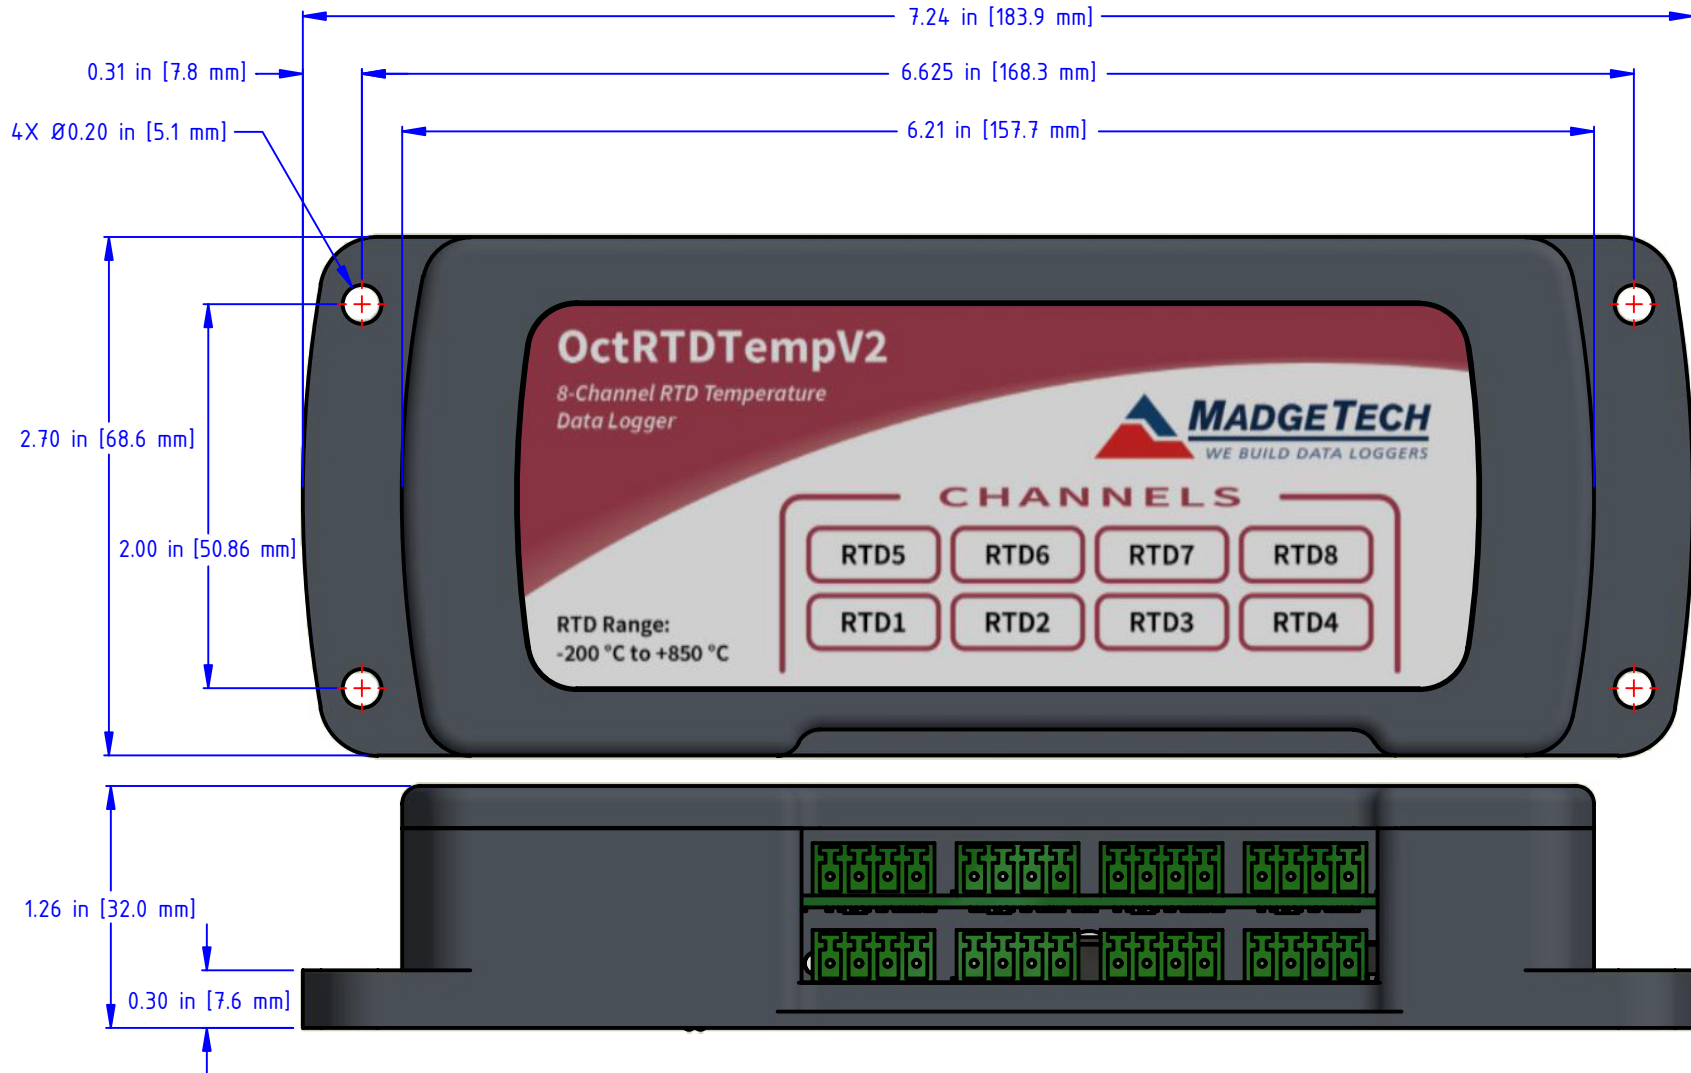

# OCT SERIES DATA LOGGERS

## Dimensional Drawing

SCALE	MATERIALS	NOTES
1:1	6061-T6 Aluminum	Oct RTD temperature data logger shown for reference. Product label and other features will vary depending on actual product used.