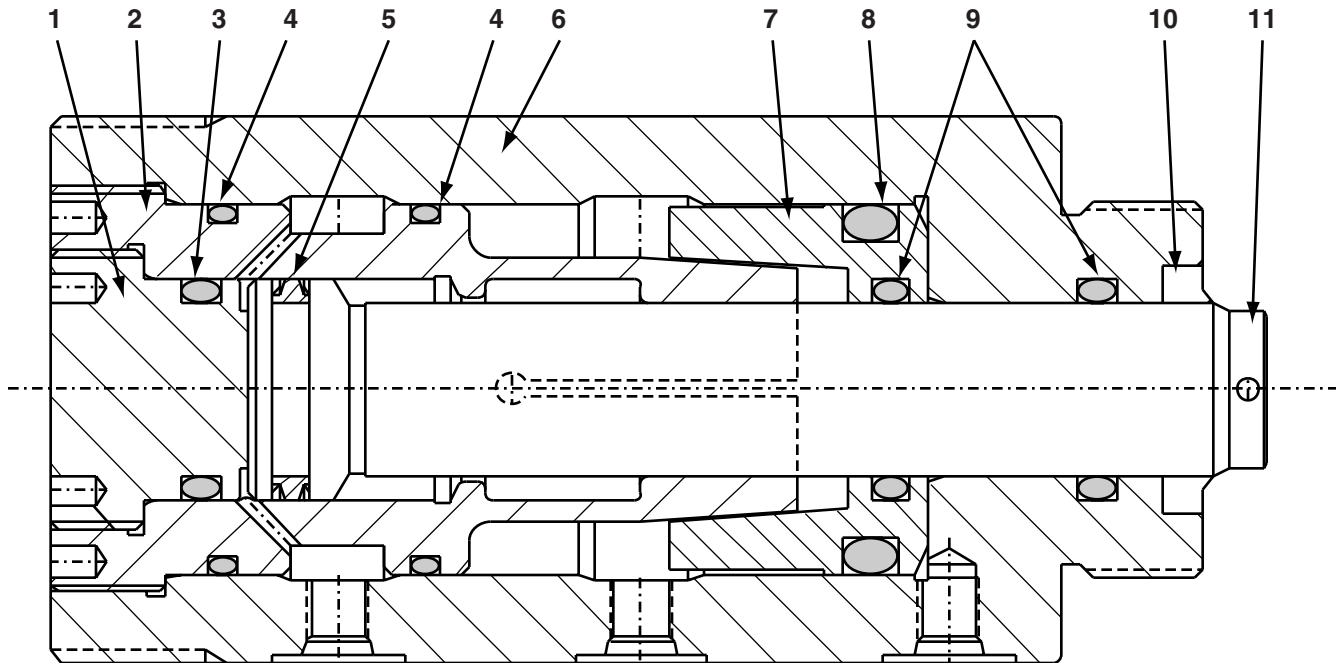

To Protect Your Warranty, Use Only ENERPAC Hydraulic Oil.

Enerpac recommends that all kit components be installed to insure optimum performance of the repaired product.

NOTES:

1) Lubricate all seals prior to assembly.

REPAIR PARTS LIST

Item Number	Model WPTC-110	Model WPTC-210	Model MPTS-200	Model MPTC-410	Quantity	Description
1	CS251044	CS268044	CS291044	CS291044	1	Stop Ring
2	CS249047	CS271047	CS289047	CS289047	1	Wedge
3	★ B1207903	★ B1212903	★ B1218903	★ B1218903	1	O-Ring
4	★ B1125903	★ B1131903	★ B1229903	★ B1229903	2	O-Ring
5	★ BSS5652D	★ B1212513	★ B1218513	★ B1218513	1	GT Ring
6	CS517030	CS520030	CS521030	CS281030	1	Base
7	CS250108	CS269108	CS290108	CS290108	1	Wedge Ring
8	★ B1218803	★ B1325803	★ B1331803	★ B1331803	1	O-Ring
9	★ B1114803	★ B1212803	★ B1218803	★ B1218803	2	O-Ring
10	★ CS254043	★ BSS2996D	★ CS292041	★ CS292041	1	Wiper
11	CV484040	CV486040	CV488040	CY563040	1	Plunger
	WPFC110K	WPFC210K	WPFC410K	WPFC410K		Repair Kit

★ Items included in and available only in the Repair Kit.