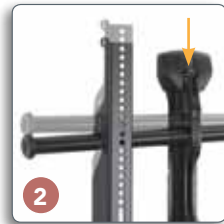

PROJECTOR MOUNTS

RPA Elite™

- RapidFire™ dual disconnect system for fast installation and lamp/filter access
- MicroZone™ adjustment for fast and precise projector registration
- Q-Lock™ integrated security
- Custom and universal interface options

FUSION SERIES MOUNTS

DISCOVER THE 4 C'S OF MOUNTING

- 1** **CENTERLESS™ LATERAL SHIFT**
Get up to 16" of post-installation lateral shift - 8" left/right of uprights.
- 2** **CONTROLZONE™ HEIGHT & ROLL ADJUSTMENT**
Fine-tune height and leveling after the mount is installed by inserting an Allen key into the ports located at the top of the uprights.
- 3** **CENTRIS™ LOW-PROFILE TILT**
Provides effortless tilting by using the center of gravity to balance the screen - no tools necessary!
- 4** **CLICKCONNECT™ TOOL-LESS LATCHING**
Hear an audible click when the screen safely engages with the mount. Use the built-in cable stand to gain easy access under the screen.