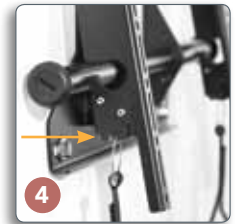

PROJECTOR MOUNTS

RPA Elite™

- RapidFire™ dual disconnect system for fast installation and lamp/filter access
- MicroZone™ adjustment for fast and precise projector registration
- Q-Lock™ integrated security
- Custom and universal interface options

FUSION SERIES MOUNTS

DISCOVER THE 4 C'S OF MOUNTING

- 1** **CENTERLESS™ LATERAL SHIFT**
Get up to 16" of post-installation lateral shift - 8" left/right of uprights.
- 2** **CONTROLZONE™ HEIGHT & ROLL ADJUSTMENT**
Fine-tune height and leveling after the mount is installed by inserting an Allen key into the ports located at the top of the uprights.
- 3** **CENTRIS™ LOW-PROFILE TILT**
Provides effortless tilting by using the center of gravity to balance the screen - no tools necessary!
- 4** **CLICKCONNECT™ TOOL-LESS LATCHING**
Hear an audible click when the screen safely engages with the mount. Use the built-in cable stand to gain easy access under the screen.