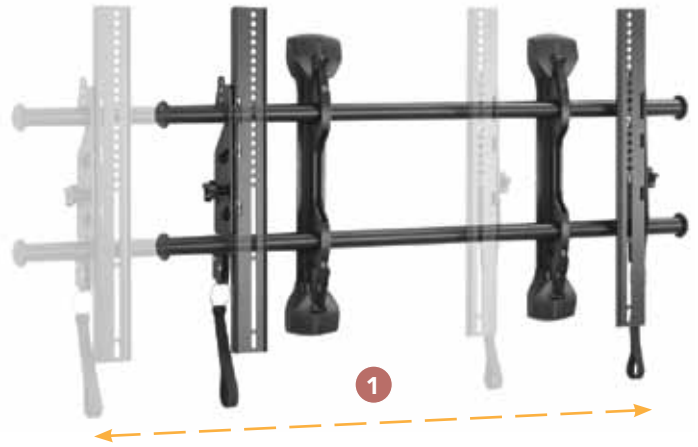

PROJECTOR MOUNTS

RPA Elite™

- RapidFire™ dual disconnect system for fast installation and lamp/filter access
- MicroZone™ adjustment for fast and precise projector registration
- Q-Lock™ integrated security
- Custom and universal interface options

FUSION SERIES MOUNTS

DISCOVER THE 4 C'S OF MOUNTING

- 1** **CENTERLESS™ LATERAL SHIFT**
Get up to 16" of post-installation lateral shift - 8" left/right of uprights.
- 2** **CONTROLZONE™ HEIGHT & ROLL ADJUSTMENT**
Fine-tune height and leveling after the mount is installed by inserting an Allen key into the ports located at the top of the uprights.
- 3** **CENTRIS™ LOW-PROFILE TILT**
Provides effortless tilting by using the center of gravity to balance the screen - no tools necessary!
- 4** **CLICKCONNECT™ TOOL-LESS LATCHING**
Hear an audible click when the screen safely engages with the mount. Use the built-in cable stand to gain easy access under the screen.