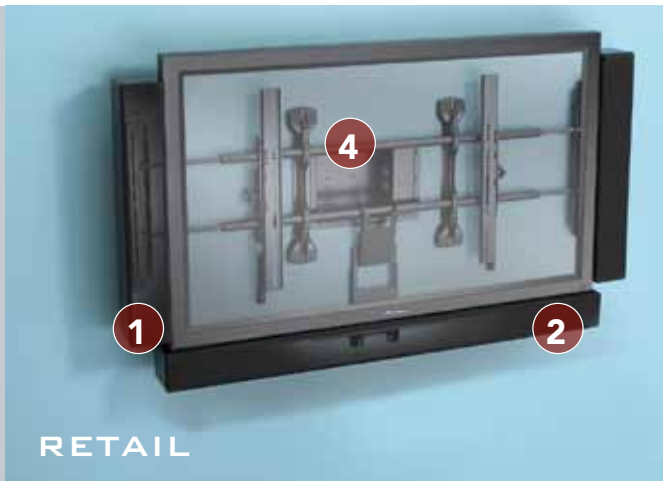

ADD ACCESSORIES TO CREATE A CUSTOM CONFIGURATION

* FCK008 recommended when installing 37-42" screens on L-series of Fusion. All others can use the FCK016.

** Can be used with FCS100, FCC100 or FVS100/150 shelves.