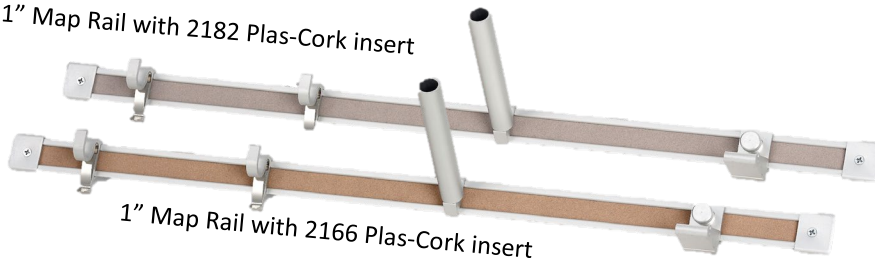

Marsh Map Rails

1" Map Rail with 2182 Plas-Cork insert

1" Map Rail with 2166 Plas-Cork insert

2" Map Rail with 2182 Plas-Cork insert

2" Map Rail with 2166 Plas-Cork insert

Map Rails and Accessories sold separately

Five NEW Colors!!

2211 tangerine zest

2182 potato skin

2210 hot salsa

2212 fresh pineapple

2213 baby lettuce

2166 nutmeg spice color is standard to be shipped when optional colors are not specified.

2166 nutmeg spice

1-inch Map Rail

Size	3-Pack	Weight	6-Pack	Weight	12-Pack	Weight	24-Pack	Weight	36-Pack	Weight
1" x 6'	MR-106-3PKT	12	MR-106-6PKT	15	MR-106-12PKT	21	MR-106-24PKT	33	MR-106-36PKT	46
1" x 8'	MR-108-3PKT	16	MR-108-6PKT	20	MR-108-12PKT	28	MR-108-24PKT	45	MR-108-36PKT	61
1" x 10'	MR-110-3PKT	20	MR-110-6PKT	25	MR-110-12PKT	35	MR-110-24PKT	56	MR-110-36PKT	76
1" x 12'	MR-112-3PKT	24	MR-112-6PKT	30	MR-112-12PKT	42	MR-112-24PKT	67	MR-112-36PKT	91

 6' lengths ship Ground
 greater than 6' ship Freight

Item No. Suffix	Color
PKT	2166 nutmeg spice
PKG	2182 potato skin
PKR	2210 hot salsa
PKO	2211 tangerine zest
PKY	2212 fresh pineapple
PKL	2213 baby lettuce