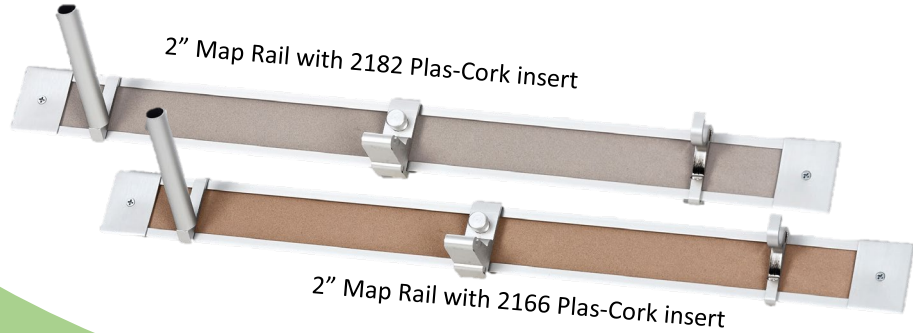

Marsh Map Rails

1" Map Rail with 2182 Plas-Cork insert

1" Map Rail with 2166 Plas-Cork insert

2" Map Rail with 2182 Plas-Cork insert

2" Map Rail with 2166 Plas-Cork insert

Map Rails and Accessories sold separately

 6' lengths ship Ground
 greater than 6' ship Freight

Item No. Suffix	Color
PKT	2166 nutmeg spice
PKG	2182 potato skin
PKR	2210 hot salsa
PKO	2211 tangerine zest
PKY	2212 fresh pineapple
PKL	2213 baby lettuce