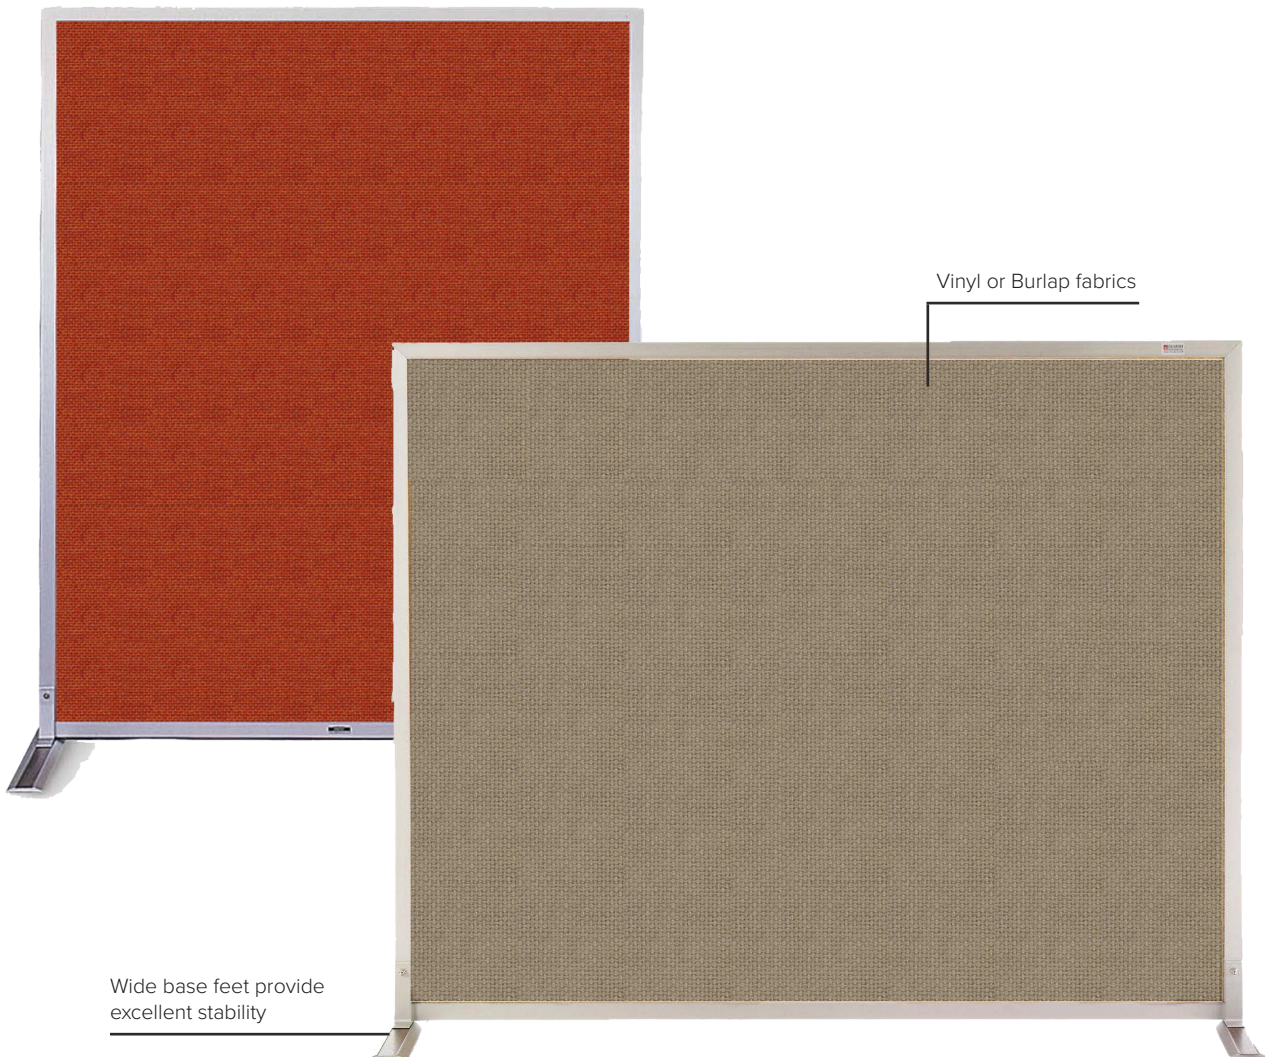

TACKABLE SPACE DIVIDERS

These tackable space dividers can create functional spaces quickly and economically. The Guilford of Maine Burlap Fabrics and Koroseal Belair Vinyl come in a variety of colors, creating not only a place to pin ideas but adding a decorative element to your space.

Stable base

DETAILS

- Acoustic burlap weave fabric on 1/2" fiberboard
- Easy to clean
- Bleach Cleanable: Engineered for maximum cleaning & disinfection performance
- Wool-like appearance for a matte surface
- Available in 10 Guilford of Maine fabric options in non-directional patterns

Vinyl Fabric

Size (h x w)	Weight	Item #
4' x 4'	73 lbs	DC-404
4' x 6'	104 lbs	DC-406
5' x 4'	80 lbs	DC-504
5' x 6'	120 lbs	DC-506
6' x 4'	104 lbs	DC-604
6' x 6'	145 lbs	DC-606

Guilford of Maine Acoustic Fabric

- Product ships freight
- Available with Guilford of Maine Burlap or Koroseal Belair Vinyl
- See page 50 for color options
- Contact Marsh for additional available sizes