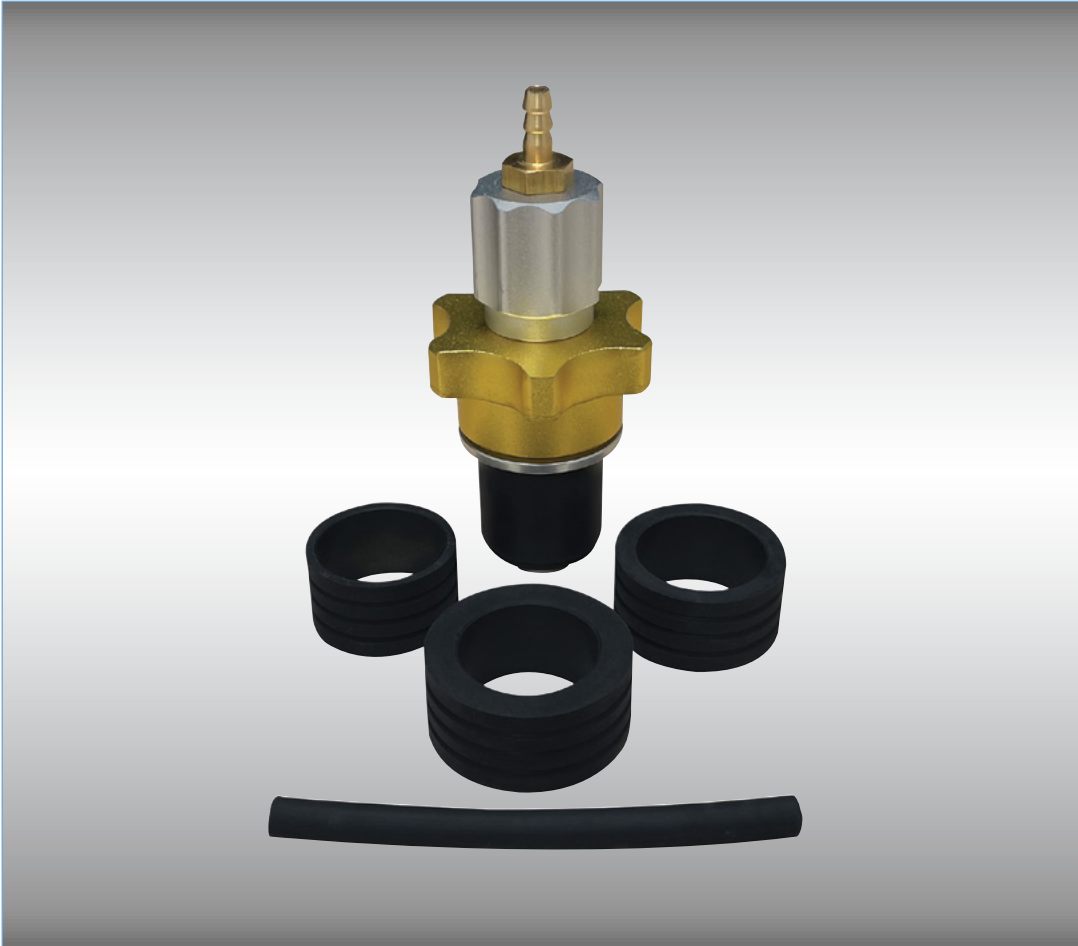

## 43060-UTA HIGH PRESSURE/TURBO SMOKE MACHINE UNIVERSAL COOLING SYSTEM ADAPTER KIT

### **SPECIFICATIONS:**

41018A

Radiator Adapter

43060-WH

Whip Hose for 43060-UTA Turbo Adapter

43060-RA-TB

Radiator Adapter Fitting for Turbo/Evap

43012-35

OD35 x ID30 Rubber Ring

43012-39

OD39 x ID30 Rubber Ring

43012-44

OD44 x ID30 Rubber Ring

Mastercool's high pressure/turbo smoke machine universal cooling system adapter is used with diagnostic smoke machines.

- UNIVERSAL DESIGN will fit most automotive radiators and expansion tanks
- EASILY SMOKE TEST any empty cooling system with the use of the universal adapter
- RUBBER HOSE FITTING on the adapter will connect to most diagnostic smoke machines
- ULTIMATE COVERAGE provided by 3 rubber ring gaskets included in the kit
- SECURE FIT using the simple twist style design