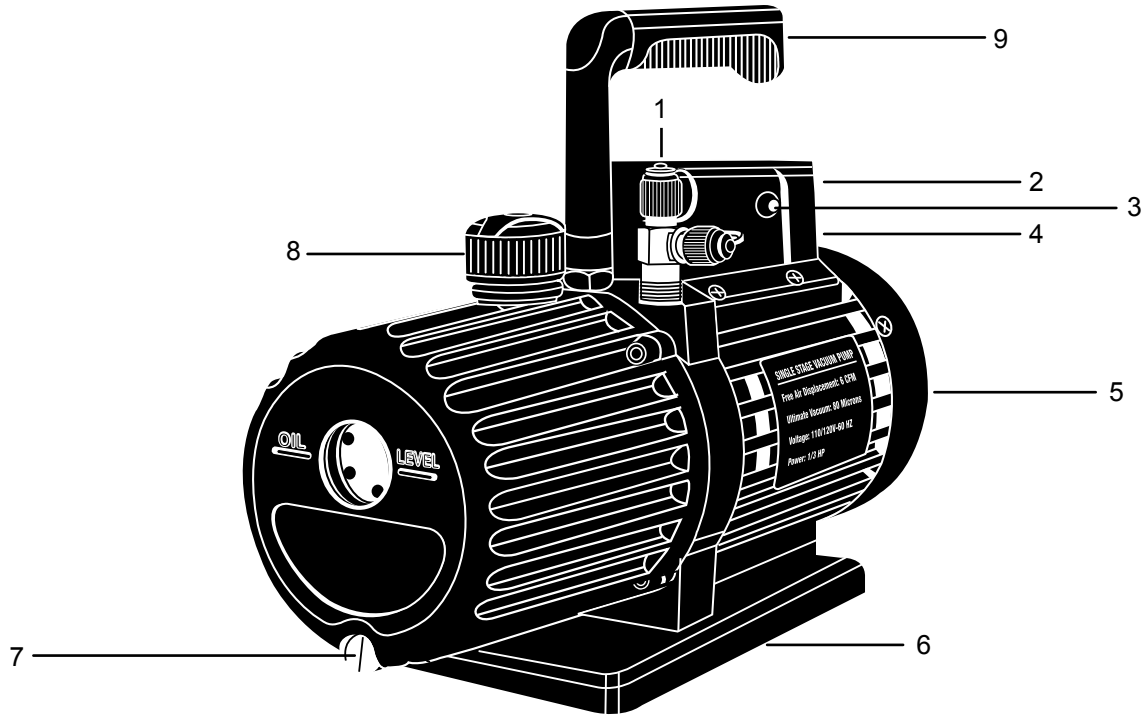

Mastercool[®] Inc.
"World Class Quality"

**6 CFM, SINGLE STAGE
SPARK FREE VACUUM PUMP**

**REPAIRABLE PARTS BREAKDOWN
(90066-BL-SF)**

REF. #	DESCRIPTION	PART #
1.	T-FITTING	90052-31
2.	110 V POWER CORD	6534-110
3.	CIRCUIT BREAKER	90066-CB-110
4.	ON/OFF SWITCH	69843-34
5.	FAN COVER	90066-B-FC
6.	BASE PLATE	90066-B-BP
7.	OIL DRAIN FITTING WITH O-RINGS	90062-B-28
8.	EXHAUST FITTING	90066-10-B
9.	HANDLE	90066-B-H