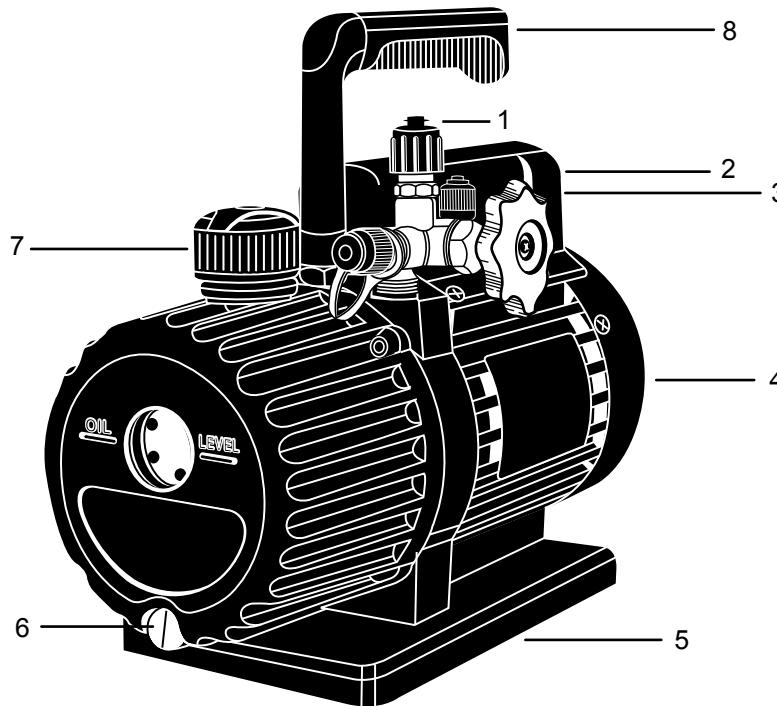

Mastercool[®]
"World Class Quality"

**3 CFM, TWO STAGE
VACUUM PUMP**

**REPAIRABLE PARTS BREAKDOWN
(90063-2V-110-BL, 90063-2V-220-BL)**

REF. #	DESCRIPTION	PART #
1.	T-FITTING	90056-18-R
2.	110V POWER CORD 220V POWER CORD	6535-110 6535-220
3.	ON/OFF SWITCH	90062-B-SW
4.	FAN COVER	90062-B-FC
5.	BASE PLATE	90062-B-BP
6.	OIL DRAIN FITTING WITH O-RINGS	90062-B-28
7.	EXHAUST FITTING	90066-10-B
8.	HANDLE	90062-B-H