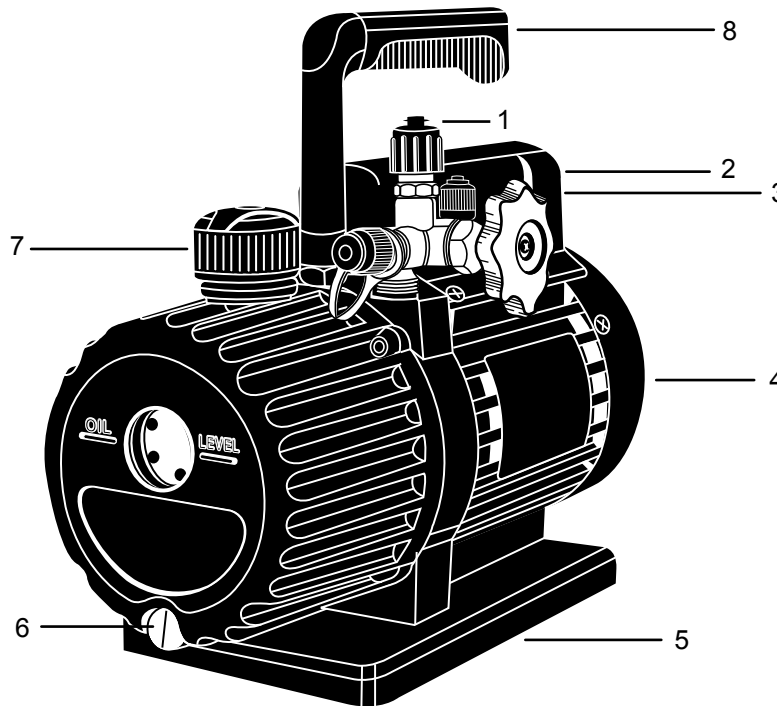

Mastercool[®] Inc.
"World Class Quality"

**3 CFM, TWO STAGE
VACUUM PUMP**

**REPAIRABLE PARTS BREAKDOWN
(90063-2V-110-BL, 90063-2V-220-BL)**

REF. #	DESCRIPTION	PART #
1.	T-FITTING	90056-18-R
2.	110V POWER CORD 220V POWER CORD	6535-110 6535-220
3.	ON/OFF SWITCH	90062-B-SW
4.	FAN COVER	90062-B-FC
5.	BASE PLATE	90062-B-BP
6.	OIL DRAIN FITTING WITH O-RINGS	90062-B-28
7.	EXHAUST FITTING	90066-10-B
8.	HANDLE	90062-B-H