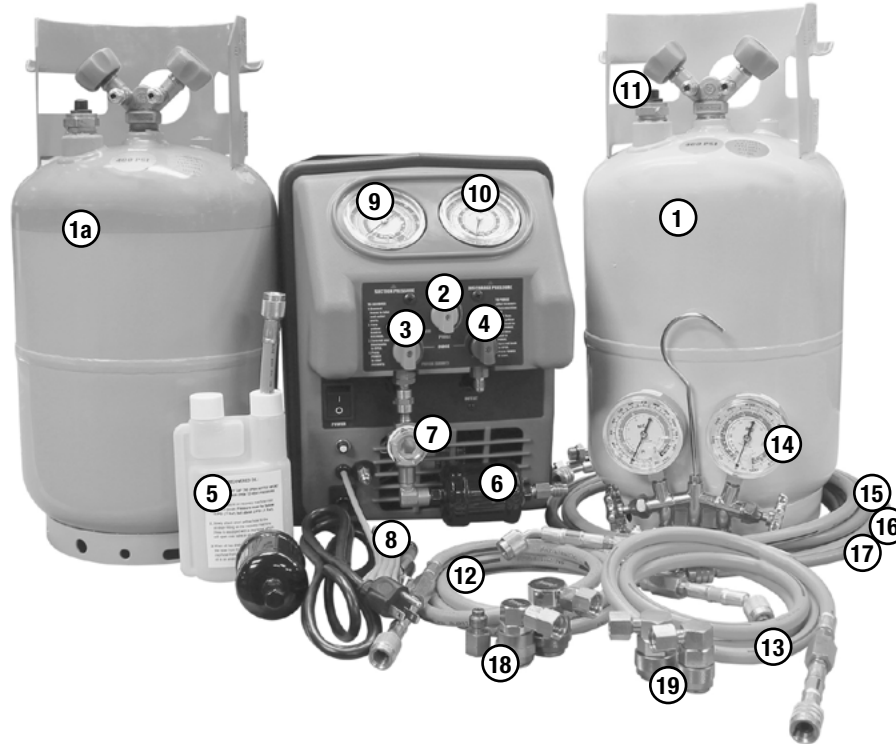

**Mastercool**<sup>®</sup> Inc.  
*"World Class Quality"*

**R134a/R1234yf COMPLETE  
 A/C RECOVERY SET**

**REPAIRABLE PARTS BREAKDOWN (69372)**

REF. #	DESCRIPTION	PART #
1.	30 lb DOT Tank with Float Switch and Left Hand Thread Fittings	62011-LH
1a.	30 lb DOT Tank with Float Switch and 1/2" ACME Connection	67010
2.	Yellow Knob	69000-010-YKN
3.	Blue Knob	69000-010-BKN
4.	Red Knob	69000-010-RKN
5.	Bottle	92708-69100
6.	Filter Drier	69500-DR
7.	Sight Glass	69100-104
8.	Cable	6533-01-A
9.	Low Side Gauge	69000-L-R
10.	High Side Gauge	69000-H-R
11.	Float Switch	6533-03
12.	R1234yf Hose to Tank Connection (Yellow)	69372-1234
13.	R134a Hose to Tank Connection (Yellow)	69372-134
14.	R1234yf/R134a Brass Manifold Gauge	80103-AYF
15.	60" Blue 14 MM-M x 1/2" ACME-F Hose	84601
16.	60" Yellow w/Shut-Off Valve 1/2" ACME-F x 1/2" ACME-F Hose	84602
17.	60" Red 14 MM-M x 1/2" ACME-F Hose	84603
18.	Deluxe R134a/R1234yf Conversion Kit Includes: 83834 High Side R1234yf 12 MM-F x 17 MM Coupler, 83934 Low Side R1234yf 12 MM-F x 14 MM Coupler, 83633 1/2" ACME-M x 1/2" ACME-F LH Thread Adapter, (2) 83735 12 MM-M x 14 MM-F R1234yf Adapters	83736-K
19.	Economy R134a/R1234yf Conversion Kit Includes: 67434 High Side R1234yf 12 MM-F x 17 MM Quick Coupler, 67534 Low Side R1234yf 12 MM-F x 14 MM Quick Coupler, 83633 1/2" ACME-M x 1/2" ACME-F LH Thread Adapter, (2) 83735 12 MM-M x 14 MM-F R1234yf Adapters	63736-K