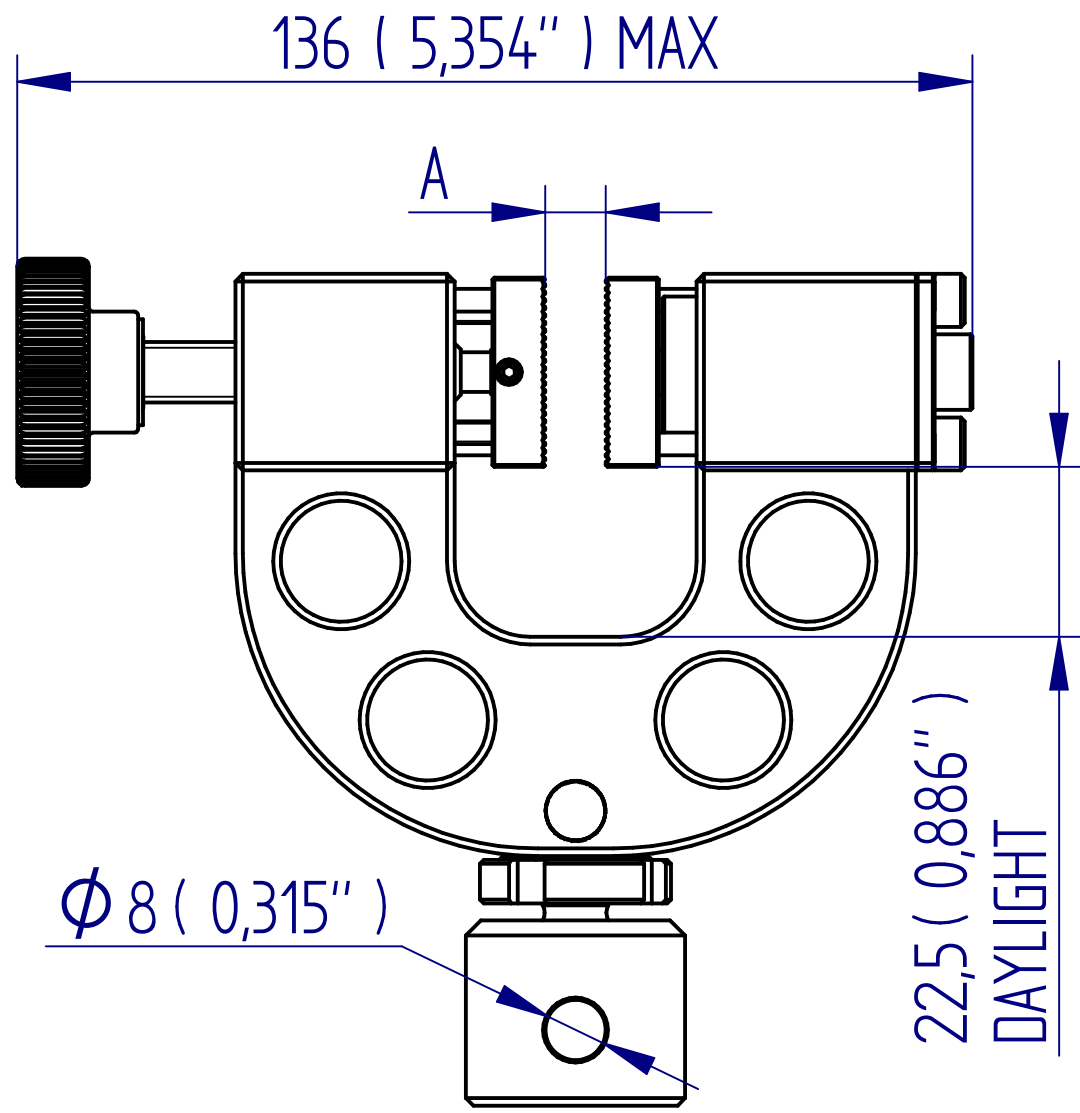

ALL DIMENSIONS ARE IN MILLIMETRES  
 FOLLOWED BY INCHES: MM ( IN" )

PYRAMID JAW PROFILE  
FOR 432-492

RUBBER JAW PROFILE  
FOR 432-492-V01

WAVE JAW PROFILE  
FOR 432-492-V02

DRAWING APPLIES TO PT NO:  
492, 492-V01, 492-V02

432-492-XXX Lightwt. Pneu. Plane Grip 50mm

1:1 @ A3