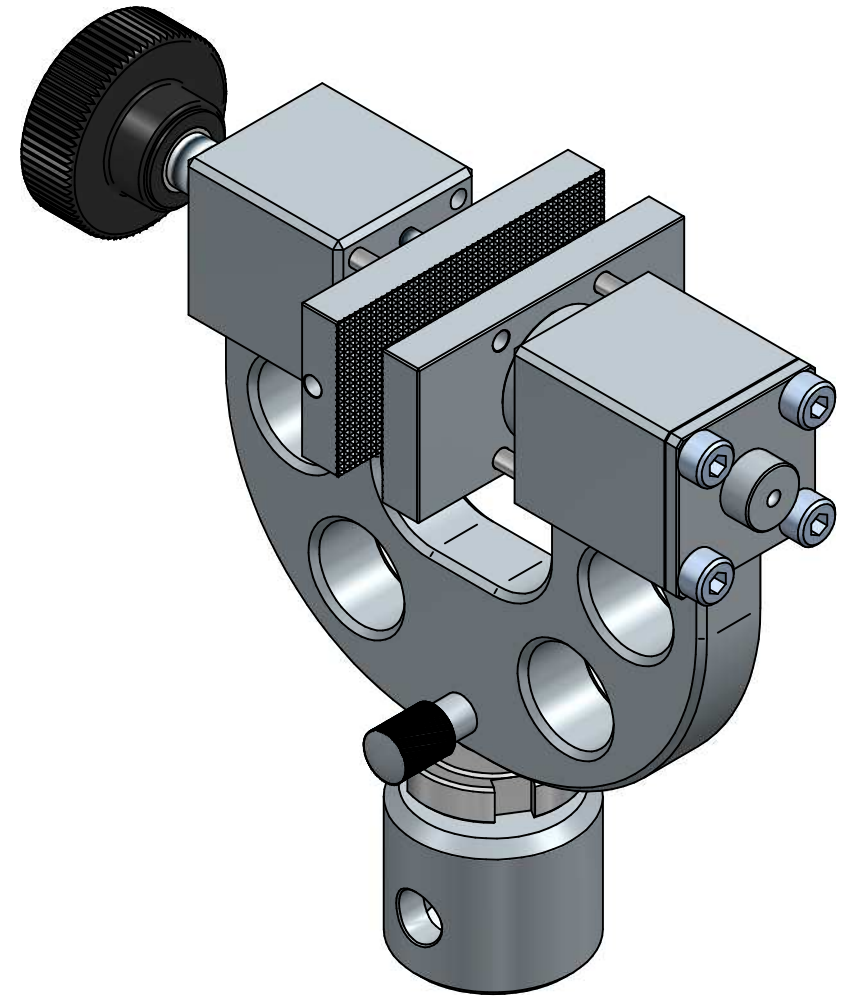

ALL DIMENSIONS ARE IN MILLIMETRES  
 FOLLOWED BY INCHES: MM ( IN" )

PYRAMID JAW PROFILE  
FOR 432-492

RUBBER JAW PROFILE  
FOR 432-492-V01

WAVE JAW PROFILE  
FOR 432-492-V02

DRAWING APPLIES TO PT NO:  
492, 492-V01, 492-V02

432-492-XXX Lightwt. Pneu. Plane Grip 50mm

1:1 @ A3