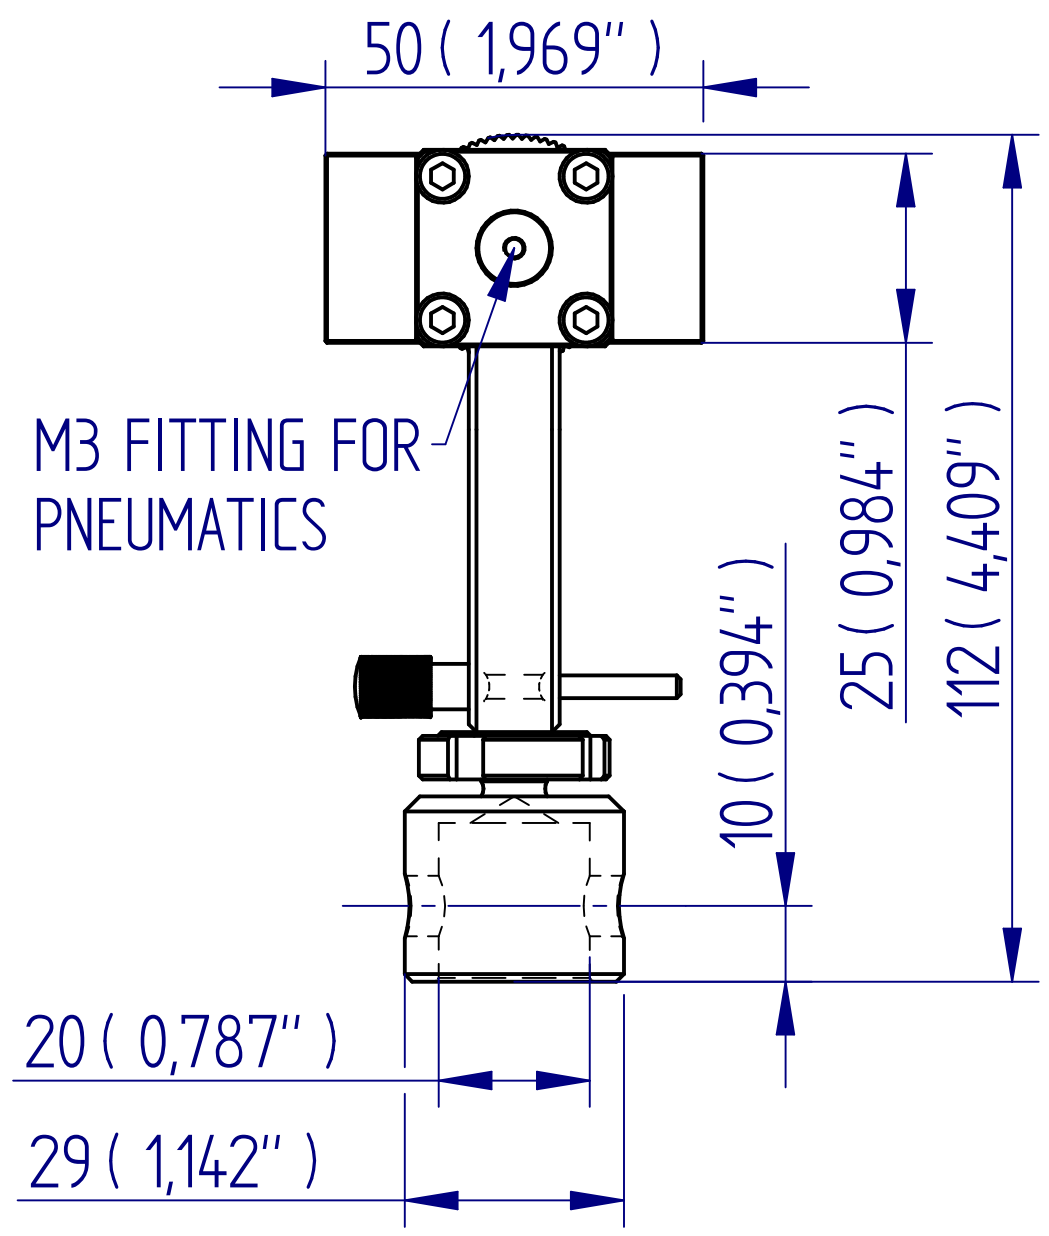

ALL DIMENSIONS ARE IN MILLIMETRES  
 FOLLOWED BY INCHES: MM ( IN" )

PYRAMID JAW PROFILE  
FOR 432-492

RUBBER JAW PROFILE  
FOR 432-492-V01

WAVE JAW PROFILE  
FOR 432-492-V02

DRAWING APPLIES TO PT NO:  
492, 492-V01, 492-V02

432-492-XXX Lightwt. Pneu. Plane Grip 50mm

1:1 @ A3