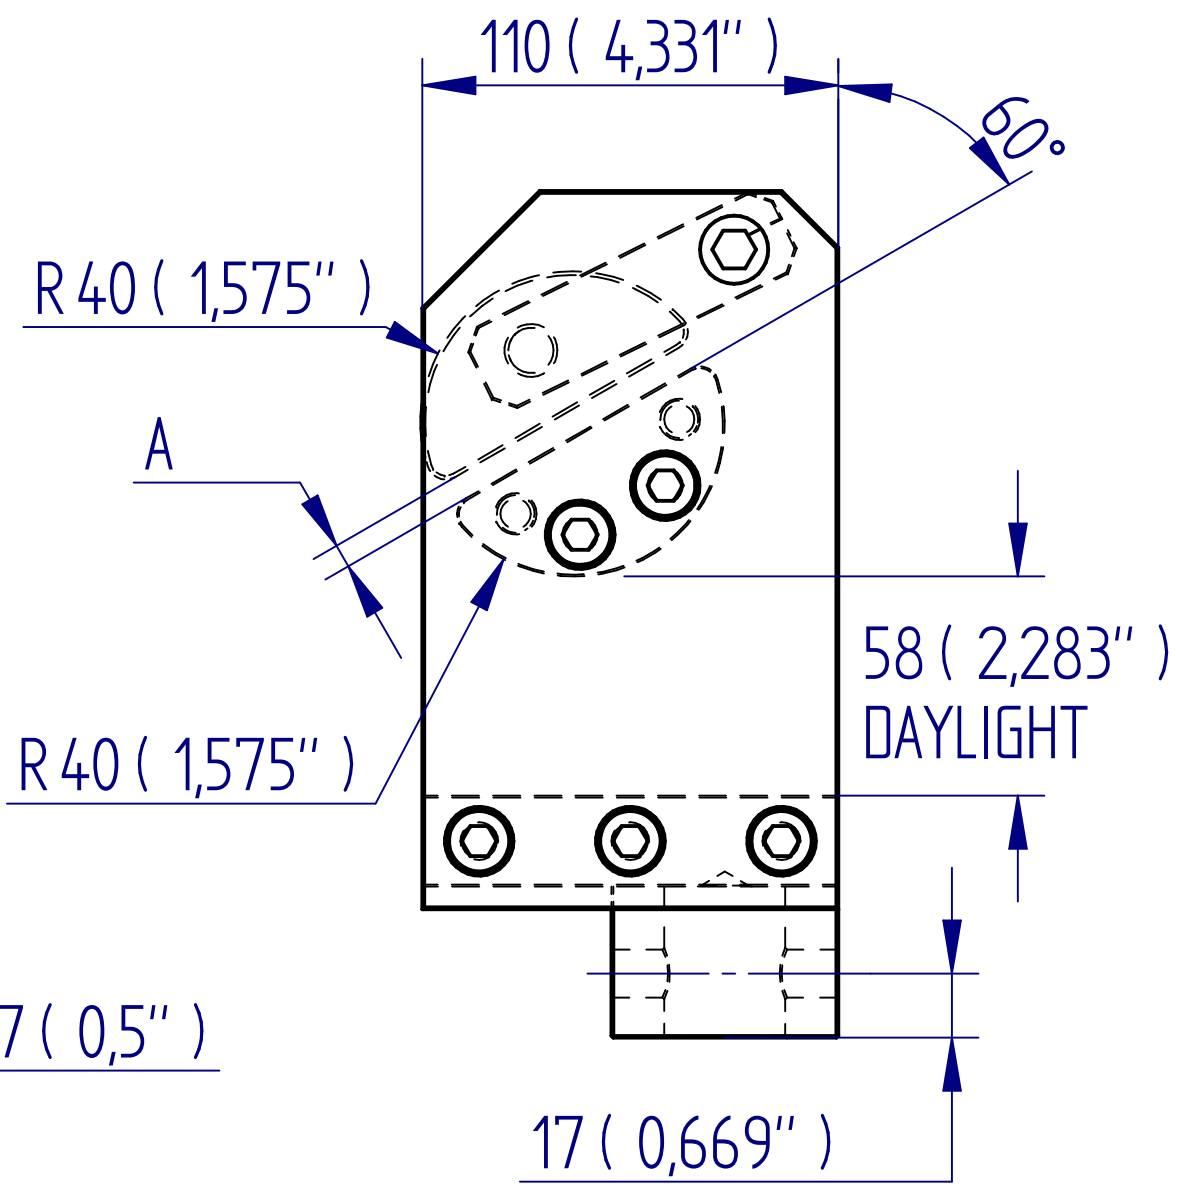

ALL DIMENSIONS ARE IN MILLIMETRES
FOLLOWED BY INCHES: MM (IN")

432-434 Heavy Duty Textile Grip 50 kN

1:2 @ A3