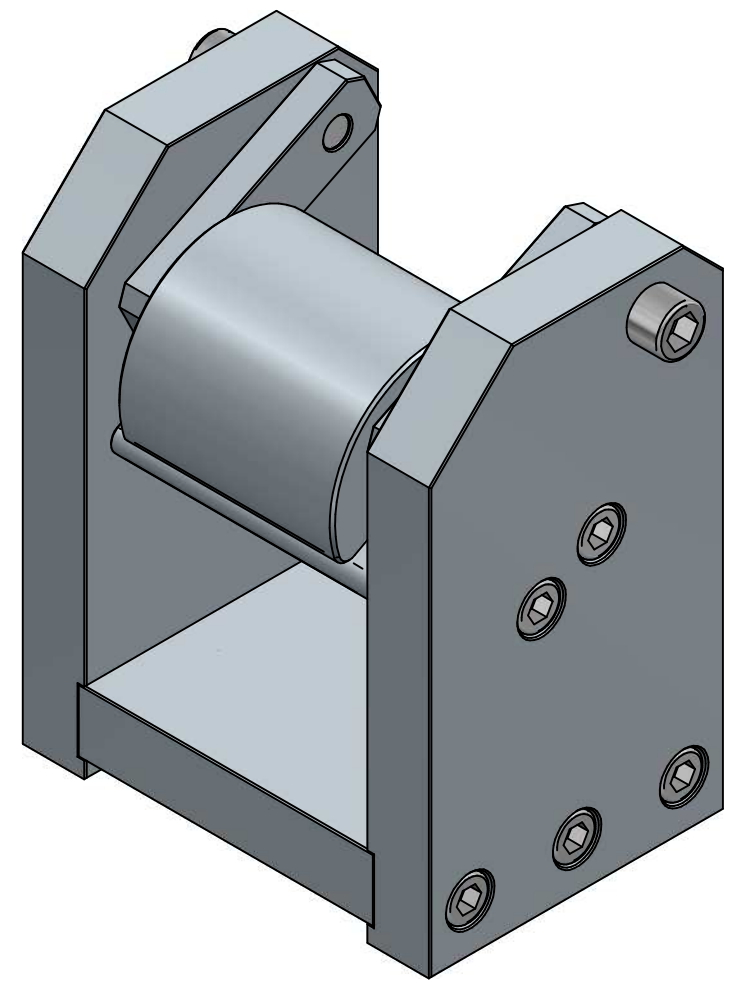

ALL DIMENSIONS ARE IN MILLIMETRES
FOLLOWED BY INCHES: MM (IN")

432-434 Heavy Duty Textile Grip 50 kN

1:2 @ A3