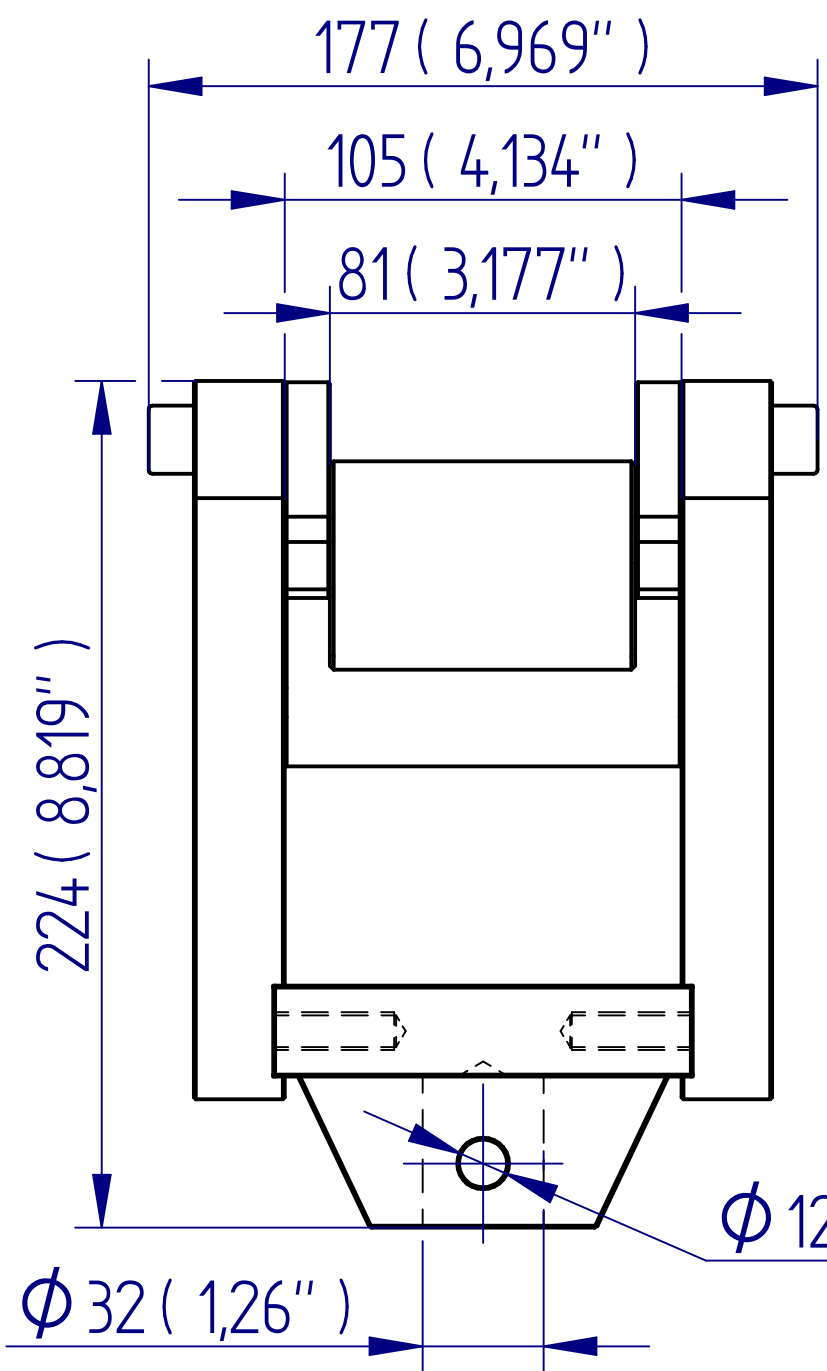

ALL DIMENSIONS ARE IN MILLIMETRES
FOLLOWED BY INCHES: MM (IN")

432-434 Heavy Duty Textile Grip 50 kN

1:2 @ A3