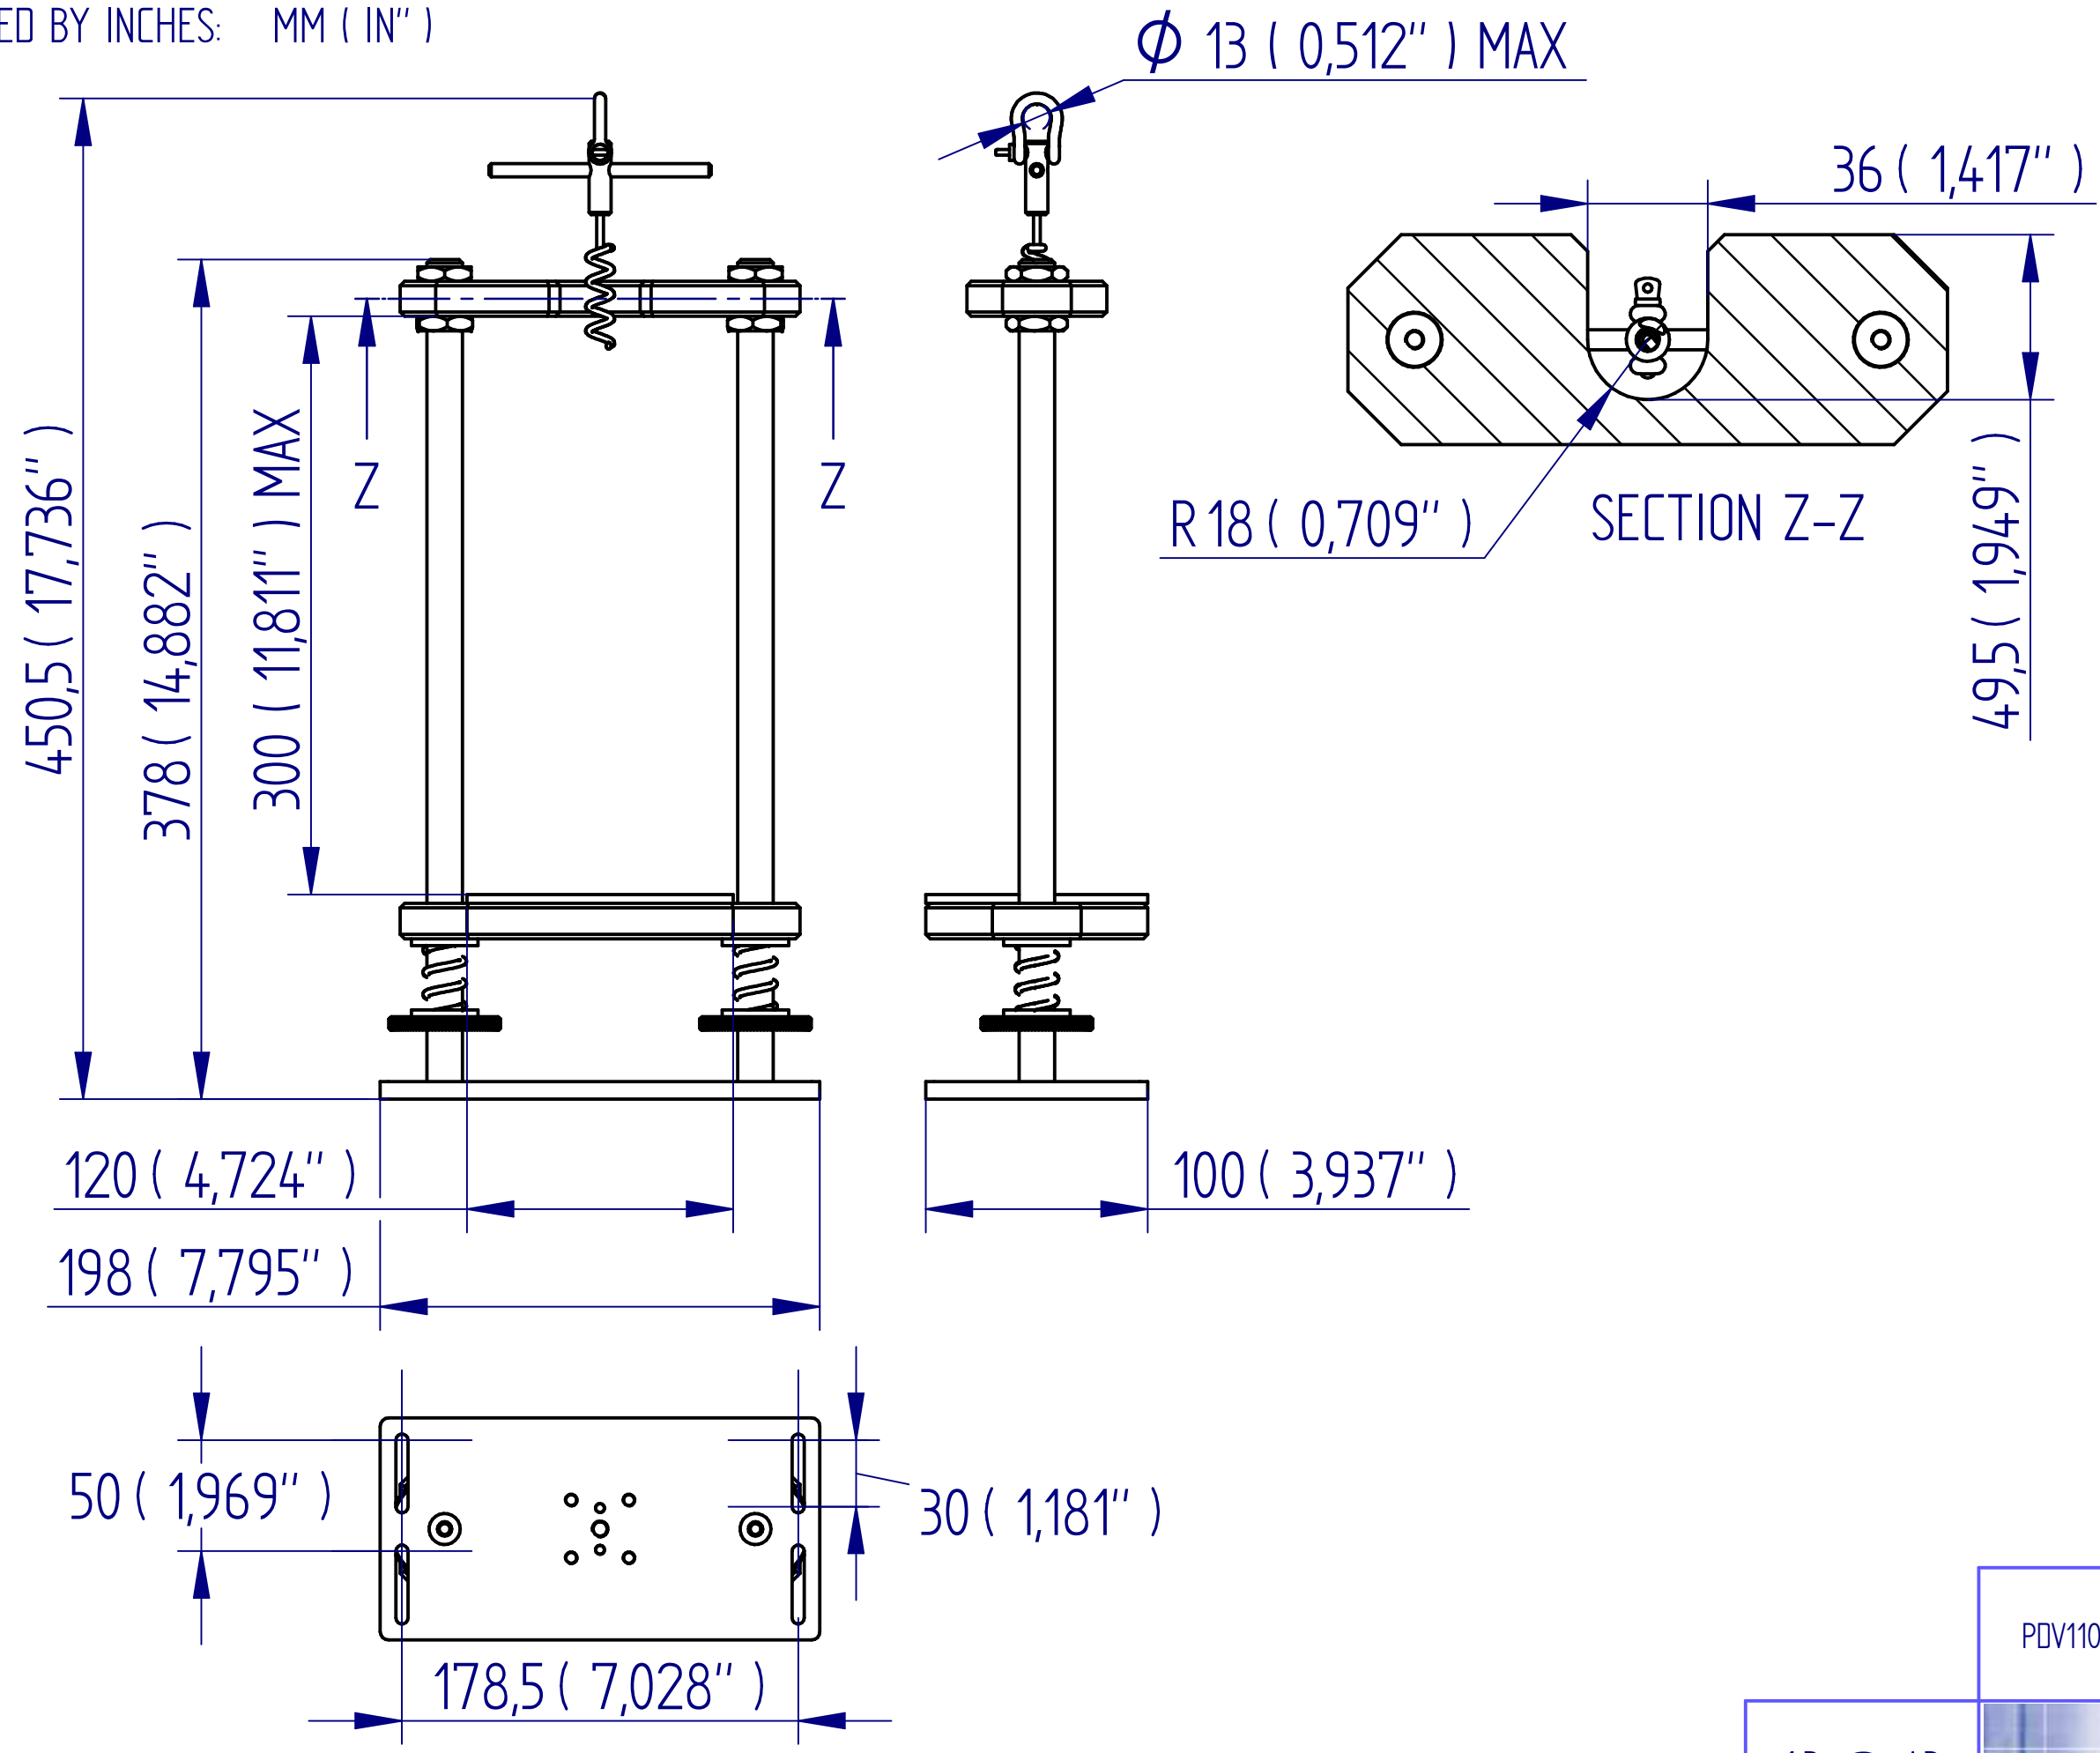

ALL DIMENSIONS ARE IN MILLIMETRES
FOLLOWED BY INCHES: MM (IN")

PDV11086 Magnum Cork Extraction Fixture

1:3 @ A3