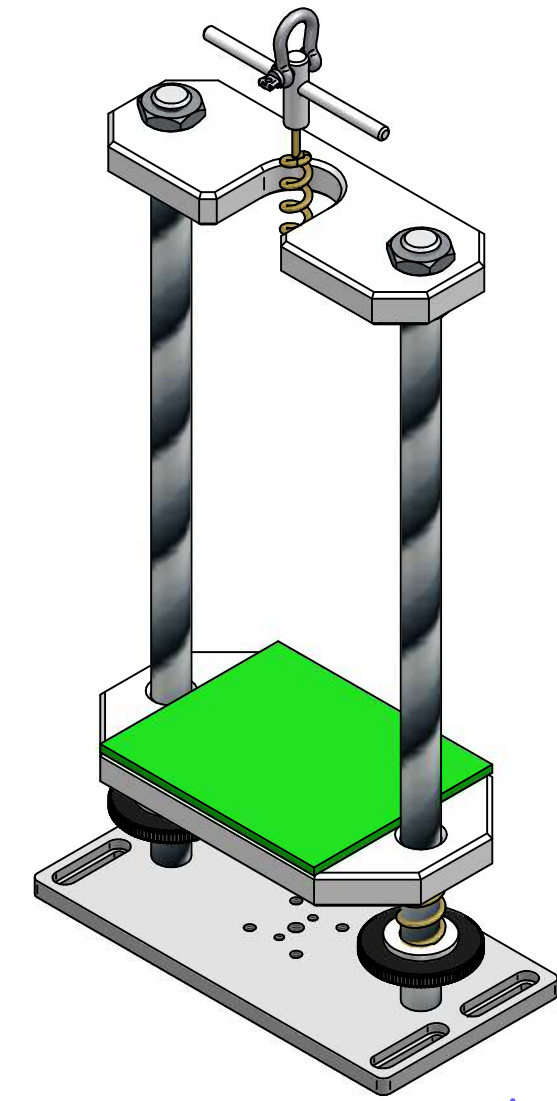

ALL DIMENSIONS ARE IN MILLIMETRES
FOLLOWED BY INCHES: MM (IN")

PDV11086 Magnum Cork Extraction Fixture

1:3 @ A3