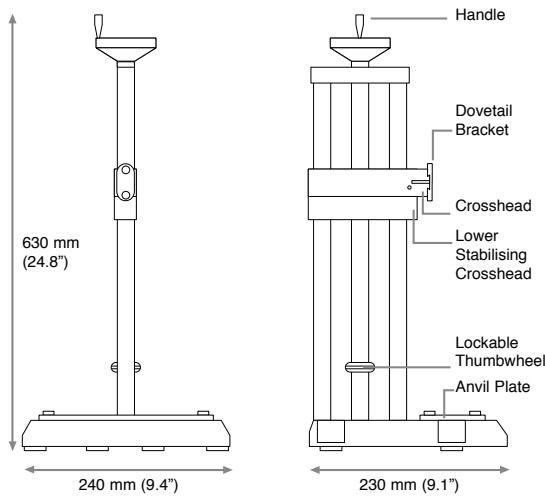

Easy to use, the MDD is operated via a handwheel, which gives precise control of the crosshead, together with a lockable thumbwheel for fine adjustment.

The MDD is also fitted with a standard dovetail bracket for easy interchangeability of Mecmesin force gauges and loadcells. An optional height scale can be added for digital display of displacement and optional feet allow the MDD to be used horizontally.

versatile
easy-to-use
cost-effective

Tear testing

Tensile testing

Mecmesin

testing to perfection

Dimensions mm (inch)

Optional Extras

Mecmesin reserves the right to alter equipment specifications without prior notice.

Specifications

Model	MDD - Manual Direct Drive Test Stand
Crosshead travel (both directions)	2 mm (0.1") per handwheel revolution
Effective crosshead travel height	380 mm with AFG Force gauge, but without accessories and scale (400 mm with BFG) 360 mm with AFG/BFG Force Gauges and height scale, but without accessories
Maximum Load	1000 N/100 kgf/220 lbf
Weight	6 kg
Optional Extras	
Height scale	0.01 mm (0.0005") resolution
Mounting feet	For horizontal operation