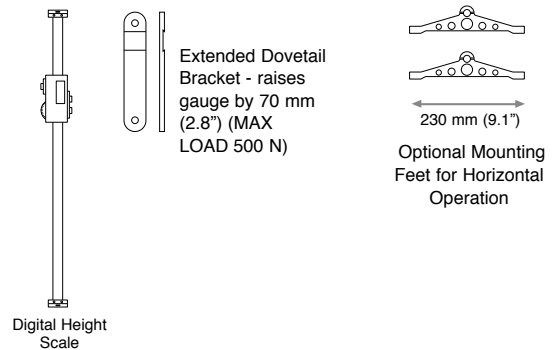

Optional Extras

Mecmesin reserves the right to alter equipment specifications without prior notice.

Specifications

Model	MDD - Manual Direct Drive Test Stand
Crosshead travel (both directions)	2 mm (0.1") per handwheel revolution
Effective crosshead travel height	380 mm with AFG Force gauge, but without accessories and scale (400 mm with BFG) 360 mm with AFG/BFG Force Gauges and height scale, but without accessories
Maximum Load	1000 N/100 kgf/220 lbf
Weight	6 kg
Optional Extras	
Height scale	0.01 mm (0.0005") resolution
Mounting feet	For horizontal operation