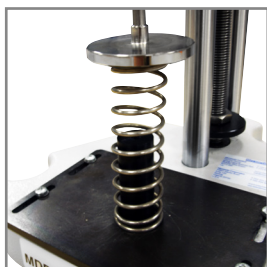

MDD

Manual Test Stand

- 1 kN (220 lbf) capacity
- Robust design
- High precision
- Compact & portable
- Handwheel operation
- Tension & compression

Actuation testing

Spring testing

Shown with digital force gauge
(not supplied)

- Rugged & reliable
- Holes for bench mounting
- Accepts digital height scales

The MDD, combined with a Mecmesin force gauge, is ideal for low cost tensile and compression testing on the production floor or in laboratories.

Easy to use, the MDD is operated via a handwheel, which gives precise control of the crosshead, together with a lockable thumbwheel for fine adjustment.

The MDD is also fitted with a standard dovetail bracket for easy interchangeability of Mecmesin force gauges and loadcells. An optional height scale can be added for digital display of displacement and optional feet allow the MDD to be used horizontally.

Specifications

Model	MDD - Manual Direct Drive Test Stand
Crosshead travel (both directions)	2 mm (0.1") per handwheel revolution
Effective crosshead travel height	380 mm with AFG Force gauge, but without accessories and scale (400 mm with BFG) 360 mm with AFG/BFG Force Gauges and height scale, but without accessories
Maximum Load	1000 N/100 kgf/220 lbf
Weight	6 kg
Optional Extras	
Height scale	0.01 mm (0.0005") resolution
Mounting feet	For horizontal operation