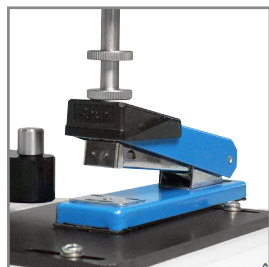

MDD

Manual Test Stand

- 1 kN (220 lbf) capacity
- Robust design
- High precision
- Compact & portable
- Handwheel operation
- Tension & compression

Actuation testing

Spring testing

Shown with digital force gauge
(not supplied)

- Rugged & reliable
- Holes for bench mounting
- Accepts digital height scales

The MDD, combined with a Mecmesin force gauge, is ideal for low cost tensile and compression testing on the production floor or in laboratories.

Easy to use, the MDD is operated via a handwheel, which gives precise control of the crosshead, together with a lockable thumbwheel for fine adjustment.

The MDD is also fitted with a standard dovetail bracket for easy interchangeability of Mecmesin force gauges and loadcells. An optional height scale can be added for digital display of displacement and optional feet allow the MDD to be used horizontally.

Specifications

Model	MDD - Manual Direct Drive Test Stand
Crosshead travel (both directions)	2 mm (0.1") per handwheel revolution
Effective crosshead travel height	380 mm with AFG Force gauge, but without accessories and scale (400 mm with BFG) 360 mm with AFG/BFG Force Gauges and height scale, but without accessories
Maximum Load	1000 N/100 kgf/220 lbf
Weight	6 kg
Optional Extras	
Height scale	0.01 mm (0.0005") resolution
Mounting feet	For horizontal operation