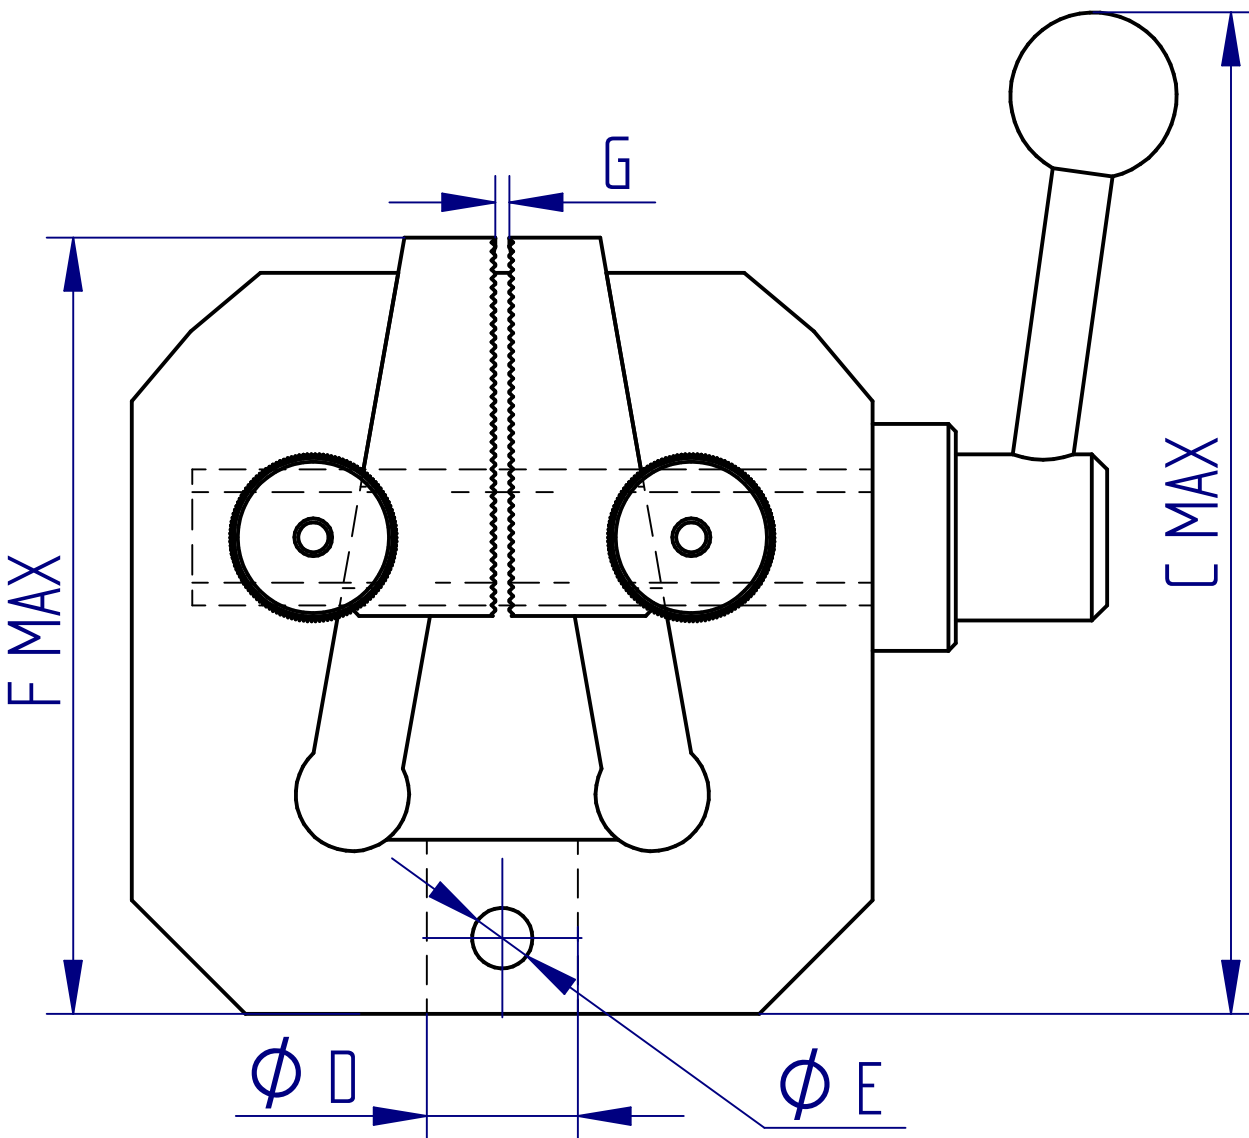

ALL DIMENSIONS ARE IN MILLIMETRES
 FOLLOWED BY INCHES: MM (IN")

	MEC243-20	MEC243-50
A	72,5 (2,854")	94 (3,701")
B	138,21 (5,441")	158.21 (6.229")
C	132,43 (5,214")	142,43 (5,607")
D	20 (0,787")	32 (1,26")
E	8 (0,315")	12 (0,472")
F	SEE DATA SHEET	SEE DATA SHEET
G	SEE MEC243-BP /BP16/BV/BV16	SEE MEC243-BP /BP16/BV/BV16

MEC243-20 & MEC243-50 -
 20kN & 50kN Wedge Grips

1:1 @ A3