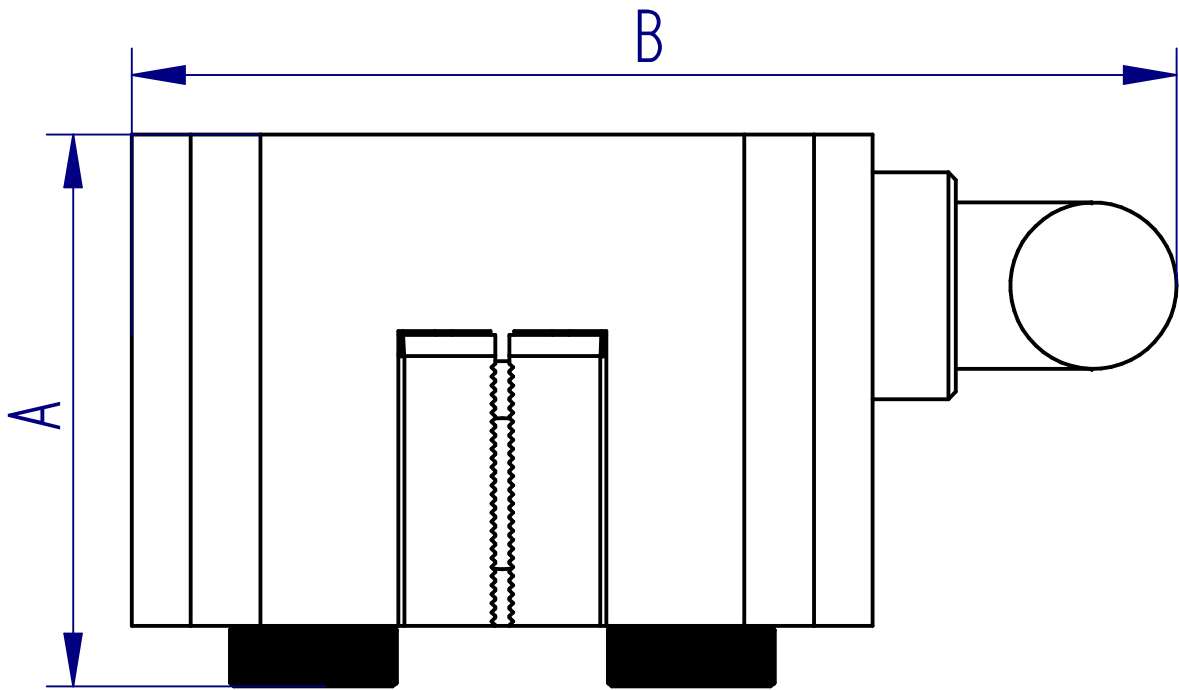

ALL DIMENSIONS ARE IN MILLIMETRES
 FOLLOWED BY INCHES: MM (IN")

	MEC243-20	MEC243-50
A	72,5 (2,854")	94 (3,701")
B	138,21 (5,441")	158.21 (6.229")
C	132,43 (5,214")	142,43 (5,607")
D	20 (0,787")	32 (1,26")
E	8 (0,315")	12 (0,472")
F	SEE DATA SHEET	SEE DATA SHEET
G	SEE MEC243-BP /BP16/BV/BV16	SEE MEC243-BP /BP16/BV/BV16

MEC243-20 & MEC243-50 -
 20kN & 50kN Wedge Grips

1:1 @ A3