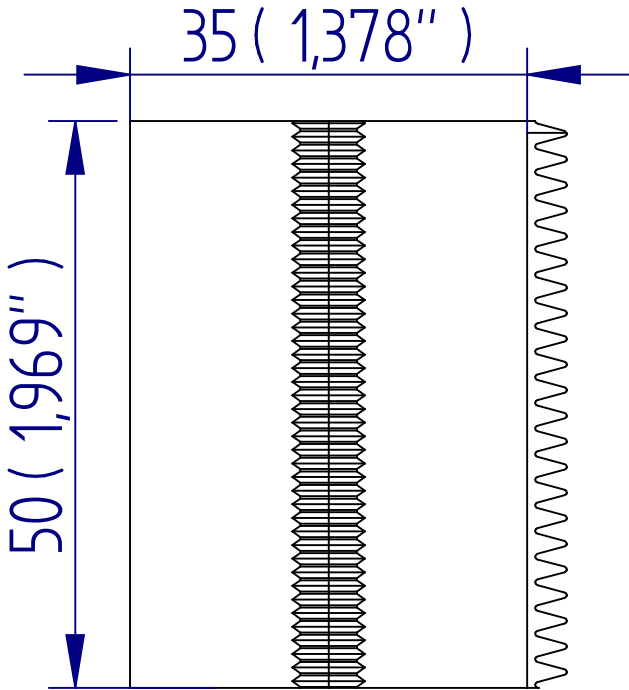

ALL DIMENSIONS ARE IN MILLIMETRES
 FOLLOWED BY INCHES: MM (IN")

PYRAMID JAWS	
PART NO.	SAMPLE SIZE
MEC243-BP	0-13 MM
MEC243-BP16	4-16 MM

'V' JAWS	
PART NO.	SAMPLE SIZE
MEC243-BV	3-13 MM ϕ
MEC243-BV16	4-16 MM ϕ
MEC243-BV20	10-20 MM ϕ

MEC243-BP, MEC243-BP16, MEC243-BV,
 MEC243-BV16 & MEC243-BV20
 - 20 kN & 50 kN Jaws

1:1 @ A3