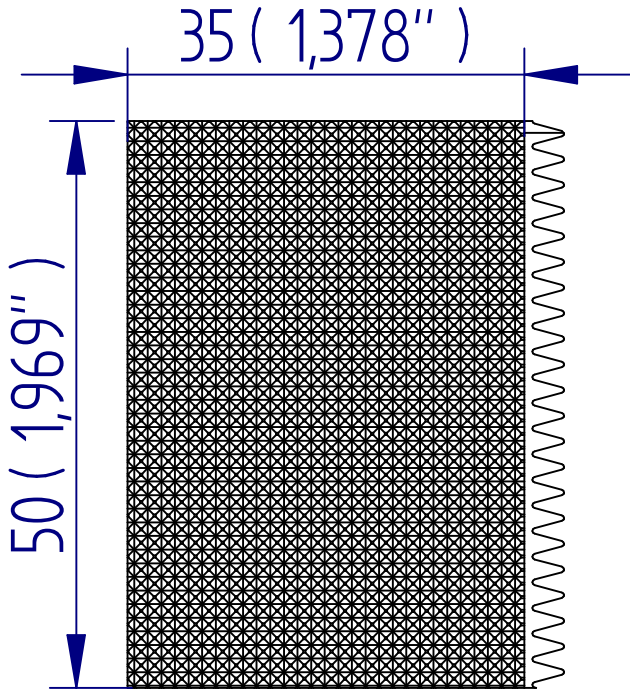

ALL DIMENSIONS ARE IN MILLIMETRES
 FOLLOWED BY INCHES: MM (IN")

PYRAMID JAWS	
PART NO.	SAMPLE SIZE
MEC243-BP	0-13 MM
MEC243-BP16	4-16 MM

'V' JAWS	
PART NO.	SAMPLE SIZE
MEC243-BV	3-13 MM ϕ
MEC243-BV16	4-16 MM ϕ
MEC243-BV20	10-20 MM ϕ

MEC243-BP, MEC243-BP16, MEC243-BV,
 MEC243-BV16 & MEC243-BV20
 - 20 kN & 50 kN Jaws

1:1 @ A3