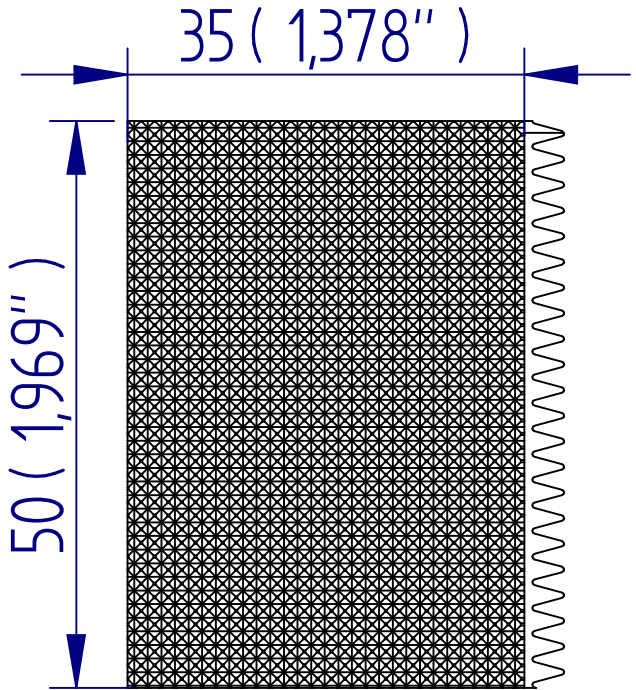

ALL DIMENSIONS ARE IN MILLIMETRES
 FOLLOWED BY INCHES: MM (IN")

PYRAMID JAWS	
PART NO.	SAMPLE SIZE
MEC243-BP	0-13 MM
MEC243-BP16	4-16 MM

'V' JAWS	
PART NO.	SAMPLE SIZE
MEC243-BV	3-13 MM ϕ
MEC243-BV16	4-16 MM ϕ
MEC243-BV20	10-20 MM ϕ

MEC243-BP, MEC243-BP16, MEC243-BV,
 MEC243-BV16 & MEC243-BV20
 - 20 kN & 50 kN Jaws

1:1 @ A3