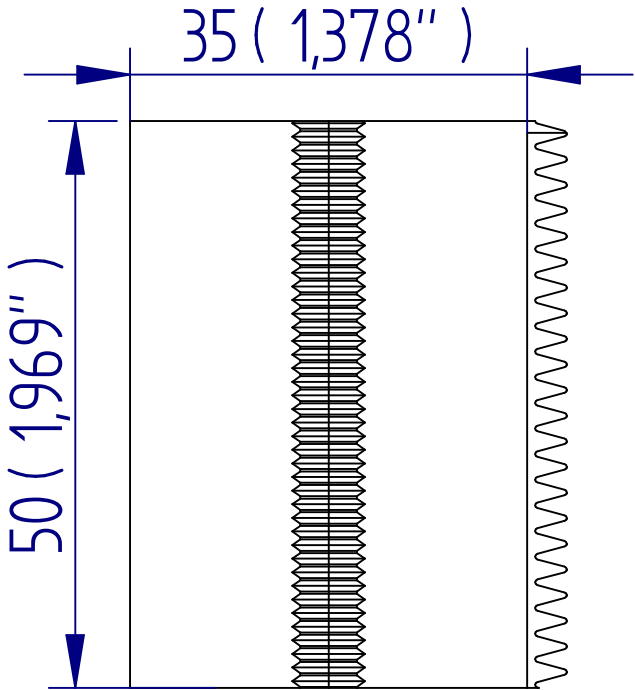

ALL DIMENSIONS ARE IN MILLIMETRES
 FOLLOWED BY INCHES: MM (IN")

PYRAMID JAWS	
PART NO.	SAMPLE SIZE
MEC243-BP	0-13 MM
MEC243-BP16	4-16 MM

'V' JAWS	
PART NO.	SAMPLE SIZE
MEC243-BV	3-13 MM ϕ
MEC243-BV16	4-16 MM ϕ
MEC243-BV20	10-20 MM ϕ

MEC243-BP, MEC243-BP16, MEC243-BV,
 MEC243-BV16 & MEC243-BV20
 - 20 kN & 50 kN Jaws

1:1 @ A3