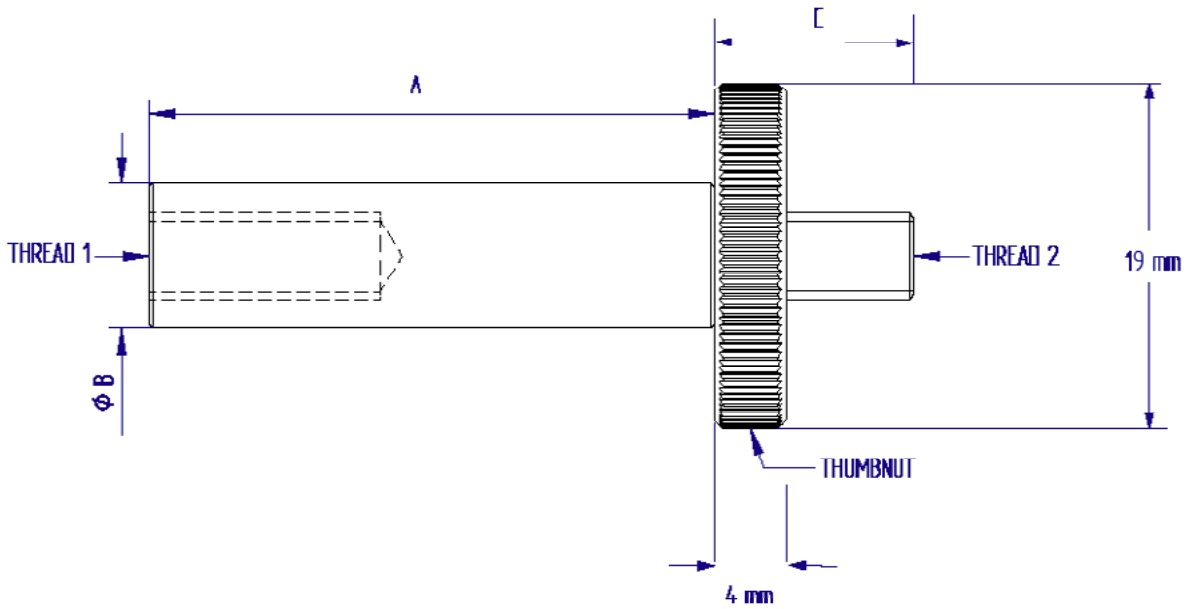

## Extension Rods

### Description

Extension rods are used to add length to a fixture often to prevent the specimen making contact with the gauge/loadcell e.g., when compressing a plunger into a cylinder. They are also used to connect a force gauge or loadcell to a grip or fixture e.g. a wedge grip or test hook. The thumbwheel or locking nut are used to secure the grip in the correct orientation - care should be taken not to overtighten when using with low capacity gauges and loadcells.

### Specifications

Part No.	Load Capacity	Securing	Thread 1	Thread 2	Length (A)	Diameter (B)	Length (C)	Weight
432-006	500 N	thumbwheel	10-32 UNF F	10-32 UNF M	30 mm	8 mm	11 mm	20 g (0.04 lb)
432-116	500 N	nut	10-32 UNF F	10-32 UNF M	30 mm	6 mm	10 mm	7 g (0.02 lb)
432-167	500 N	nut	10-32 UNF F	10-32 UNF M	130 mm	6 mm	10 mm	28 g (0.06 lb)
432-007	500 N	thumbwheel	10-32 UNF F	M6 M	30 mm	8 mm	12 mm	20 g (0.04 lb)
432-186	500 N	thumbwheel	M6 F	M6 M	25 mm	8 mm	12 mm	20 g (0.04 lb)
432-187	500 N	thumbwheel	M6 F	M6 M	130 mm	8 mm	12 mm	32 g (0.07 lb)
432-008	2.5 kN	thumbwheel	5/16 UNC F	5/16 UNC M	30 mm	12 mm	14 mm	32 g (0.07 lb)
432-123	2.5 kN	—	5/16 UNC F	5/16 UNC M	130 mm	12 mm	10 mm	111 g (0.24 lb)