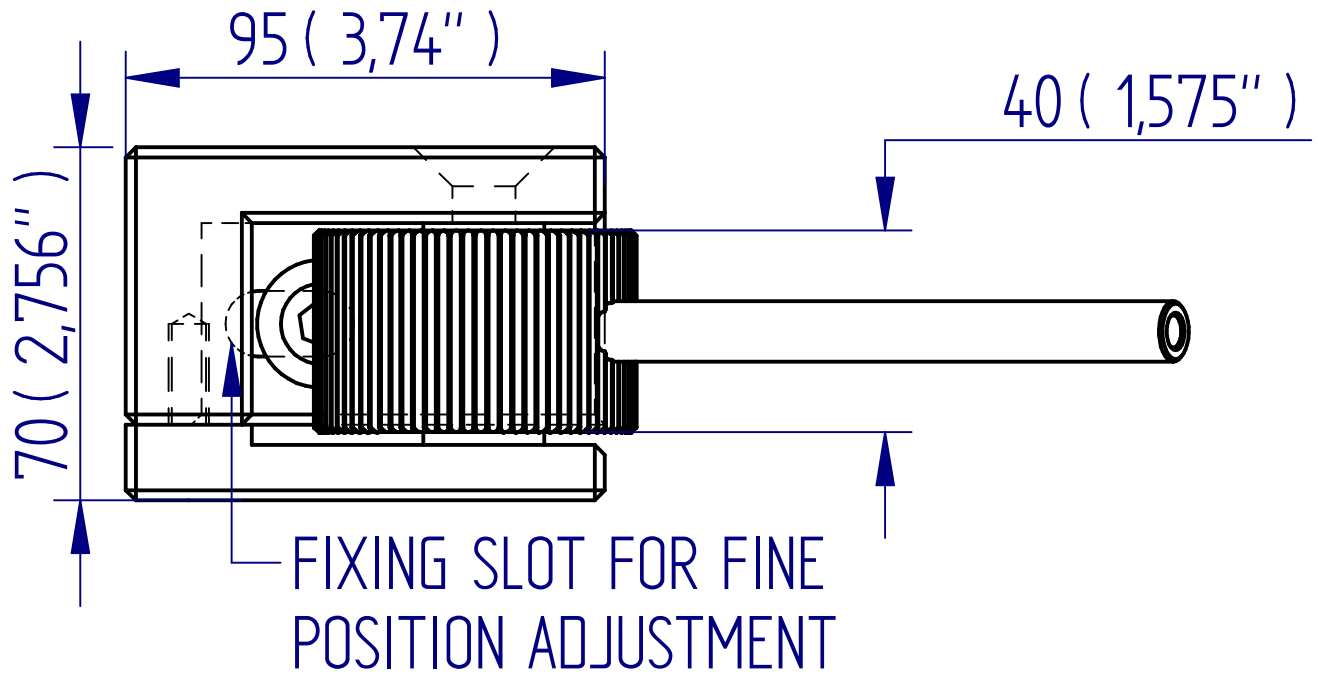

ALL DIMENSIONS ARE IN MILLIMETRES  
FOLLOWED BY INCHES: MM ( IN" )

432-108 Large Cam Grip

1:1.5 @ A3

Mecmesin  
testing to perfection