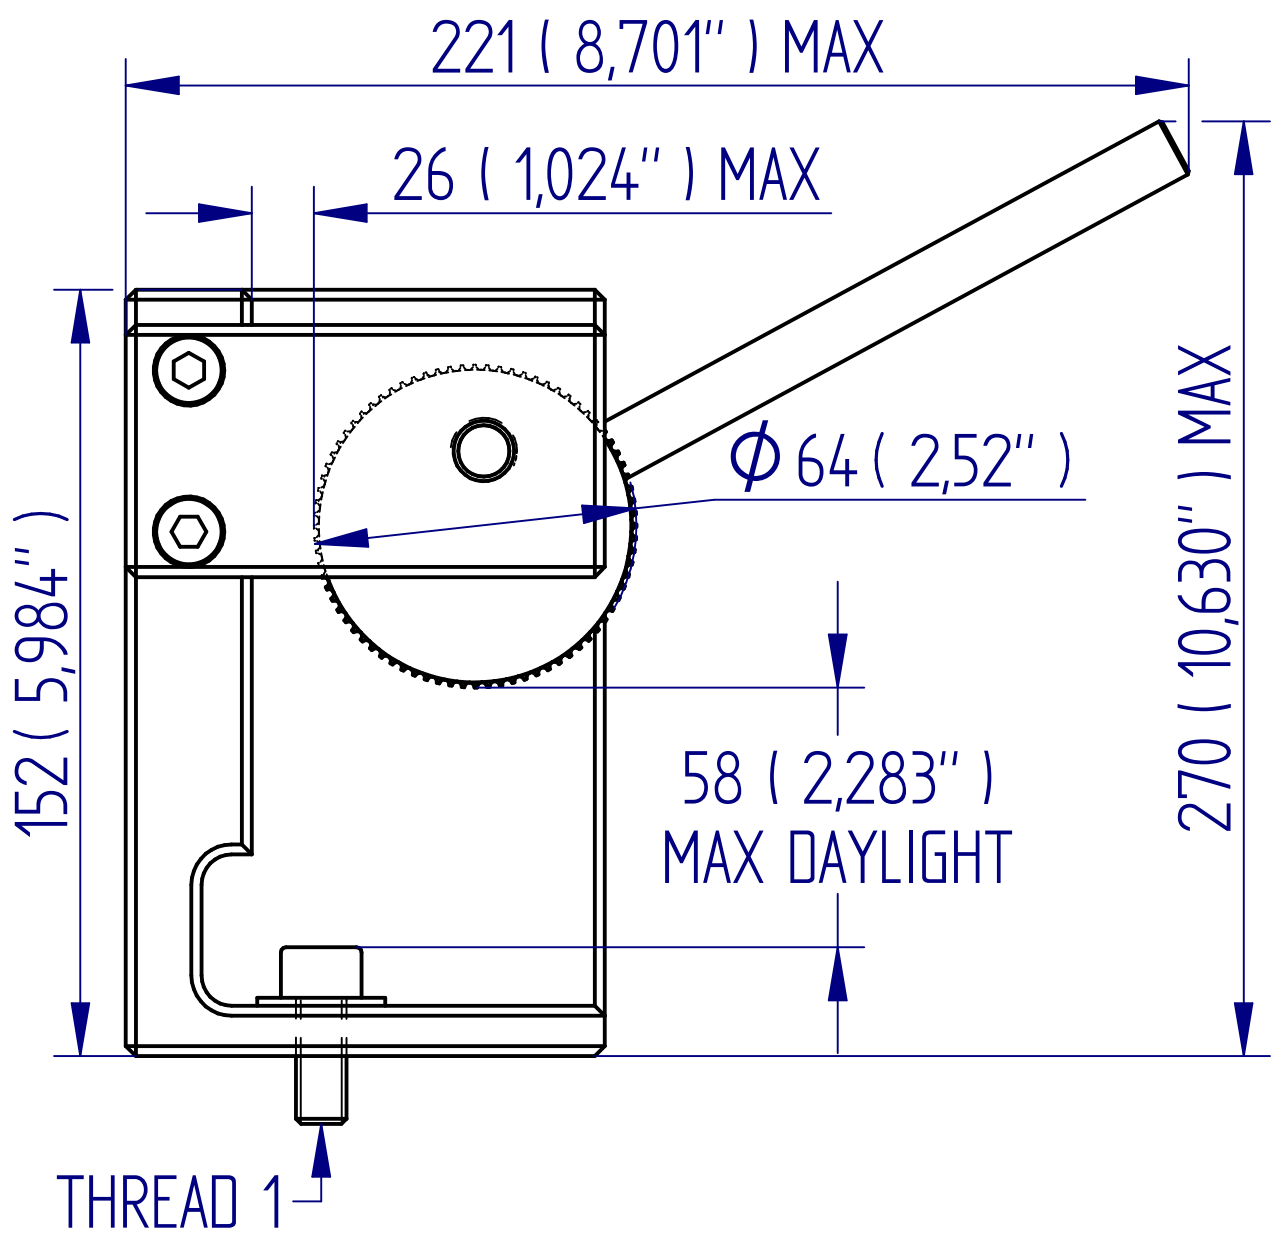

ALL DIMENSIONS ARE IN MILLIMETRES  
FOLLOWED BY INCHES: MM ( IN" )

432-108 Large Cam Grip

1:1.5 @ A3

Mecmesin  
testing to perfection