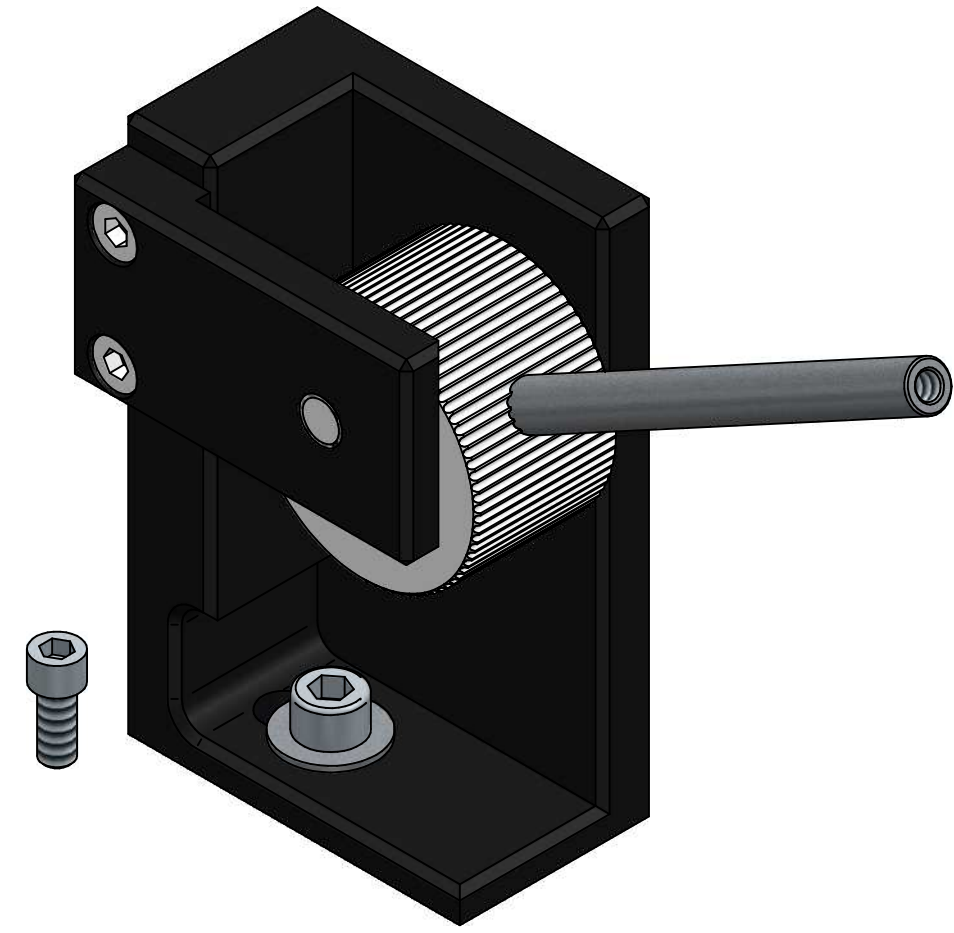

ALL DIMENSIONS ARE IN MILLIMETRES  
FOLLOWED BY INCHES: MM ( IN" )

432-108 Large Cam Grip

1:1.5 @ A3

Mecmesin  
testing to perfection