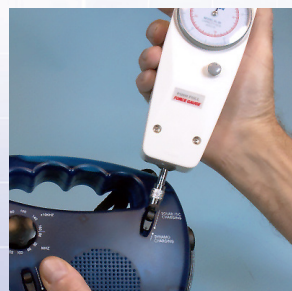

Switch Test