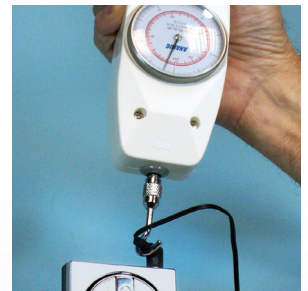

Wire Pull-out Test