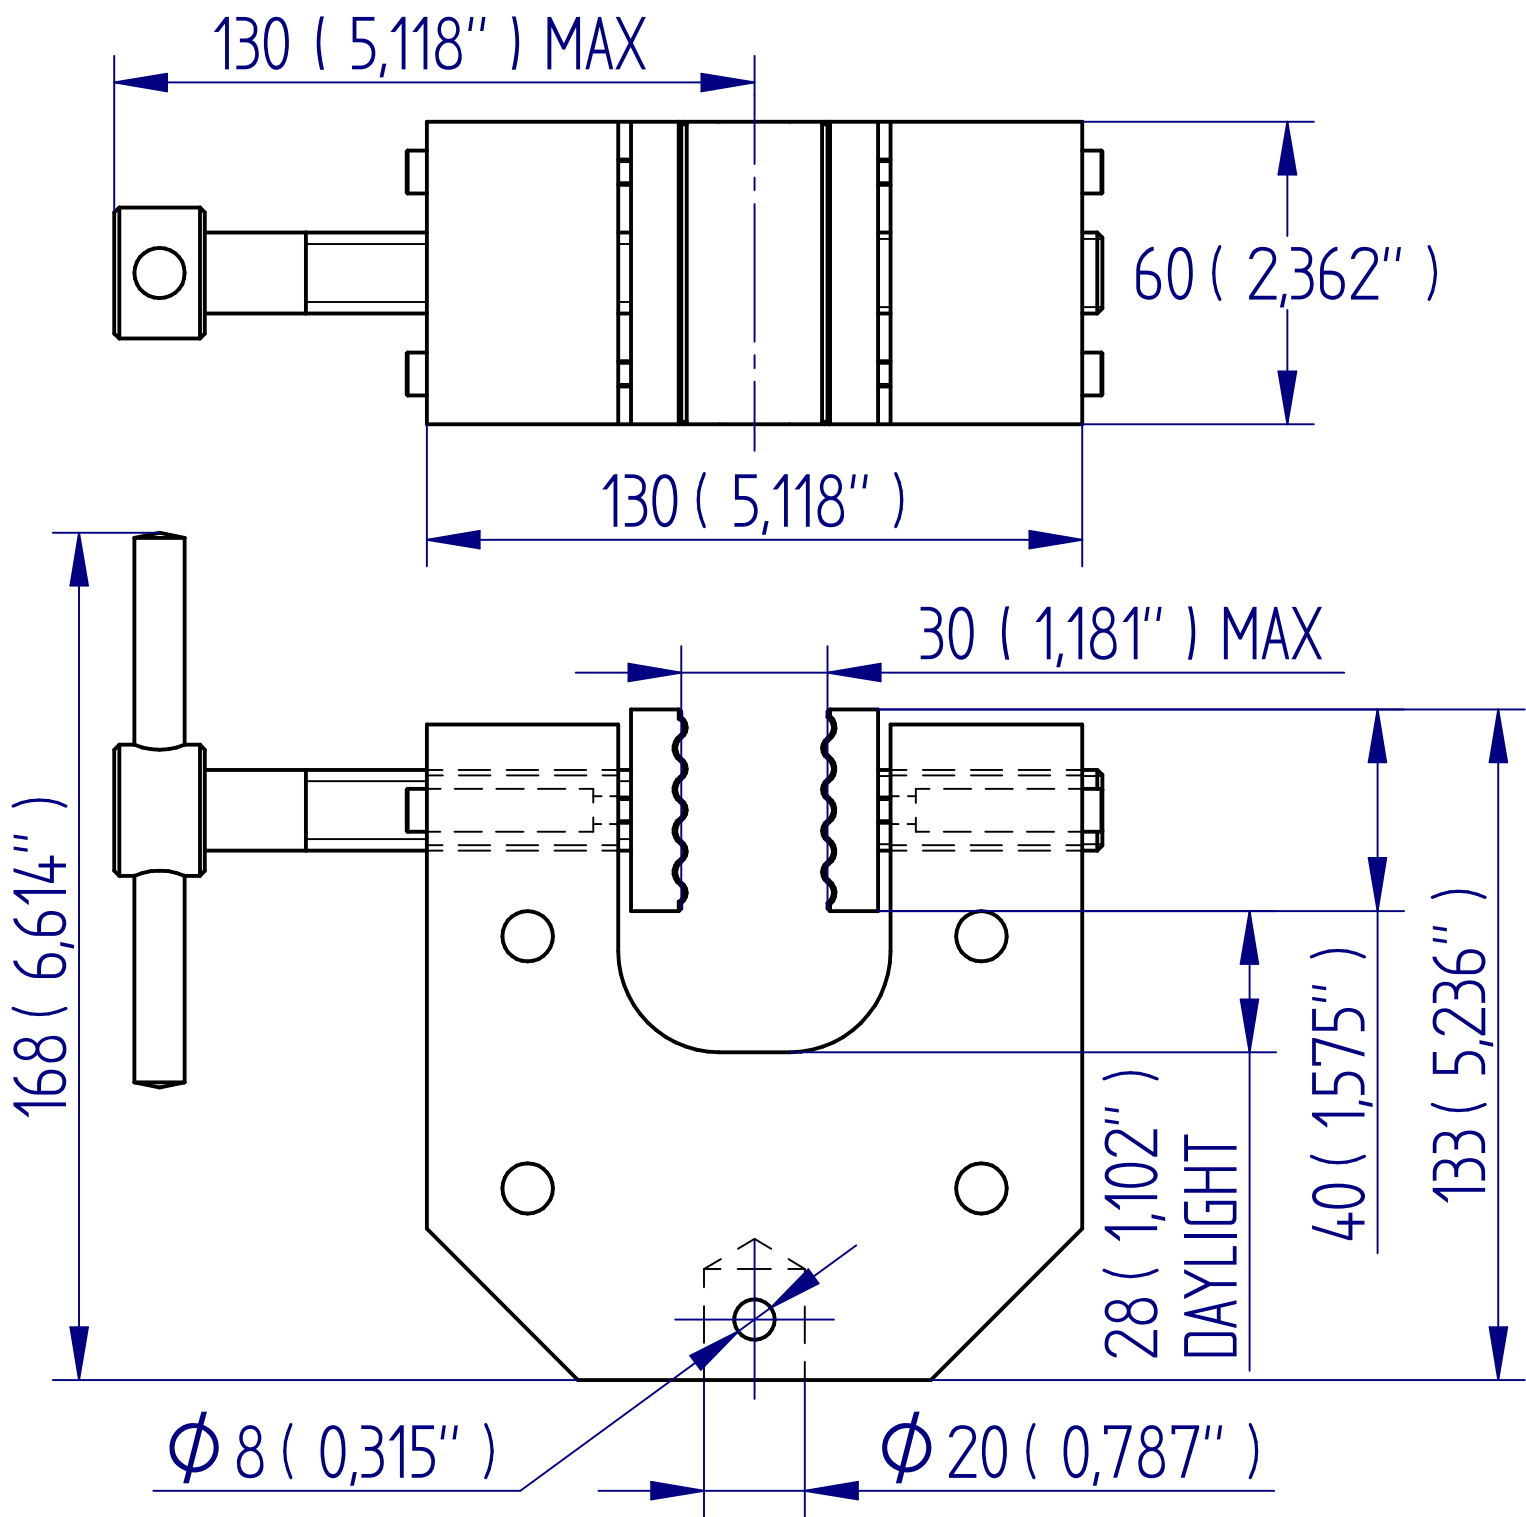

ALL DIMENSIONS ARE IN MILLIMETRES  
 FOLLOWED BY INCHES: MM ( IN" )

PYRAMID JAW  
 432-491

RUBBER JAW  
 432-491-V01

WAVE JAW  
 432-491-V02

DRAWING APPLIES TO PT NO:  
 432-491,-V01,-V02

432-491-XXX Heavy Duty Sgl Act Vice Grip

1:1.5 @ A3