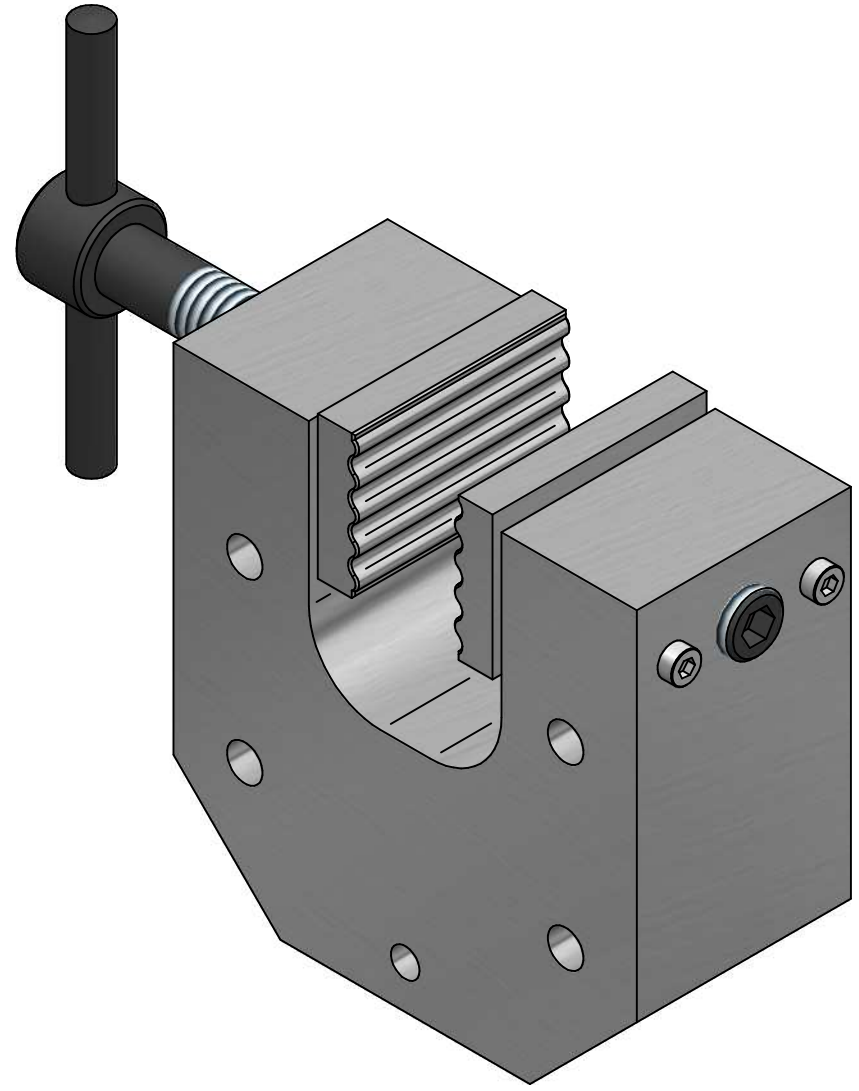

ALL DIMENSIONS ARE IN MILLIMETRES  
 FOLLOWED BY INCHES: MM ( IN" )

PYRAMID JAW  
 432-491

RUBBER JAW  
 432-491-V01

WAVE JAW  
 432-491-V02

DRAWING APPLIES TO PT NO:  
 432-491,-V01,-V02

432-491-XXX Heavy Duty Sgl Act Vice Grip

1:1.5 @ A3