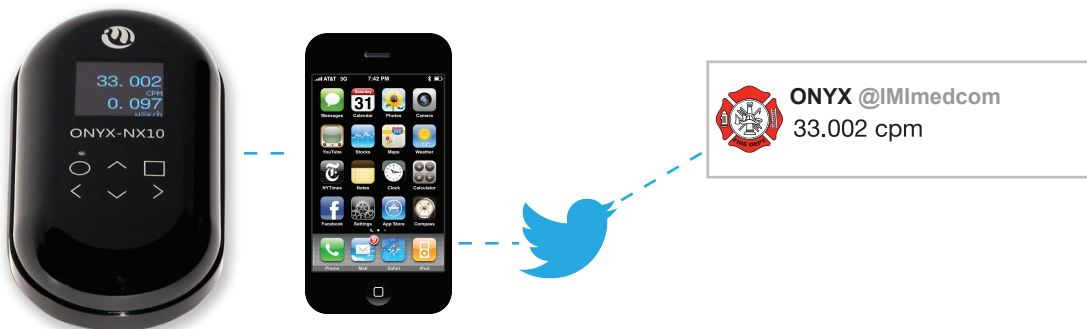

Sharing Radiation Data Just Got Easier!

Push radiation data to the cloud with your smartphone