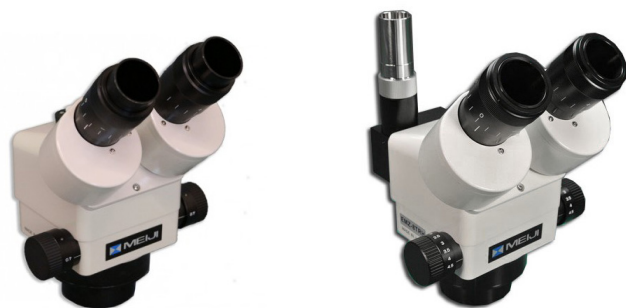

# MA795

1.5X Auxiliary Lens

Working Distance (57mm)

MA795 Auxiliary Lens 1.5X W.D. 57mm for EMZ-8U, EMZ-8UD, EMZ-8UH, EMZ-8TR, EMZ-8TRD, EMZ-8TRH, and EMZ-8TRU

## KEY FEATURES

- Auxiliary Lens - 1.5X
- Working Distance: 57mm
- Fits: EMZ-8U and EMZ-8TR Series
- Warranty: LIMITED LIFETIME WARRANTY
- Manufacturer: MADE IN JAPAN

Fits: EMZ-8U and EMZ-8TR bodies

## SPECIFICATIONS

The MA795 is an auxiliary lens with 1.5X magnification and has a working distance of 57mm. Compatible with EMZ-8U, EMZ-8UD, EMZ-8UH, EMZ-8TR, EMZ-8TRD, EMZ-8TRH, and EMZ-8TRU.

**NOTE:** Additional items are needed to create a full microscope system. The following components are normally ordered:

- Stereo Microscope Body (EMZ, EMT or EMF)
- Eyepieces (Requires 2 of identical magnification)
- Stand (pole stands, rigid arm stands, boom stands, heavy duty boom stands, wide surface stands or articulated arm stands)
- Illumination Source (Fiber optic halogen, fiber optic LED, fluorescent ring or LED illumination)
- Auxiliary Lens (Optional)