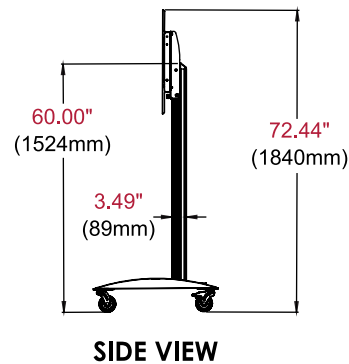

SR598-HUB SmartMount® Cart for use with the Microsoft® Surface™ Hub (Compatible with both 55" and 84" Models)

Product Specifications

	DIMENSIONS (W X H X D)	PRODUCT WEIGHT	LOAD CAPACITY	FINISH	AVAILABLE COLORS
SR598-HUB	51.15" x 72.44" x 29.97" (1299 x 1840 x 761mm)	95lb (43.1kg)	300lb (136.1kg)	Textured Powder Coat	Black

Package Specifications

	PACKAGE SIZE (W x H x D)	PACKAGE SHIP WEIGHT	PACKAGE UPC CODE	PACKAGE CONTENTS	UNITS IN PACKAGE
SR598-HUB	47.50" x 12.50" x 38.50" (1207 x 318 x 978mm)	115lb (52.2kg)	735029311928	Assembled base, (2) Aluminum columns, Universal display adaptor, (2) swivel casters, (2) locking swivel casters, hardware & instructions	1

Accessories

ACC320: Electrical Outlet Strip with Cord Wrap
ACC-GS1: SmartMount® Tempered Glass Shelf

ACC-MS: SmartMount® Metal Shelf
ACC-VCS: SmartMount® Video Conferencing Camera Shelf

All dimensions = inch (mm)

Architect Specifications

The SmartMount® Cart for use with the Microsoft® Surface™ Hub shall be a Peerless-AV model SR598-HUB and shall be located where indicated on the plans. Assembly and installation shall be done according to instructions provided by the manufacturer.

Visit peerless-av.com to see the complete line of AV solutions from Peerless-AV, including outdoor displays, wireless, kiosks, digital audio, display mounts, projector mounts, carts/stands, and a full assortment of accessories.

Peerless-AV
2300 White Oak Circle
Aurora, IL 60502 USA
(800) 865-2112
(630) 375-5100
Fax: (800) 359-6500

Peerless-AV Europe
Unit 3 Watford Interchange
Colonial Way, Watford
Herts, WD24 4WP
United Kingdom
+44 (0) 1923 200100
Fax: +44 (0) 1923 200101

Peerless-AV de México
Ave de las Industrias 413
Parque Industrial Escobedo
Escobedo, N.L.,
Mexico 66050
+52 (81) 8384-8300
Fax: +52 (81) 8384-8360