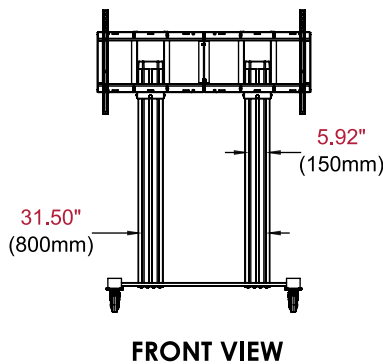

SR598-HUB SmartMount® Cart for use with the Microsoft® Surface™ Hub (Compatible with both 55" and 84" Models)

Product Specifications

	DIMENSIONS (W X H X D)	PRODUCT WEIGHT	LOAD CAPACITY	FINISH	AVAILABLE COLORS
SR598-HUB	51.15" x 72.44" x 29.97" (1299 x 1840 x 761mm)	95lb (43.1kg)	300lb (136.1kg)	Textured Powder Coat	Black

Package Specifications

	PACKAGE SIZE (W x H x D)	PACKAGE SHIP WEIGHT	PACKAGE UPC CODE	PACKAGE CONTENTS	UNITS IN PACKAGE
SR598-HUB	47.50" x 12.50" x 38.50" (1207 x 318 x 978mm)	115lb (52.2kg)	735029311928	Assembled base, (2) Aluminum columns, Universal display adaptor, (2) swivel casters, (2) locking swivel casters, hardware & instructions	1

Accessories

ACC320: Electrical Outlet Strip with Cord Wrap
ACC-GS1: SmartMount® Tempered Glass Shelf

ACC-MS: SmartMount® Metal Shelf
ACC-VCS: SmartMount® Video Conferencing Camera Shelf

All dimensions = inch (mm)

Architect Specifications

The SmartMount® Cart for use with the Microsoft® Surface™ Hub shall be a Peerless-AV model SR598-HUB and shall be located where indicated on the plans. Assembly and installation shall be done according to instructions provided by the manufacturer.

Visit peerless-av.com to see the complete line of AV solutions from Peerless-AV, including outdoor displays, wireless, kiosks, digital audio, display mounts, projector mounts, carts/stands, and a full assortment of accessories.

Peerless-AV
2300 White Oak Circle
Aurora, IL 60502 USA
(800) 865-2112
(630) 375-5100
Fax: (800) 359-6500

Peerless-AV Europe
Unit 3 Watford Interchange
Colonial Way, Watford
Herts, WD24 4WP
United Kingdom
+44 (0) 1923 200100
Fax: +44 (0) 1923 200101

Peerless-AV de México
Ave de las Industrias 413
Parque Industrial Escobedo
Escobedo, N.L.,
Mexico 66050
+52 (81) 8384-8300
Fax: +52 (81) 8384-8360