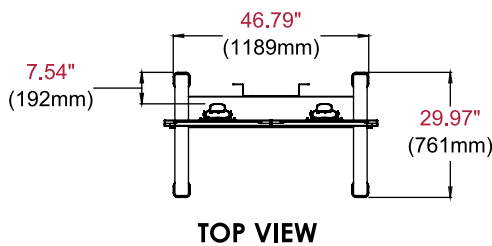

SR598-HUB SmartMount® Cart for use with the Microsoft® Surface™ Hub (Compatible with both 55" and 84" Models)

Product Specifications

	DIMENSIONS (W X H X D)	PRODUCT WEIGHT	LOAD CAPACITY	FINISH	AVAILABLE COLORS
SR598-HUB	51.15" x 72.44" x 29.97" (1299 x 1840 x 761mm)	95lb (43.1kg)	300lb (136.1kg)	Textured Powder Coat	Black

Package Specifications

	PACKAGE SIZE (W x H x D)	PACKAGE SHIP WEIGHT	PACKAGE UPC CODE	PACKAGE CONTENTS	UNITS IN PACKAGE
SR598-HUB	47.50" x 12.50" x 38.50" (1207 x 318 x 978mm)	115lb (52.2kg)	735029311928	Assembled base, (2) Aluminum columns, Universal display adaptor, (2) swivel casters, (2) locking swivel casters, hardware & instructions	1

Accessories

ACC320: Electrical Outlet Strip with Cord Wrap
ACC-GS1: SmartMount® Tempered Glass Shelf

ACC-MS: SmartMount® Metal Shelf
ACC-VCS: SmartMount® Video Conferencing Camera Shelf

All dimensions = inch (mm)

Architect Specifications

The SmartMount® Cart for use with the Microsoft® Surface™ Hub shall be a Peerless-AV model SR598-HUB and shall be located where indicated on the plans. Assembly and installation shall be done according to instructions provided by the manufacturer.

Visit peerless-av.com to see the complete line of AV solutions from Peerless-AV, including outdoor displays, wireless, kiosks, digital audio, display mounts, projector mounts, carts/stands, and a full assortment of accessories.

Peerless-AV
2300 White Oak Circle
Aurora, IL 60502 USA
(800) 865-2112
(630) 375-5100
Fax: (800) 359-6500

Peerless-AV Europe
Unit 3 Watford Interchange
Colonial Way, Watford
Herts, WD24 4WP
United Kingdom
+44 (0) 1923 200100
Fax: +44 (0) 1923 200101

Peerless-AV de México
Ave de las Industrias 413
Parque Industrial Escobedo
Escobedo, N.L.,
Mexico 66050
+52 (81) 8384-8300
Fax: +52 (81) 8384-8360