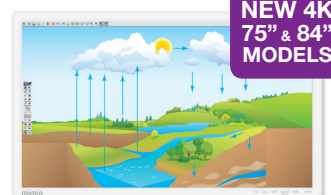

Students can use finger touch or styli to collaborate at the front of the room.

To learn more, visit mimio.com/mimiodisplay or call 877.MY.MIMIO.

mimio®
a better way to learn

* 10-touch is only available for Windows 7 and higher; single-touch for Mac and Linux.