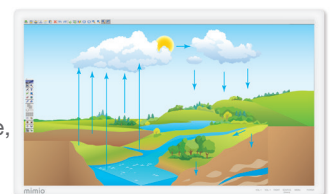

“The MimioDisplay takes classroom lessons to the next level! And with the size and brightness of the display, everyone can see it from anywhere in the room – even with the lights on.”

Jason Schmidt
Instructional Technologist

Students will be wowed by the vibrant MimioDisplay™ touch display at the front of the room. Whether you choose the 55”, 65”, 70”, or the 84” model, you’ll get all the features of a touch-driven interactive whiteboard with the simplicity and elegance of a state-of-the-art high-definition (HD) display.

- Huge size and LED backlighting make your lessons more visually striking and memorable, even in large classrooms.
- Multiple students can work together interactively at the same time with the class, increasing student engagement and driving collaborative learning.
- Styli and fingers can both be used in any combination, for quick and easy interactivity.

- Easy setup, with no need for other devices – eliminates a separate classroom projector, whiteboard, and speakers.
- Full-featured solution includes MimioStudio™ classroom software, to easily create and deliver engaging lessons.
- Complete integration with other MimioClassroom™ products, including our MimioMobile™ collaboration and assessment app.
- The surface is made of low-glare and low-friction glass, making this display easy to see and a smooth touch experience.