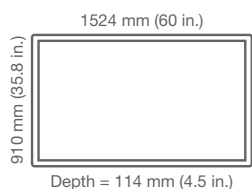

Specifications

		MimioDisplay 550T	MimioDisplay 650T	MimioDisplay 700T	MimioDisplay 840T
OS	Operating System	Windows 7 and Windows 8: Includes multi-touch and gestures. Mac OS and Linux: Single point.	Windows 7 and Windows 8: Includes multi-touch and gestures. Mac OS and Linux: Single point.	Windows 7 and Windows 8: Includes multi-touch and gestures. Mac OS and Linux: Single point.	Windows 7 and Windows 8: Includes multi-touch and gestures. Mac OS and Linux: Single point.
	DIMENSIONS	Overall Dimensions	1306 mm x 769 mm x 110 mm (51.4 in. x 30.3 in. x 4.3 in.)	1524 mm x 910 mm x 114 mm (60 in. x 35.8 in. x 4.5 in.)	1621 mm x 969 mm x 111 mm (63.8 in. x 38.2 in. x 4.3 in.)
Weight		47.1 kg (103.8 lb)	62.2 kg (137.1 lb)	74 kg (163.1 lb)	101 kg (222.7 lb)
Effective Screen Size		1218 mm x 688 mm (48 in. x 27.1 in.)	1428 mm x 840 mm (56.2 in. x 33.1 in.)	1538 mm x 866 mm (60.6 in. x 34.1 in.)	1874.4 mm x 1060.4 mm (73.8 in. x 41.7)
SYSTEM SPECIFICATIONS	Tracking Technology	Surface Light Wave	Surface Light Wave	Surface Light Wave	Surface Light Wave
	Touch Points	6	6	6	6
	Touch Tool	Stylus, Finger, Solid Object	Stylus, Finger, Solid Object	Stylus, Finger, Solid Object	Stylus, Finger, Solid Object
	Tracking Accuracy	+/-2 mm (0 in.)	+/-2 mm (0 in.)	+/-2 mm (0 in.)	+/-2 mm (0 in.)
	Tracking Read Speed	>100 frames/s	>100 frames/s	>100 frames/s	>100 frames/s
	Tracking Response Time	10 ms	10 ms	10 ms	10 ms
LED PANEL SPECIFICATIONS	Active Screen Size (Diagonal)	1397 mm (55 in.)	1651 mm (65 in.)	1778 mm (70 in.)	2133.6 mm (84 in.)
	Picture Response Time (Gray to Gray)	6.5 ms	8 ms	6 ms	5 ms
	Pixel Pitch (mm)	0.63 W x 0.21 H	0.744	0.802	0.4845 H x 0.4845 V
	Panel Resolution	1920 x 1080	1920 x 1080	1920 X 1080	3840 x 2160
	Display Colors	1.07 Billion	1.07 Billion	1.07 Billion	1.06 Billion
	Brightness (nits)	400	350	350	350
	Contrast Ratio	4000 : 1	4000 : 1	4000 : 1	1600 : 1
	Viewing Angle	Hor. 178°, Ver. 178°	Hor. 178°, Ver. 178°	Hor. 176°, Ver. 176°	Hor. 178°, Ver. 178°
	Storage Temperature	-4° ~ 140° F	-4° ~ 140° F	-4° ~ 140° F	-4° ~ 140° F
	Operating Temperature	32° ~ 122°F	32° ~ 122°F	32° ~ 122°F	32° ~ 122°F
	Power Consumption - Operating	<135 W	<180 W	<230 W	<420 W
	Power Consumption - Sleep Mode	<0.5 W	<0.5 W	<0.75 W	<0.8 W
	Input/Output Description	Input: VGA x1, HDMI x3, Audio x1 Output: VGA x1, HDMI x1, Audio x1 USB: Media x2, Touch x2	Input: VGA x1, HDMI x3, Audio x1 Output: VGA x1, HDMI x1, Audio x1 USB: Media x2, Touch x2	Input: VGA x1, HDMI x3, Audio x1 Output: VGA x1, HDMI x1, Audio x1 USB: Media x2, Touch x2	Input: VGA x1, HDMI x3, Audio x1 Output: VGA x1, HDMI x1, Audio x1 USB: Media x2, Touch x2
VIDEO	Display Format Native Resolution	1920 x 1080	1920 x 1080	1920 x 1080	3840 x 2160
	SOUND	Output	10 W x 2	10 W x 2	10 W x 2
Sound System		Stereo	Stereo	Stereo	Stereo
Equalizer		Yes	Yes	Yes	Yes
Sound Status Memory		Yes	Yes	Yes	Yes
Balance		Yes	Yes	Yes	Yes