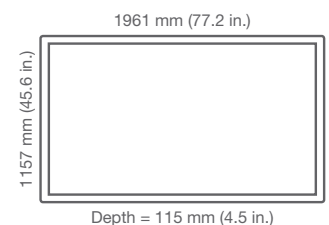

Specifications

		MimioDisplay 550T	MimioDisplay 650T	MimioDisplay 700T	MimioDisplay 840T
OS	Operating System	Windows 7 and Windows 8: Includes multi-touch and gestures. Mac OS and Linux: Single point.	Windows 7 and Windows 8: Includes multi-touch and gestures. Mac OS and Linux: Single point.	Windows 7 and Windows 8: Includes multi-touch and gestures. Mac OS and Linux: Single point.	Windows 7 and Windows 8: Includes multi-touch and gestures. Mac OS and Linux: Single point.
	DIMENSIONS	Overall Dimensions	1306 mm x 769 mm x 110 mm (51.4 in. x 30.3 in. x 4.3 in.)	1524 mm x 910 mm x 114 mm (60 in. x 35.8 in. x 4.5 in.)	1621 mm x 969 mm x 111 mm (63.8 in. x 38.2 in. x 4.3 in.)
Weight		47.1 kg (103.8 lb)	62.2 kg (137.1 lb)	74 kg (163.1 lb)	101 kg (222.7 lb)
Effective Screen Size		1218 mm x 688 mm (48 in. x 27.1 in.)	1428 mm x 840 mm (56.2 in. x 33.1 in.)	1538 mm x 866 mm (60.6 in. x 34.1 in.)	1874.4 mm x 1060.4 mm (73.8 in. x 41.7)
SYSTEM SPECIFICATIONS	Tracking Technology	Surface Light Wave	Surface Light Wave	Surface Light Wave	Surface Light Wave
	Touch Points	6	6	6	6
	Touch Tool	Stylus, Finger, Solid Object	Stylus, Finger, Solid Object	Stylus, Finger, Solid Object	Stylus, Finger, Solid Object
	Tracking Accuracy	+/-2 mm (0 in.)	+/-2 mm (0 in.)	+/-2 mm (0 in.)	+/-2 mm (0 in.)
	Tracking Read Speed	>100 frames/s	>100 frames/s	>100 frames/s	>100 frames/s
	Tracking Response Time	10 ms	10 ms	10 ms	10 ms
LED PANEL SPECIFICATIONS	Active Screen Size (Diagonal)	1397 mm (55 in.)	1651 mm (65 in.)	1778 mm (70 in.)	2133.6 mm (84 in.)
	Picture Response Time (Gray to Gray)	6.5 ms	8 ms	6 ms	5 ms
	Pixel Pitch (mm)	0.63 W x 0.21 H	0.744	0.802	0.4845 H x 0.4845 V
	Panel Resolution	1920 x 1080	1920 x 1080	1920 X 1080	3840 x 2160
	Display Colors	1.07 Billion	1.07 Billion	1.07 Billion	1.06 Billion
	Brightness (nits)	400	350	350	350
	Contrast Ratio	4000 : 1	4000 : 1	4000 : 1	1600 : 1
	Viewing Angle	Hor. 178°, Ver. 178°	Hor. 178°, Ver. 178°	Hor. 176°, Ver. 176°	Hor. 178°, Ver. 178°
	Storage Temperature	-4° ~ 140° F	-4° ~ 140° F	-4° ~ 140° F	-4° ~ 140° F
	Operating Temperature	32° ~ 122°F	32° ~ 122°F	32° ~ 122°F	32° ~ 122°F
	Power Consumption - Operating	<135 W	<180 W	<230 W	<420 W
	Power Consumption - Sleep Mode	<0.5 W	<0.5 W	<0.75 W	<0.8 W
	Input/Output Description	Input: VGA x1, HDMI x3, Audio x1 Output: VGA x1, HDMI x1, Audio x1 USB: Media x2, Touch x2	Input: VGA x1, HDMI x3, Audio x1 Output: VGA x1, HDMI x1, Audio x1 USB: Media x2, Touch x2	Input: VGA x1, HDMI x3, Audio x1 Output: VGA x1, HDMI x1, Audio x1 USB: Media x2, Touch x2	Input: VGA x1, HDMI x3, Audio x1 Output: VGA x1, HDMI x1, Audio x1 USB: Media x2, Touch x2
VIDEO	Display Format Native Resolution	1920 x 1080	1920 x 1080	1920 x 1080	3840 x 2160
	SOUND	Output	10 W x 2	10 W x 2	10 W x 2
Sound System		Stereo	Stereo	Stereo	Stereo
Equalizer		Yes	Yes	Yes	Yes
Sound Status Memory		Yes	Yes	Yes	Yes
Balance		Yes	Yes	Yes	Yes