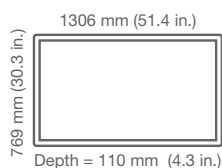

Specifications

		MimioDisplay 550T	MimioDisplay 650T	MimioDisplay 700T	MimioDisplay 840T
OS	Operating System	Windows 7 and Windows 8: Includes multi-touch and gestures. Mac OS and Linux: Single point.	Windows 7 and Windows 8: Includes multi-touch and gestures. Mac OS and Linux: Single point.	Windows 7 and Windows 8: Includes multi-touch and gestures. Mac OS and Linux: Single point.	Windows 7 and Windows 8: Includes multi-touch and gestures. Mac OS and Linux: Single point.
	DIMENSIONS	Overall Dimensions	1306 mm x 769 mm x 110 mm (51.4 in. x 30.3 in. x 4.3 in.)	1524 mm x 910 mm x 114 mm (60 in. x 35.8 in. x 4.5 in.)	1621 mm x 969 mm x 111 mm (63.8 in. x 38.2 in. x 4.3 in.)
Weight		47.1 kg (103.8 lb)	62.2 kg (137.1 lb)	74 kg (163.1 lb)	101 kg (222.7 lb)
Effective Screen Size		1218 mm x 688 mm (48 in. x 27.1 in.)	1428 mm x 840 mm (56.2 in. x 33.1 in.)	1538 mm x 866 mm (60.6 in. x 34.1 in.)	1874.4 mm x 1060.4 mm (73.8 in. x 41.7)
SYSTEM SPECIFICATIONS	Tracking Technology	Surface Light Wave	Surface Light Wave	Surface Light Wave	Surface Light Wave
	Touch Points	6	6	6	6
	Touch Tool	Stylus, Finger, Solid Object	Stylus, Finger, Solid Object	Stylus, Finger, Solid Object	Stylus, Finger, Solid Object
	Tracking Accuracy	+/-2 mm (0 in.)	+/-2 mm (0 in.)	+/-2 mm (0 in.)	+/-2 mm (0 in.)
	Tracking Read Speed	>100 frames/s	>100 frames/s	>100 frames/s	>100 frames/s
	Tracking Response Time	10 ms	10 ms	10 ms	10 ms
LED PANEL SPECIFICATIONS	Active Screen Size (Diagonal)	1397 mm (55 in.)	1651 mm (65 in.)	1778 mm (70 in.)	2133.6 mm (84 in.)
	Picture Response Time (Gray to Gray)	6.5 ms	8 ms	6 ms	5 ms
	Pixel Pitch (mm)	0.63 W x 0.21 H	0.744	0.802	0.4845 H x 0.4845 V
	Panel Resolution	1920 x 1080	1920 x 1080	1920 X 1080	3840 x 2160
	Display Colors	1.07 Billion	1.07 Billion	1.07 Billion	1.06 Billion
	Brightness (nits)	400	350	350	350
	Contrast Ratio	4000 : 1	4000 : 1	4000 : 1	1600 : 1
	Viewing Angle	Hor. 178°, Ver. 178°	Hor. 178°, Ver. 178°	Hor. 176°, Ver. 176°	Hor. 178°, Ver. 178°
	Storage Temperature	-4° ~ 140° F	-4° ~ 140° F	-4° ~ 140° F	-4° ~ 140° F
	Operating Temperature	32° ~ 122°F	32° ~ 122°F	32° ~ 122°F	32° ~ 122°F
	Power Consumption - Operating	<135 W	<180 W	<230 W	<420 W
	Power Consumption - Sleep Mode	<0.5 W	<0.5 W	<0.75 W	<0.8 W
	Input/Output Description	Input: VGA x1, HDMI x3, Audio x1 Output: VGA x1, HDMI x1, Audio x1 USB: Media x2, Touch x2	Input: VGA x1, HDMI x3, Audio x1 Output: VGA x1, HDMI x1, Audio x1 USB: Media x2, Touch x2	Input: VGA x1, HDMI x3, Audio x1 Output: VGA x1, HDMI x1, Audio x1 USB: Media x2, Touch x2	Input: VGA x1, HDMI x3, Audio x1 Output: VGA x1, HDMI x1, Audio x1 USB: Media x2, Touch x2
VIDEO	Display Format Native Resolution	1920 x 1080	1920 x 1080	1920 x 1080	3840 x 2160
	SOUND	Output	10 W x 2	10 W x 2	10 W x 2
Sound System		Stereo	Stereo	Stereo	Stereo
Equalizer		Yes	Yes	Yes	Yes
Sound Status Memory		Yes	Yes	Yes	Yes
Balance		Yes	Yes	Yes	Yes