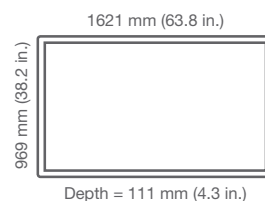

Specifications

		MimioDisplay 550T	MimioDisplay 650T	MimioDisplay 700T	MimioDisplay 840T
OS	Operating System	Windows 7 and Windows 8: Includes multi-touch and gestures. Mac OS and Linux: Single point.	Windows 7 and Windows 8: Includes multi-touch and gestures. Mac OS and Linux: Single point.	Windows 7 and Windows 8: Includes multi-touch and gestures. Mac OS and Linux: Single point.	Windows 7 and Windows 8: Includes multi-touch and gestures. Mac OS and Linux: Single point.
	DIMENSIONS	Overall Dimensions	1306 mm x 769 mm x 110 mm (51.4 in. x 30.3 in. x 4.3 in.)	1524 mm x 910 mm x 114 mm (60 in. x 35.8 in. x 4.5 in.)	1621 mm x 969 mm x 111 mm (63.8 in. x 38.2 in. x 4.3 in.)
Weight		47.1 kg (103.8 lb)	62.2 kg (137.1 lb)	74 kg (163.1 lb)	101 kg (222.7 lb)
Effective Screen Size		1218 mm x 688 mm (48 in. x 27.1 in.)	1428 mm x 840 mm (56.2 in. x 33.1 in.)	1538 mm x 866 mm (60.6 in. x 34.1 in.)	1874.4 mm x 1060.4 mm (73.8 in. x 41.7)
SYSTEM SPECIFICATIONS	Tracking Technology	Surface Light Wave	Surface Light Wave	Surface Light Wave	Surface Light Wave
	Touch Points	6	6	6	6
	Touch Tool	Stylus, Finger, Solid Object	Stylus, Finger, Solid Object	Stylus, Finger, Solid Object	Stylus, Finger, Solid Object
	Tracking Accuracy	+/-2 mm (0 in.)	+/-2 mm (0 in.)	+/-2 mm (0 in.)	+/-2 mm (0 in.)
	Tracking Read Speed	>100 frames/s	>100 frames/s	>100 frames/s	>100 frames/s
	Tracking Response Time	10 ms	10 ms	10 ms	10 ms
LED PANEL SPECIFICATIONS	Active Screen Size (Diagonal)	1397 mm (55 in.)	1651 mm (65 in.)	1778 mm (70 in.)	2133.6 mm (84 in.)
	Picture Response Time (Gray to Gray)	6.5 ms	8 ms	6 ms	5 ms
	Pixel Pitch (mm)	0.63 W x 0.21 H	0.744	0.802	0.4845 H x 0.4845 V
	Panel Resolution	1920 x 1080	1920 x 1080	1920 X 1080	3840 x 2160
	Display Colors	1.07 Billion	1.07 Billion	1.07 Billion	1.06 Billion
	Brightness (nits)	400	350	350	350
	Contrast Ratio	4000 : 1	4000 : 1	4000 : 1	1600 : 1
	Viewing Angle	Hor. 178°, Ver. 178°	Hor. 178°, Ver. 178°	Hor. 176°, Ver. 176°	Hor. 178°, Ver. 178°
	Storage Temperature	-4° ~ 140° F	-4° ~ 140° F	-4° ~ 140° F	-4° ~ 140° F
	Operating Temperature	32° ~ 122°F	32° ~ 122°F	32° ~ 122°F	32° ~ 122°F
	Power Consumption - Operating	<135 W	<180 W	<230 W	<420 W
	Power Consumption - Sleep Mode	<0.5 W	<0.5 W	<0.75 W	<0.8 W
	Input/Output Description	Input: VGA x1, HDMI x3, Audio x1 Output: VGA x1, HDMI x1, Audio x1 USB: Media x2, Touch x2	Input: VGA x1, HDMI x3, Audio x1 Output: VGA x1, HDMI x1, Audio x1 USB: Media x2, Touch x2	Input: VGA x1, HDMI x3, Audio x1 Output: VGA x1, HDMI x1, Audio x1 USB: Media x2, Touch x2	Input: VGA x1, HDMI x3, Audio x1 Output: VGA x1, HDMI x1, Audio x1 USB: Media x2, Touch x2
VIDEO	Display Format Native Resolution	1920 x 1080	1920 x 1080	1920 x 1080	3840 x 2160
	SOUND	Output	10 W x 2	10 W x 2	10 W x 2
Sound System		Stereo	Stereo	Stereo	Stereo
Equalizer		Yes	Yes	Yes	Yes
Sound Status Memory		Yes	Yes	Yes	Yes
Balance		Yes	Yes	Yes	Yes