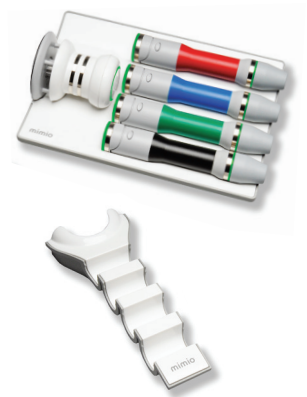

Tabletop recharging tray and convenient magnetic pen holder.