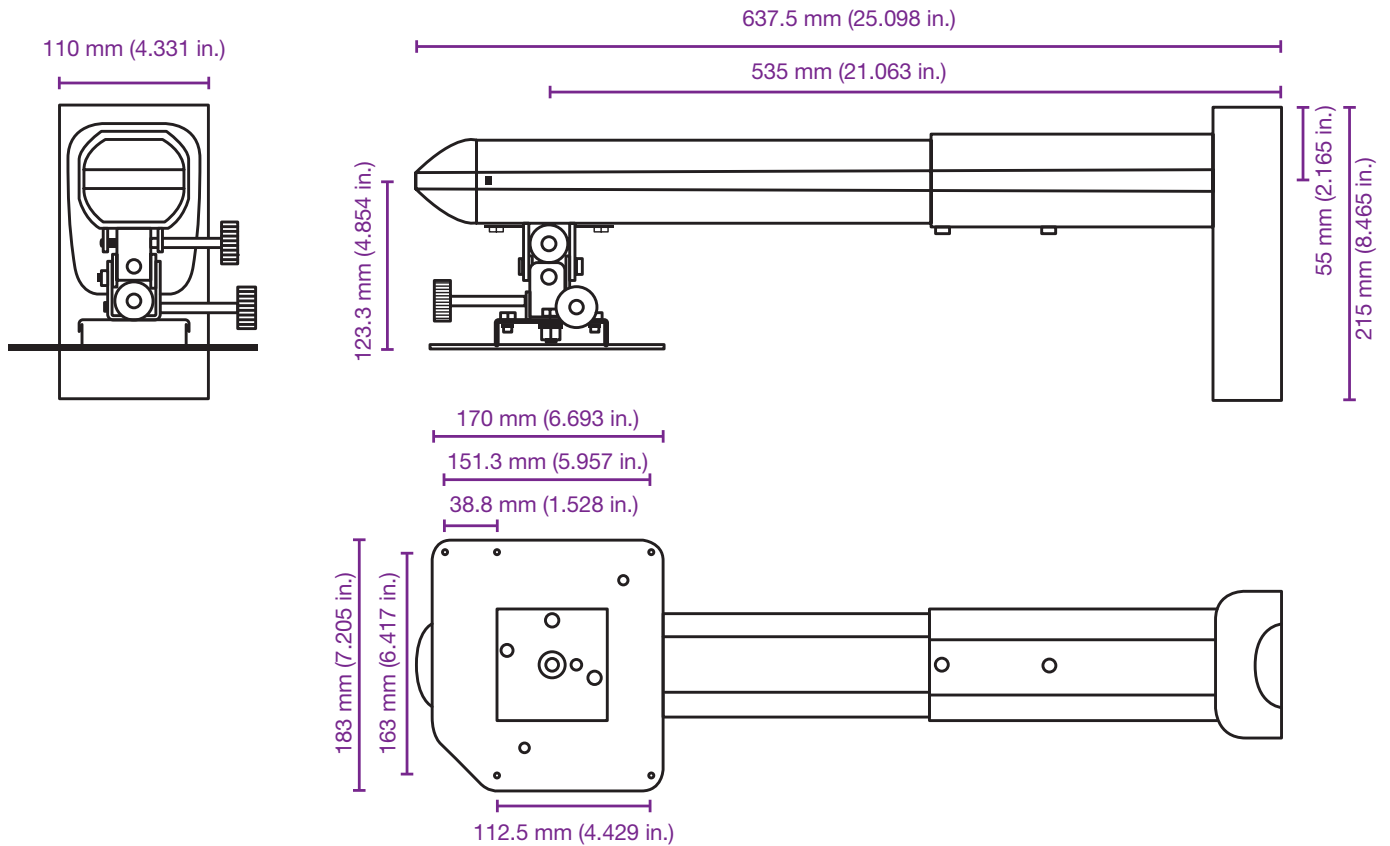

MOUNTING ARM PLACEMENT FOR 16:10 ASPECT WXGA

DIAGONAL WXGA	DISTANCE (D)	BRACKET HEIGHT
70	20.34 (516.51)	10.31 (261.94)
71	20.65 (524.43)	10.45 (265.31)
72	20.96 (532.36)	10.58 (268.68)
73	21.27 (540.3)	10.71 (272.04)
74	21.59 (548.26)	10.84 (275.41)
75	21.9 (556.23)	10.98 (278.77)
76	22.21 (564.22)	11.11 (282.14)
77	22.53 (572.23)	11.24 (285.5)
78	22.84 (580.25)	11.37 (288.87)
79	23.16 (588.28)	11.51 (292.23)
80	23.52 (597.45)	11.66 (296.1)
81	23.8 (604.4)	11.77 (298.96)
82	24.11 (612.48)	11.9 (302.33)
83	24.43 (620.57)	12.04 (305.7)
84	24.75 (628.68)	12.17 (309.06)
85	25.07 (636.81)	12.3 (312.43)
86	25.39 (644.95)	12.43 (315.79)
87	25.78 (654.83)	12.6 (319.93)
88	26.03 (661.18)	12.7 (322.52)
89	26.35 (669.26)	12.83 (325.89)
90	26.67 (677.36)	12.96 (329.25)
91	26.99 (685.47)	13.1 (332.62)
92	27.31 (693.59)	13.23 (335.99)
93	27.63 (701.73)	13.36 (339.35)
94	27.95 (709.88)	13.49 (342.72)
95	28.27 (718.04)	13.63 (346.08)
96	28.78 (731.07)	13.84 (351.47)
97	28.91 (734.41)	13.89 (352.81)
98	29.24 (742.61)	14.02 (356.18)
99	29.56 (750.82)	14.16 (359.54)
100	29.88 (759.05)	14.29 (362.91)

205 Westwood Ave, Long Branch, NJ 07740
Phone: 866-94 BOARDS (26273) / (732)-222-1511
Fax: (732)-222-7088 | E-mail: sales@touchboards.com

MimioProjector Mount

SPECIFICATIONS

Material	Steel / Aluminum Alloy / Plastic
Weight	2.9 kg (6.39 lb)
Dimensions (W x H x D)	110 mm x 215 mm x 637.5 mm (4.33 in. x 8.47 in. x 25.10 in.)
Max. Distance to Wall	535 mm (21.063 in.)
Weight Capacity	15 kg (33.07 lb)
Screw Type	M4
Wall Mount Tilt	Up to +/- 5°
Projector Tilt Angle	+/- 10°
Swivel	+/- 10°
Horizontal	+/- 20 mm (.79 in.)
Horizontal Angle	+/- 10°