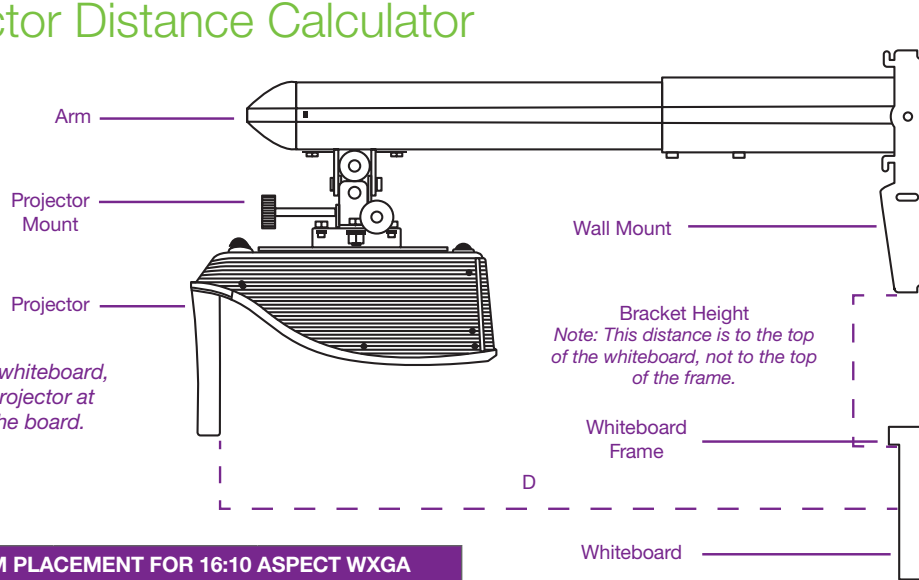

MimioProjector Distance Calculator

When centering on your whiteboard, position the lens of the projector at the horizontal center of the board.

This illustration shows the projector without the wall mount cover.

MOUNTING ARM PLACEMENT FOR 16:10 ASPECT WXGA

DIAGONAL WXGA	DISTANCE (D)	BRACKET HEIGHT
70	20.34 (516.51)	10.31 (261.94)
71	20.65 (524.43)	10.45 (265.31)
72	20.96 (532.36)	10.58 (268.68)
73	21.27 (540.3)	10.71 (272.04)
74	21.59 (548.26)	10.84 (275.41)
75	21.9 (556.23)	10.98 (278.77)
76	22.21 (564.22)	11.11 (282.14)
77	22.53 (572.23)	11.24 (285.5)
78	22.84 (580.25)	11.37 (288.87)
79	23.16 (588.28)	11.51 (292.23)
80	23.52 (597.45)	11.66 (296.1)
81	23.8 (604.4)	11.77 (298.96)
82	24.11 (612.48)	11.9 (302.33)
83	24.43 (620.57)	12.04 (305.7)
84	24.75 (628.68)	12.17 (309.06)
85	25.07 (636.81)	12.3 (312.43)
86	25.39 (644.95)	12.43 (315.79)
87	25.78 (654.83)	12.6 (319.93)
88	26.03 (661.18)	12.7 (322.52)
89	26.35 (669.26)	12.83 (325.89)
90	26.67 (677.36)	12.96 (329.25)
91	26.99 (685.47)	13.1 (332.62)
92	27.31 (693.59)	13.23 (335.99)
93	27.63 (701.73)	13.36 (339.35)
94	27.95 (709.88)	13.49 (342.72)
95	28.27 (718.04)	13.63 (346.08)
96	28.78 (731.07)	13.84 (351.47)
97	28.91 (734.41)	13.89 (352.81)
98	29.24 (742.61)	14.02 (356.18)
99	29.56 (750.82)	14.16 (359.54)
100	29.88 (759.05)	14.29 (362.91)

205 Westwood Ave, Long Branch, NJ 07740
Phone: 866-94 BOARDS (26273) / (732)-222-1511
Fax: (732)-222-7088 | E-mail: sales@touchboards.com

MimioProjector Mount

SPECIFICATIONS

Material	Steel / Aluminum Alloy / Plastic
Weight	2.9 kg (6.39 lb)
Dimensions (W x H x D)	110 mm x 215 mm x 637.5 mm (4.33 in. x 8.47 in. x 25.10 in.)
Max. Distance to Wall	535 mm (21.063 in.)
Weight Capacity	15 kg (33.07 lb)
Screw Type	M4
Wall Mount Tilt	Up to +/- 5°
Projector Tilt Angle	+/- 10°
Swivel	+/- 10°
Horizontal	+/- 20 mm (.79 in.)
Horizontal Angle	+/- 10°