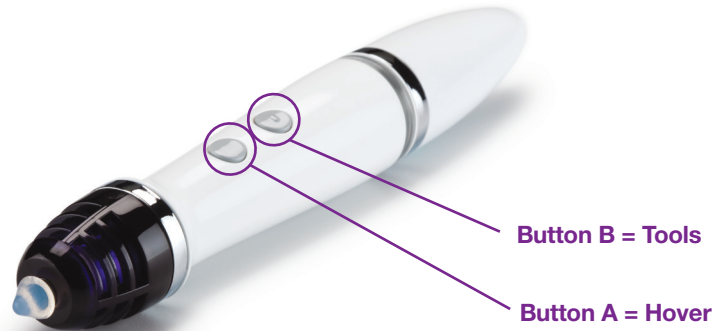

The MimioTeach™ interactive whiteboard easily turns any dry erase whiteboard into an interactive system.

Depressing tip, while holding down Button A, creates Right-Click.

Dock the stylus on the side of the MimioTeach bar for recharging when not in use. Status light will turn solid green during charging.*

*An amber light on the stylus indicates that it must be recharged immediately.

Status Light

Off: Not receiving power; USB/power cable is not connected, or MimioTeach is turned off.

Solid Green: MimioTeach is connected and receiving power; MimioStudio™ software is running.