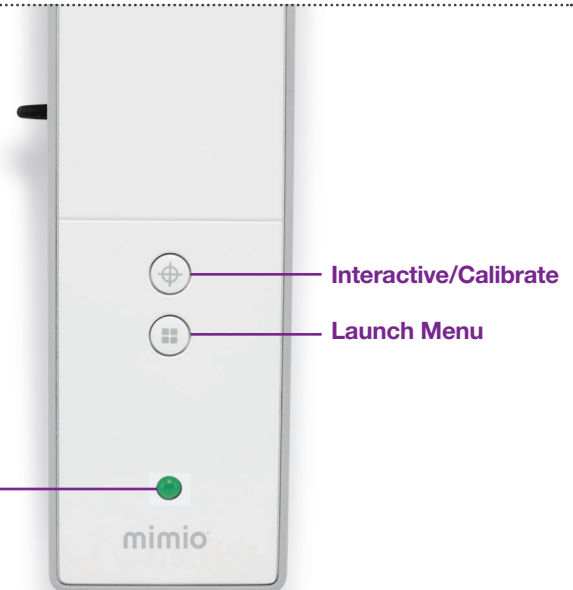

The MimioTeach™ interactive whiteboard easily turns any dry erase whiteboard into an interactive system.

Depressing tip, while holding down Button A, creates Right-Click.

Dock the stylus on the side of the MimioTeach bar for recharging when not in use. Status light will turn solid green during charging.*

*An amber light on the stylus indicates that it must be recharged immediately.

Status Light

Off: Not receiving power; USB/power cable is not connected, or MimioTeach is turned off.

Solid Green: MimioTeach is connected and receiving power; MimioStudio™ software is running.

Flashing Green: MimioTeach is connected and receiving power; MimioStudio software is not running.

Solid Amber: MimioTeach is connected and receiving power; MimioTeach is searching for connection to the MimioHub™ receiver.