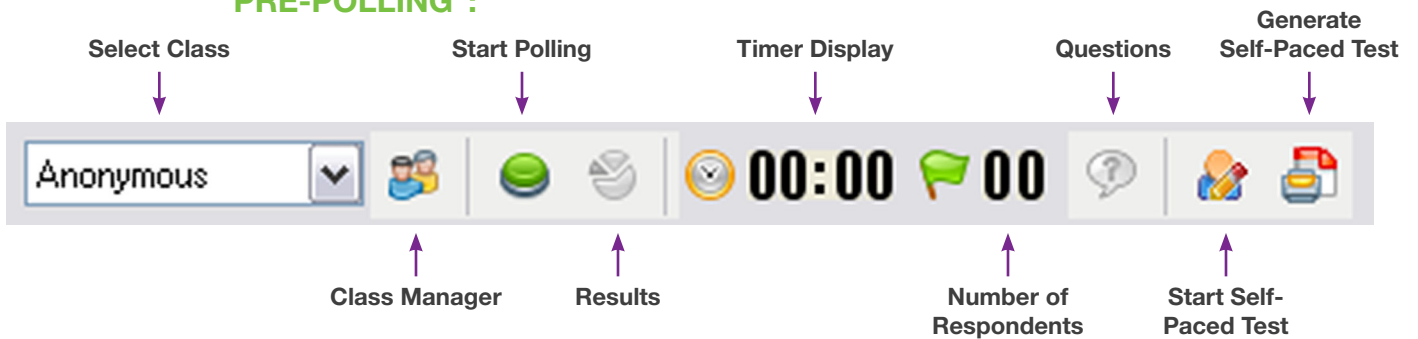

MimioVote Toolbar

MimioVote Toolbar is used in conjunction with MimioVote Question templates while in MimioStudio Notebook.

PRE-POLLING*:

TO STOP POLLING:

Quick Vote Toolbar

Use Mimio Quick Vote to poll students while outside of Notebook. Access Mimio Quick Vote via the Applications button on your MimioStudio Tools Toolbar.

* The MimioVote Toolbar will only appear when a MimioVote Station is connected to your computer and a MimioVote Question template is on a page within your lesson.