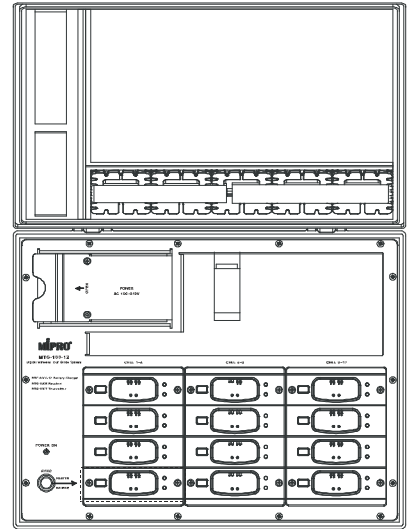

MTG-100C-12 12-Slot Storage and Charger Carry Case

Key Features

- The protective case provides a convenient way to charge, carry and store your entire system.
- Quick-charge in less than 4 hours.
- Each charging slot has separate "red" charging and "green" ready indicator.
- Innovative "Sync" button for automatic frequency synchronization from master to all MTG-100R receivers and MTG-100T transmitters.
- Built-in certified 100~250V AC switching power supply with well-vented design.
- Organizes 10 earphones and 2 headset microphone neatly in one case.

Related Products

MTG-100R	Digital Portable Receiver
MTG-100T	Digital Portable Transmitter

Technical Specifications

Charge Systems	12 (portable receivers and/or transmitters)
Charge Time	< 4 hours
Max. Power Consumption	26 W
Dimensions (W x H x D)	403 x 133 x 306 mm | 15.9 x 5.2 x 12 "
Weight	< 6kg | 13 lbs

205 Westwood Ave, Long Branch, NJ 07740
Phone: 866-94 BOARDS (26273) / (732)-222-1511
Fax: (732)-222-7088 | E-mail: sales@touchboards.com

MIPRO Electronics Co., Ltd

Headquarters: 814 Pei-kang Road, Chiayi, 60096, Taiwan
Tel: +886.5.238.0809 | Fax: +886.5.238.0803
www.mipro.com.tw | mipro@mipro.com.tw

Specifications subject to change without notice. SS015/06