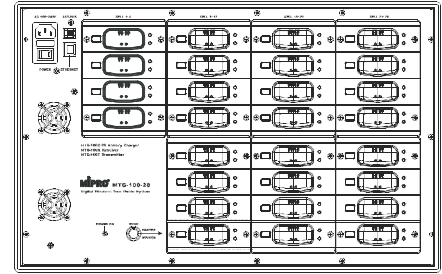

MTG-100C-28 28-Slot Storage and Charger Carry Case

Key Features

- The protective case provides a convenient way to charge, carry and store your entire system.
- Quick-charge in less than 4 hours.
- Each charging slot has separate "red" charging and "green" ready indicator.
- Innovative "Sync" button for automatic frequency synchronization from master to all MTG-100R receivers and MTG-100T transmitters.
- Built-in certified 100~250V AC switching power supply with well-vented design.
- Organizes 24 earphones and 2 headset microphone neatly in one case.

Related Products

MTG-100R	Digital Portable Receiver
MTG-100T	Digital Portable Transmitter

Technical Specifications

Charge Systems	28 (portable receivers and/or transmitters)
Charge Time	< 4 hours
Max. Power Consumption	80W
Dimensions (W x H x D)	530 x 190 x 330 mm 20.9 x 7.5 x 13 "
Weight	< 9 kg 20 lbs
Ethernet Networking Interface	Yes
ACT-BUS static IP set up interface	Yes