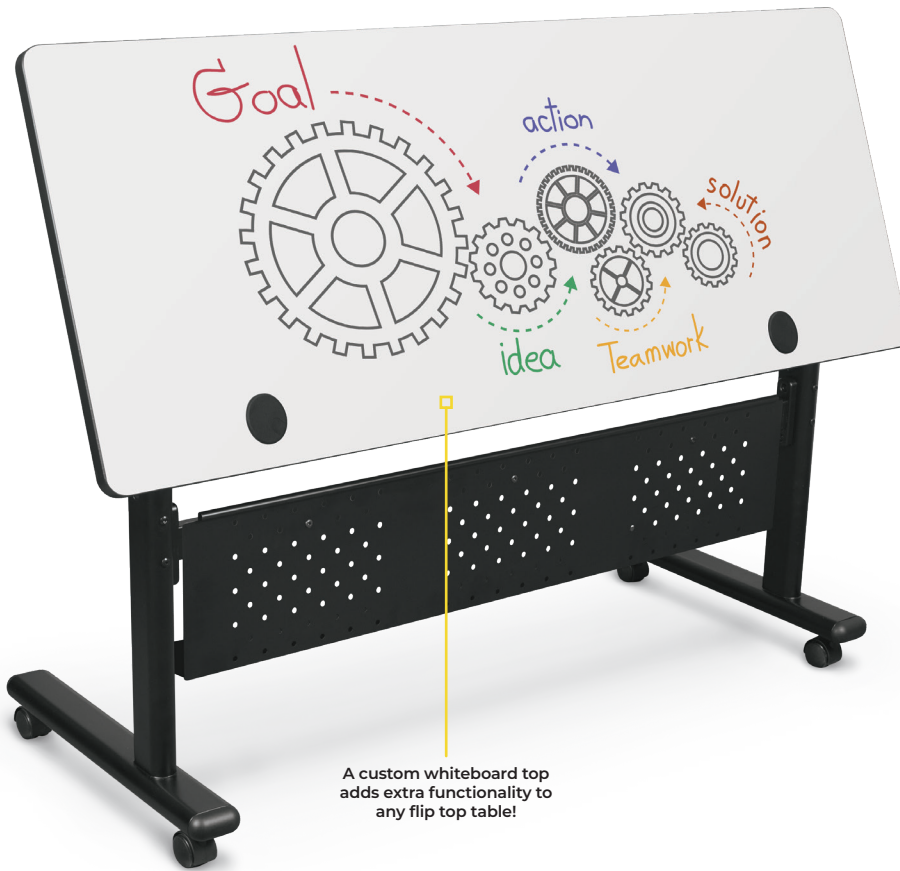

HEIGHT ADJUSTABLE FLIPPER TABLES

Conference & Training Tables (26" – 34")

Create multi-height seating in any space.

Tables accommodate a wide variety of users, seating options, and eye levels.

MOORECO™

A custom whiteboard top adds extra functionality to any flip top table!

Clamp Mount Outlet & USB Charger provides convenient desktop charging and power.

HEIGHT ADJUSTABLE FLIPPER TABLES (26" – 34")

- Easily accommodate a range of ages and sizes with the Height Adjustable Flipper Conference & Training Table, the most flexible table on the market.
- Tables adjust from 26" to 34" high. Tops flip back with a simple one handed lever mechanism to allow for easy transport and nesting for compact storage.
- Each features a 1" thick HPL top available in multiple quick ship laminate colors, or can be customized with any HPL and edgeband. Call for more information.
- The black powder-coated steel frame includes a stabilizing stretcher bar and 2" casters (two locking).
- Optional modesty panel available for 6024 and 7224 tables.
- Tested to support up to 300 lbs.
- Clamp Mount Outlet & USB Charger provides instant desktop power and charging accessibility.
- Optional rubber ganging device allows you to join your table configurations with ease.
- **PLEASE NOTE:** Custom orders (other than QuickShip options listed) and whiteboard top option are subject to an upcharge and laminate availability. Please contact your sales representative for current availability and lead time information.