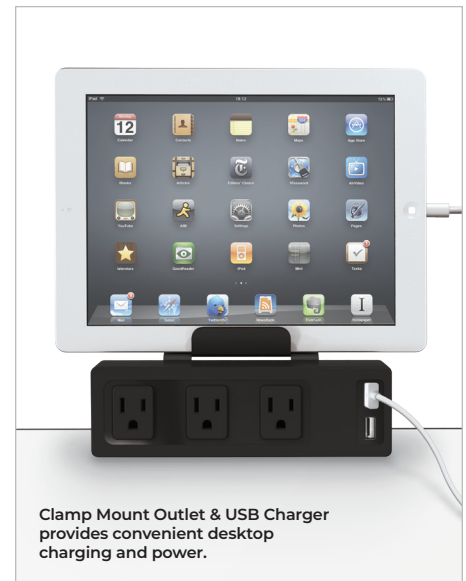

HEIGHT ADJUSTABLE FLIPPER TABLES

Conference & Training Tables (26" – 34")

Create multi-height seating in any space.

Tables accommodate a wide variety of users, seating options, and eye levels.

MOORECO™

A custom whiteboard top adds extra functionality to any flip top table!

Clamp Mount Outlet & USB Charger provides convenient desktop charging and power.

HEIGHT ADJUSTABLE FLIPPER TABLES (26" – 34")

- Easily accommodate a range of ages and sizes with the Height Adjustable Flipper Conference & Training Table, the most flexible table on the market.
- Tables adjust from 26" to 34" high. Tops flip back with a simple one handed lever mechanism to allow for easy transport and nesting for compact storage.
- Each features a 1" thick HPL top available in multiple quick ship laminate colors, or can be customized with any HPL and edgeband. Call for more information.
- The black powder-coated steel frame includes a stabilizing stretcher bar and 2" casters (two locking).
- Optional modesty panel available for 6024 and 7224 tables.
- Tested to support up to 300 lbs.
- Clamp Mount Outlet & USB Charger provides instant desktop power and charging accessibility.
- Optional rubber ganging device allows you to join your table configurations with ease.
- **PLEASE NOTE:** Custom orders (other than QuickShip options listed) and whiteboard top option are subject to an upcharge and laminate availability. Please contact your sales representative for current availability and lead time information.