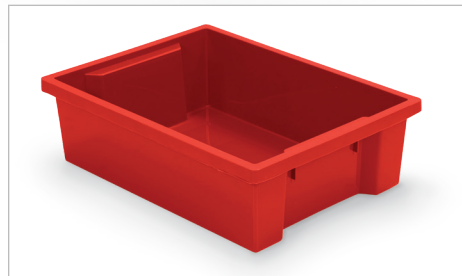

MOORECO™

Plastic Storage Tubs

Tubs fit a variety of carts and easels. Call for details.

Plastic Storage Tubs

- Plastic storage tubs fit a variety of Best-Rite® easels and carts, or work as individual storage containers.
- Made of virtually indestructible and recyclable plastic. Available in sets of 2, 4, 6, or 9 in assorted red and blue. Clear tubs available in sets of 6.

Part No.	Description	Product Dimensions	Ship Wt.
Plastic Storage Tubs			
TUBS-2*	Set of 2 (1 Red / 1 Blue)	4.25"H x 10.25"W x 13.75"D	4 lbs
TUBS-4*	Set of 4 (2 Red / 2 Blue)	4.25"H x 10.25"W x 13.75"D	5 lbs
TUBS-6*	Set of 6 (3 Red / 3 Blue)	4.25"H x 10.25"W x 13.75"D	7 lbs
TUBS-9*	Set of 9 (Assorted red and blue)	4.25"H x 10.25"W x 13.75"D	10 lbs
TUBS-6-CLR*	Set of 6 (Clear)	4.25"H x 10.25"W x 13.75"D	7 lbs