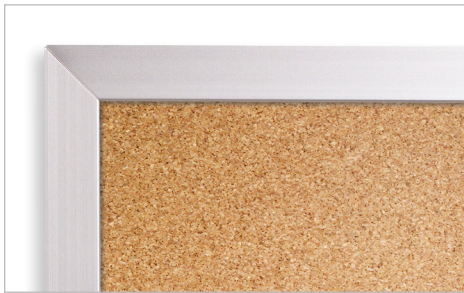

Valu-Tak Tackboard

with Aluminum Trim

MOORECO™

Durable anodized aluminum trim features hairline miter corners for a tight fit and clean appearance.

Natural Cork Technical Information

- Natural cork surface offers excellent resiliency and tack holding properties.
- The cork layer consists of finely grained composition cork produced with .5mm granulated cork and a polyurethane binder.
- The .06" thick 100% natural cork layer is permanently bonded to a .44" thick layer of insulation board.
- Boards are factory framed. Custom sizes are available

Valu-Tak Tackboard - Aluminum Trim

- Natural cork surface gives you a traditional tackboard with excellent resiliency and tackability.
- Recyclable .06" cork surface is bonded to a .44" tackable substrate for good tack-holding ability. Cork is durable and self-healing.
- Anodized aluminum trim has a .88" profile with hairline mitered corners. Black aluminum trim available at an upcharge.
- Manufactured in the US of foreign and domestic materials. Ten year limited warranty.
- Has achieved GREENGUARD GOLD Certification.

Part No.	Product Dimensions	Ship Wt.
Valu-Tak Tackboard - Aluminum Trim		
301AA*	1.5'H x 2'W	3 lbs
301AB*	2'H x 3'W	7 lbs
301AC**	3'H x 4'W	13 lbs
301AD	4'H x 4'W	20 lbs
301AF	4'H x 5'W	28 lbs
301AG	4'H x 6'W	30 lbs
301AH	4'H x 8'W	38 lbs
301AK	4'H x 10'W	42 lbs
301AM	4'H x 12'W	47 lbs