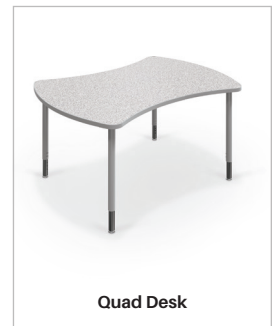

Tote Tray

for Student Desks

Tote Tray for Student Desks

- Durable tub unit retrofits to the bottom of your desk for instant enclosed storage.
- Plastic tote is translucent so you can see contents. Unit measures 3.75"H x 13"W x 17"D.
- Fits the following desk lines: Shapes, Economy Shapes, Cloud 9 (medium and large), Chevron (large), and Quad. Call for assistance with a specific desk inquiry.

Part No.	Description	Product Dimensions	Ship Wt.
Tote Tray for Student Desks			
83530*	Black (set of 2)	3.75"H x 13"W x 17"D	18 lbs

*Ships UPS. Shipping weights are listed on a per item basis and may vary based on quantities ordered.