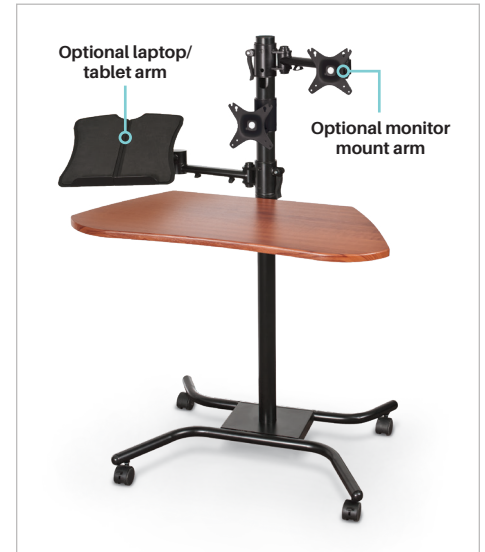

ESSENTIALS
BY MOORECO

WOW Flexi-Desk

In
Stock

- Get ultimate flexibility and mobility with the WOW Flexi-Desk modular workstation.
- Black powder-coated steel frame includes 2" dual-wheel casters (two locking). Shelves are .75" cherry woodgrain laminate.
- Central post serves as a hub for accessory shelves. All shelves and accessories adjust in height for custom ergonomics. Includes clips and hollow tubing for cable management.
- Comes standard with keyboard/laptop shelf (31.5"W x 15.75"D) and single monitor mount (holds up to 23"/30 lb monitor). Mount pans left and right for optimal viewing.
- Optional single-arm monitor mount extends up to 15.5" and holds up to 23"/30 lb display.
- Optional laptop/tablet shelf (11"H x 14.5"W) has adjustable dual-arm so you can position your laptop/tablet for use as a second display.
- Optional power strip available.

Part No.	Item	Product Dimensions	Ship Wt.
90329*	WOW Flexi-Desk	46.5"H x 31.5"W x 26.5"D	29 lbs
66642*	Extendible Monitor Mount	4.5"H x 4.5"W x 12"D	4 lbs
66641*	Laptop/Tablet Arm	11"H x 14.5"W x 15.5"D	8 lbs
66450*	Basic Power Strip with Surge Protector	4 outlets / 25' cord / cord winder	4 lbs