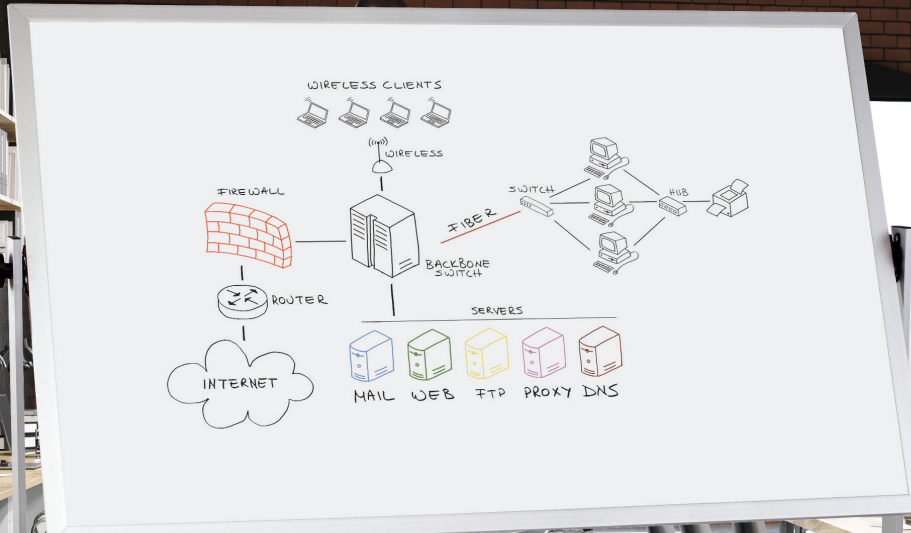

Deluxe Mobile Reversible Boards

MOORECO™

Also available in graphic surfaces. Call for details.

Smallest size ships UPS

Deluxe Mobile Reversible Boards

- Get up to twice the functional space of a wall-mounted board with a versatile and mobile Deluxe Mobile Reversible Board.
- Boards are double-sided and available in a variety of surface combinations, including porcelain steel magnetic dry erase markerboard, Dura-Rite® HPL dry erase markerboard, and tackable natural cork.
- Panel rotates 360° on a pivot hinge, and locks into place with the turn of a knob.
- Available with a panel size of 40"H x 30"W, 4'H x 5'W, 4'H x 6'W, or 4'H x 8'W. Smallest size ships UPS to save you time and money.
- Anodized aluminum trim includes a full-length accessory tray. Wide base design for stability includes 3" locking casters.

Part No.	Surfaces	Panel Dim.	Overall Dim.	Ship Wt.
Deluxe Mobile Reversible Board - Aluminum Trim				
668AC-DD**	Porcelain Steel / Porcelain Steel	40"H x 30"W	76.5"H x 35"W x 24"D	60 lbs
668AC-DC**	Porcelain Steel / Natural Cork	40"H x 30"W	76.5"H x 35"W x 24"D	75 lbs
668AC-HH**	Dura-Rite / Dura-Rite	40"H x 30"W	76.5"H x 35"W x 24"D	47 lbs
668AC-HC**	Dura-Rite / Natural Cork	40"H x 30"W	76.5"H x 35"W x 24"D	47 lbs
668AC-CC**	Natural Cork / Natural Cork	40"H x 30"W	76.5"H x 35"W x 24"D	76 lbs
668AF-DD	Porcelain Steel / Porcelain Steel	4'H x 5'W	79.5"H x 65"W x 24"D	116 lbs
668AF-DC	Porcelain Steel / Natural Cork	4'H x 5'W	79.5"H x 65"W x 24"D	105 lbs
668AF-HH	Dura-Rite / Dura-Rite	4'H x 5'W	79.5"H x 65"W x 24"D	81 lbs
668AF-HC	Dura-Rite / Natural Cork	4'H x 5'W	79.5"H x 65"W x 24"D	94 lbs
668AF-CC	Natural Cork / Natural Cork	4'H x 5'W	79.5"H x 65"W x 24"D	129 lbs