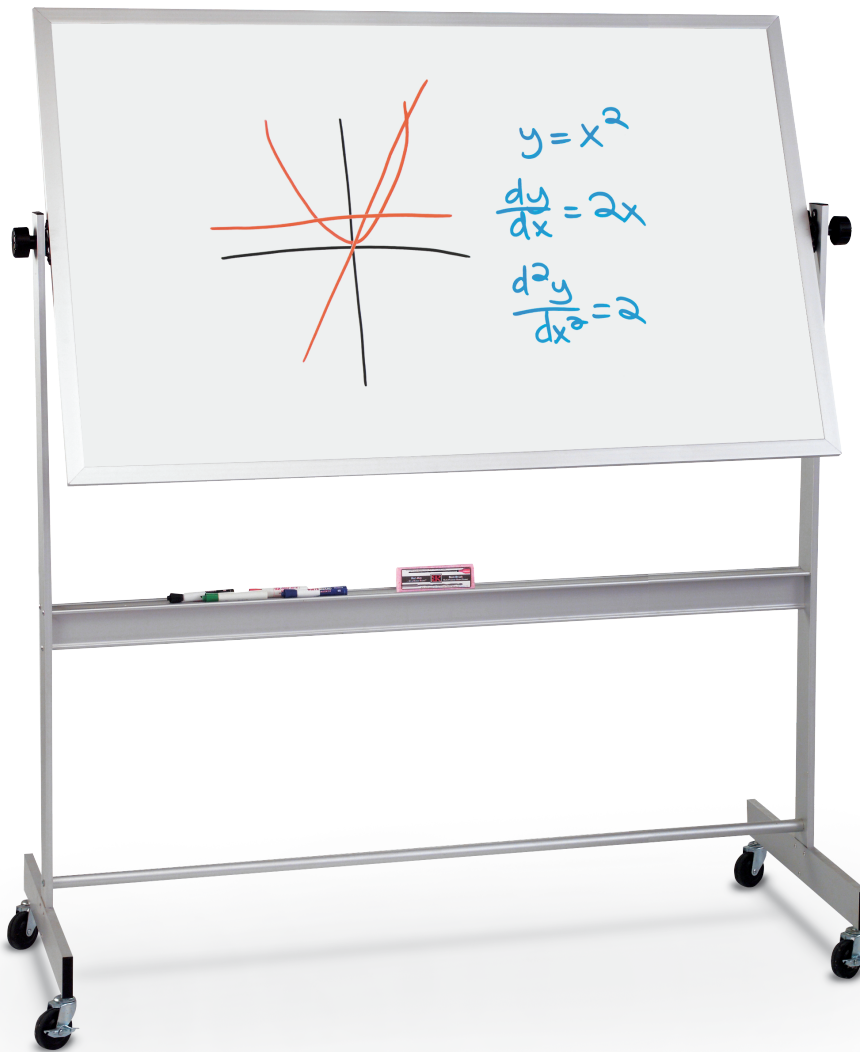

Deluxe Mobile Reversible Boards

MOORECO™

Also available in graphic surfaces. Call for details.

Smallest size ships UPS

Deluxe Mobile Reversible Boards

- Get up to twice the functional space of a wall-mounted board with a versatile and mobile Deluxe Mobile Reversible Board.
- Boards are double-sided and available in a variety of surface combinations, including porcelain steel magnetic dry erase markerboard, Dura-Rite® HPL dry erase markerboard, and tackable natural cork.
- Panel rotates 360° on a pivot hinge, and locks into place with the turn of a knob.
- Available with a panel size of 40"H x 30"W, 4'H x 5'W, 4'H x 6'W, or 4'H x 8'W. Smallest size ships UPS to save you time and money.
- Anodized aluminum trim includes a full-length accessory tray. Wide base design for stability includes 3" locking casters.

Part No.	Surfaces	Panel Dim.	Overall Dim.	Ship Wt.
Deluxe Mobile Reversible Board - Aluminum Trim				
668AC-DD**	Porcelain Steel / Porcelain Steel	40"H x 30"W	76.5"H x 35"W x 24"D	60 lbs
668AC-DC**	Porcelain Steel / Natural Cork	40"H x 30"W	76.5"H x 35"W x 24"D	75 lbs
668AC-HH**	Dura-Rite / Dura-Rite	40"H x 30"W	76.5"H x 35"W x 24"D	47 lbs
668AC-HC**	Dura-Rite / Natural Cork	40"H x 30"W	76.5"H x 35"W x 24"D	47 lbs
668AC-CC**	Natural Cork / Natural Cork	40"H x 30"W	76.5"H x 35"W x 24"D	76 lbs
668AF-DD	Porcelain Steel / Porcelain Steel	4'H x 5'W	79.5"H x 65"W x 24"D	116 lbs
668AF-DC	Porcelain Steel / Natural Cork	4'H x 5'W	79.5"H x 65"W x 24"D	105 lbs
668AF-HH	Dura-Rite / Dura-Rite	4'H x 5'W	79.5"H x 65"W x 24"D	81 lbs
668AF-HC	Dura-Rite / Natural Cork	4'H x 5'W	79.5"H x 65"W x 24"D	94 lbs
668AF-CC	Natural Cork / Natural Cork	4'H x 5'W	79.5"H x 65"W x 24"D	129 lbs