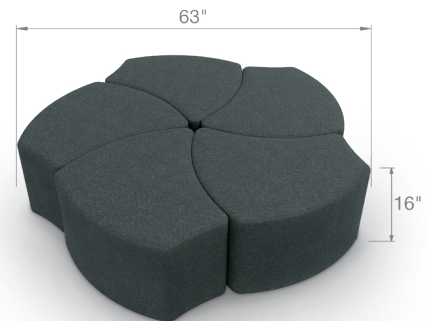

# Economy Gray Shapes Soft Seating

Modular Upholstered Stool & Lounge Seat

MOORECO™

Coordinates with the Economy Soft Seating Pouf Stool/Ottoman

## Economy Gray Shapes Soft Seating

- Configurable Economy Gray Shapes Modular Lounge Seating soft seating makes a bold statement in any environment.
- The innovative design allows users to quickly reconfigure their space to create endless arrangements and pod sizes. Easily form collaborative groups, reception spaces, or public lounging to perfectly fit your needs.
- Available in two sizes, both suitable for adults and kids.
- The compact form factor of the smaller stool saves floor space while also making it perfect for classroom configurations.
- Upholstered in a durable neutral gray fabric.
- Frame constructed utilizing construction grade plywood and hardwood for durability and flexibility.
- High density CAL117-2013 compliant foam provides seating comfort. Nylon cushioned glides on bottom base.
- Sold individually or in sets of five for easy group arrangements.
- Made in the USA.

Part No.	Item	Product Dimensions	Ship Wt.
<b>Economy Gray Shapes Soft Seating</b>			
910-001*	Economy Gray Shapes Upholstered Stool	16"H x 19.25"W x 18.5"D	20 lbs
910-5-001*	Economy Gray Shapes Upholstered Stool (Set of 5)	16"H x 19.25"W x 18.5"D	100 lbs
920-001*	Economy Gray Shapes Lounge Seat	16"H x 29"W x 27.5"D	31 lbs
920-5-001	Economy Gray Shapes Lounge Seat (Set of 5)	16"H x 29"W x 27.5"D	155 lbs