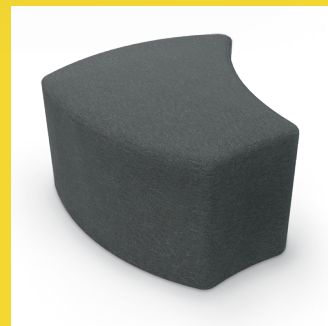

# Economy Gray Shapes Soft Seating

Modular Upholstered Stool & Lounge Seat

MOORECO™

Coordinates with the Economy Soft Seating Pouf Stool/Ottoman

## Economy Gray Shapes Soft Seating

- Configurable Economy Gray Shapes Modular Lounge Seating soft seating makes a bold statement in any environment.
- The innovative design allows users to quickly reconfigure their space to create endless arrangements and pod sizes. Easily form collaborative groups, reception spaces, or public lounging to perfectly fit your needs.
- Available in two sizes, both suitable for adults and kids.
- The compact form factor of the smaller stool saves floor space while also making it perfect for classroom configurations.
- Upholstered in a durable neutral gray fabric.
- Frame constructed utilizing construction grade plywood and hardwood for durability and flexibility.
- High density CAL117-2013 compliant foam provides seating comfort. Nylon cushioned glides on bottom base.
- Sold individually or in sets of five for easy group arrangements.
- Made in the USA.

Part No.	Item	Product Dimensions	Ship Wt.
<b>Economy Gray Shapes Soft Seating</b>			
910-001*	Economy Gray Shapes Upholstered Stool	16"H x 19.25"W x 18.5"D	20 lbs
910-5-001*	Economy Gray Shapes Upholstered Stool (Set of 5)	16"H x 19.25"W x 18.5"D	100 lbs
920-001*	Economy Gray Shapes Lounge Seat	16"H x 29"W x 27.5"D	31 lbs
920-5-001	Economy Gray Shapes Lounge Seat (Set of 5)	16"H x 29"W x 27.5"D	155 lbs