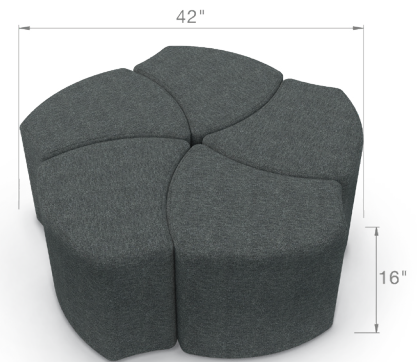

# Economy Gray Shapes Soft Seating

Modular Upholstered Stool & Lounge Seat

MOORECO™

Coordinates with the Economy Soft Seating Pouf Stool/Ottoman

## Economy Gray Shapes Soft Seating

- Configurable Economy Gray Shapes Modular Lounge Seating soft seating makes a bold statement in any environment.
- The innovative design allows users to quickly reconfigure their space to create endless arrangements and pod sizes. Easily form collaborative groups, reception spaces, or public lounging to perfectly fit your needs.
- Available in two sizes, both suitable for adults and kids.
- The compact form factor of the smaller stool saves floor space while also making it perfect for classroom configurations.
- Upholstered in a durable neutral gray fabric.
- Frame constructed utilizing construction grade plywood and hardwood for durability and flexibility.
- High density CAL117-2013 compliant foam provides seating comfort. Nylon cushioned glides on bottom base.
- Sold individually or in sets of five for easy group arrangements.
- Made in the USA.

Part No.	Item	Product Dimensions	Ship Wt.
<b>Economy Gray Shapes Soft Seating</b>			
910-001*	Economy Gray Shapes Upholstered Stool	16"H x 19.25"W x 18.5"D	20 lbs
910-5-001*	Economy Gray Shapes Upholstered Stool (Set of 5)	16"H x 19.25"W x 18.5"D	100 lbs
920-001*	Economy Gray Shapes Lounge Seat	16"H x 29"W x 27.5"D	31 lbs
920-5-001	Economy Gray Shapes Lounge Seat (Set of 5)	16"H x 29"W x 27.5"D	155 lbs