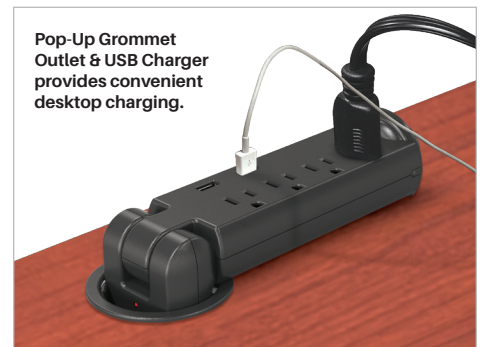

MOORECO™

Economy Trend Podium Desk

**In
Stock**

Economy Trend Podium Desk

- The innovative and stylish Economy Trend Podium Desk combines a desk and podium into one convenient and flexible workspace.
- Desktop work surface (30"H x 42"W x 24.5"D) is made with 1" thick vacuum-formed PVC with a cherry woodgrain finish.
- Tilted podium top (19.75"W x 20.75"D) features 6" of height adjustment, includes a paper stop, and locks into place.
- Podium body (43"-49"H x 19.75"W x 20.75"D) features two adjustable interior shelves and locks for security. Economy Trend Podium can also be purchased as a stand-alone unit.
- Grommets in the desktop and podium body provide easy cable management. Frame is powder-coated steel with 3" locking non-marring casters. Perforated modesty panel and angled legs add style and function.
- Optional AV panel includes AV ports, two USB ports, an auxiliary port, and a VGA port.
- Has achieved GREENGUARD GOLD Certification.
- Get lockable storage close at hand with the optional locking pencil drawer, ideal for documents, pens, and other small items. Interior measures 13"W.
- Pop-Up Grommet Outlet & USB Charger provides instant desktop power and charging accessibility.

Part No.	Item	Product Dimensions	Ship Wt.
Economy Trend Podium Desk			
27692	Economy Trend Podium Desk (Desk + Podium)	43" - 49"H x 60"W x 24.5"D	139 lbs
27694	Economy Trend Podium (Podium only)	43" - 49"H x 19.75"W x 20.75"D	80 lbs
Optional Accessories			
66656*	AV Panel	3"H x 6"W	1 lb
34443*	Accessory Locking Pencil Drawer	3.5"H x 15.5"W x 12.5"D	9 lbs
66666*	Pop-Up Grommet Outlet & USB Charger	11.62"H x 2.86"W x 2.86"D	2 lbs