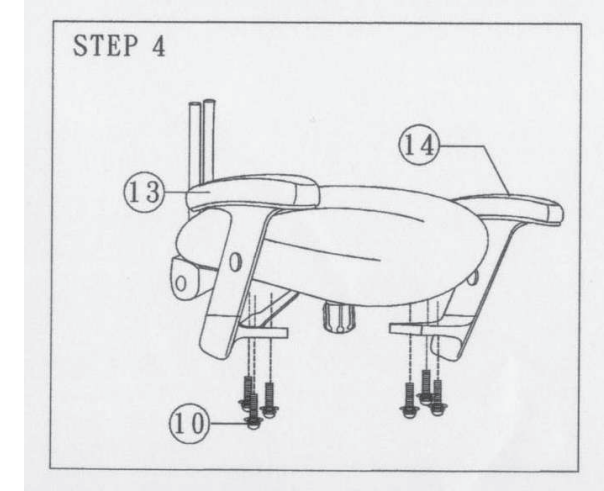

We've Got Your Back[®]

#34434 Ergo-Executive

Parts/Hardware

We've Got Your Back[®]

#34434 Ergo-Executive

Adjust Height & Angle
of Headrest

Shipping Information
0.5 Cubic Feet
7.0 lbs.