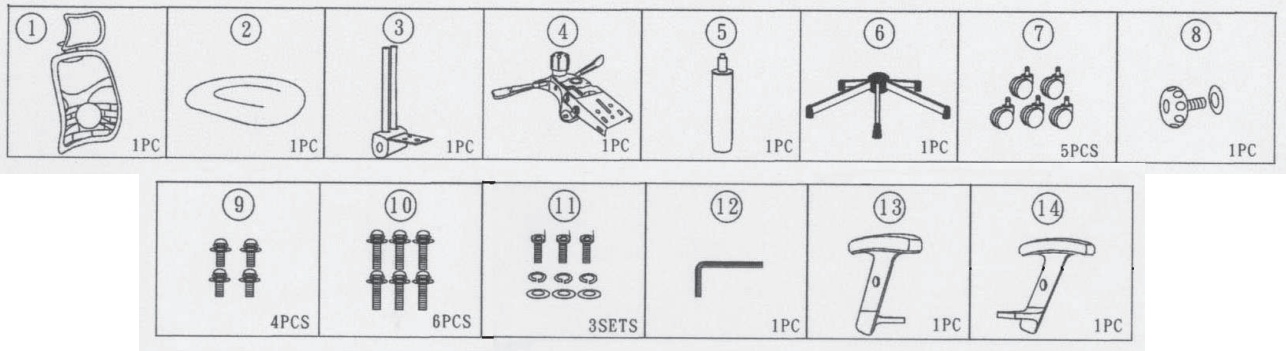

We've Got Your Back[®]

#34434 Ergo-Executive

Parts/Hardware

We've Got Your Back[®]

#34434 Ergo-Executive

Adjust Height & Angle
of Headrest

Shipping Information
0.5 Cubic Feet
7.0 lbs.