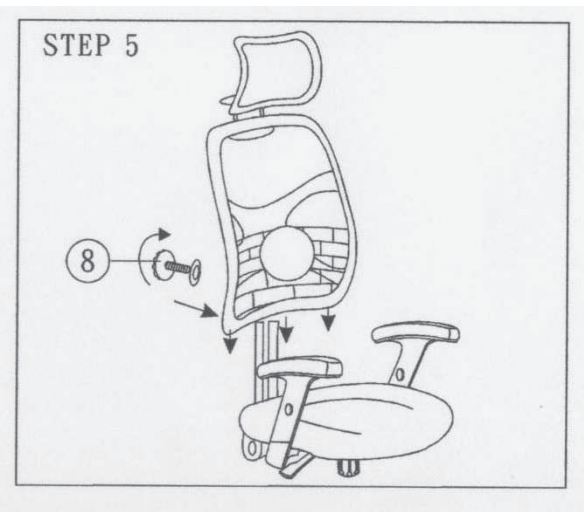

We've Got Your Back[®]

#34434 Ergo-Executive

Parts/Hardware

We've Got Your Back[®]

#34434 Ergo-Executive

Adjust Height & Angle
of Headrest

Shipping Information
0.5 Cubic Feet
7.0 lbs.