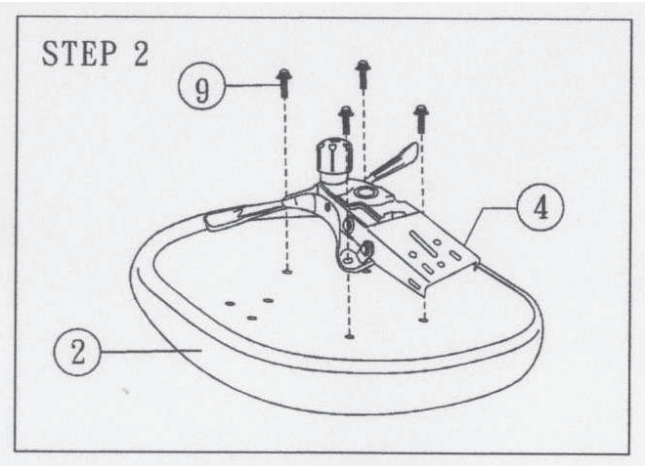

We've Got Your Back[®]

#34434 Ergo-Executive

Parts/Hardware

We've Got Your Back[®]

#34434 Ergo-Executive

Adjust Height & Angle
of Headrest

Shipping Information
0.5 Cubic Feet
7.0 lbs.