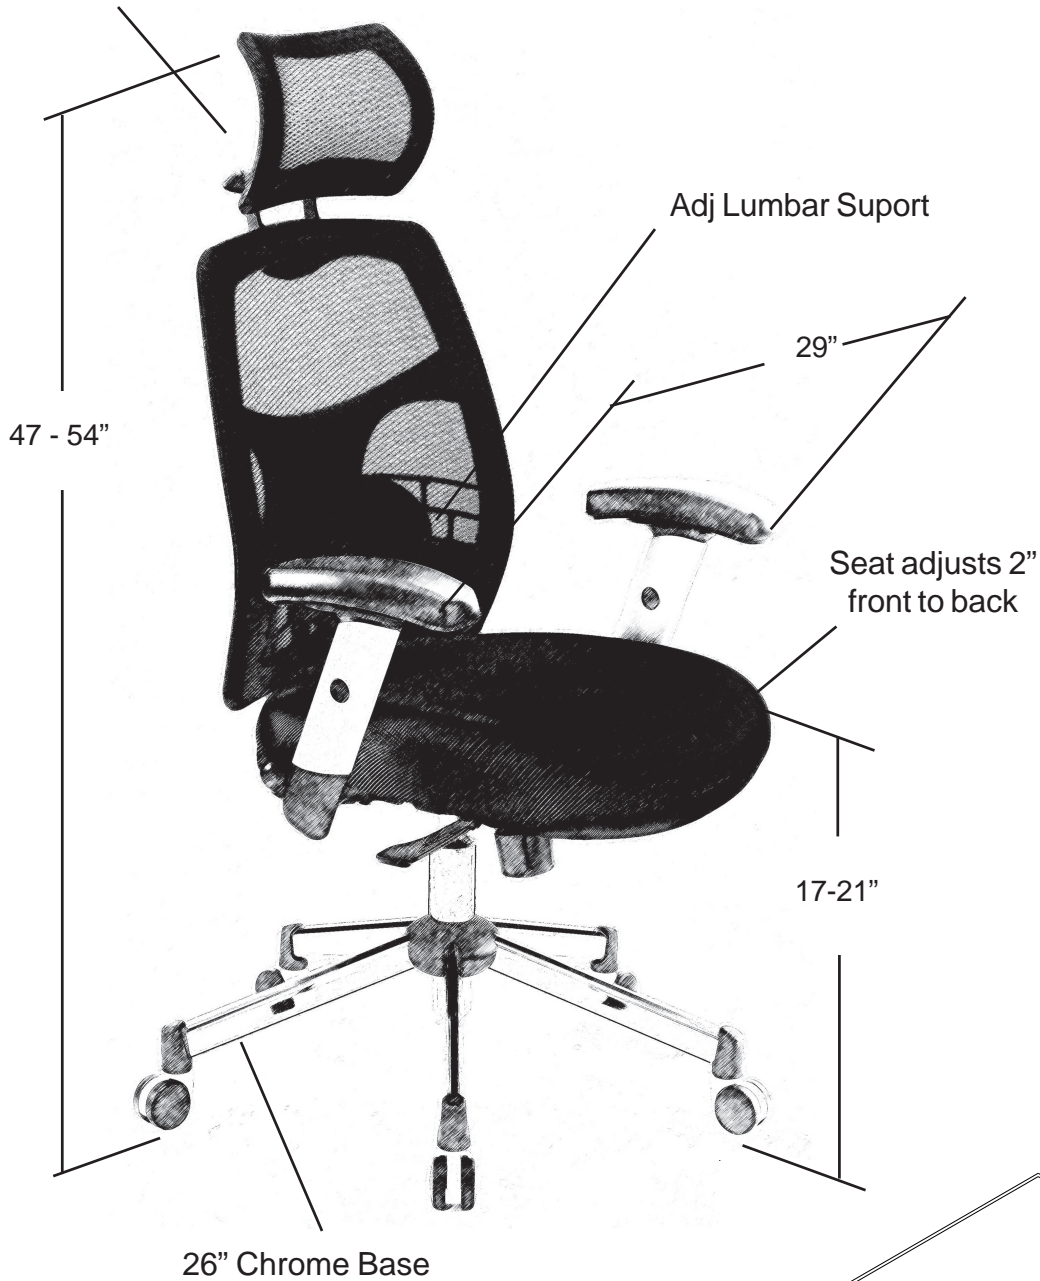

We've Got Your Back[®]

#34434 Ergo-Executive

Parts/Hardware

We've Got Your Back[®]

#34434 Ergo-Executive

Adjust Height & Angle
of Headrest

Shipping Information
0.5 Cubic Feet
7.0 lbs.