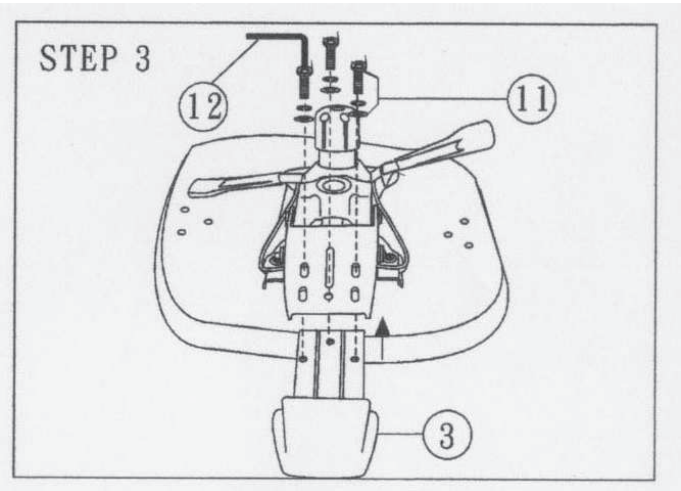

We've Got Your Back[®]

#34434 Ergo-Executive

Parts/Hardware

We've Got Your Back[®]

#34434 Ergo-Executive

Adjust Height & Angle
of Headrest

Shipping Information
0.5 Cubic Feet
7.0 lbs.