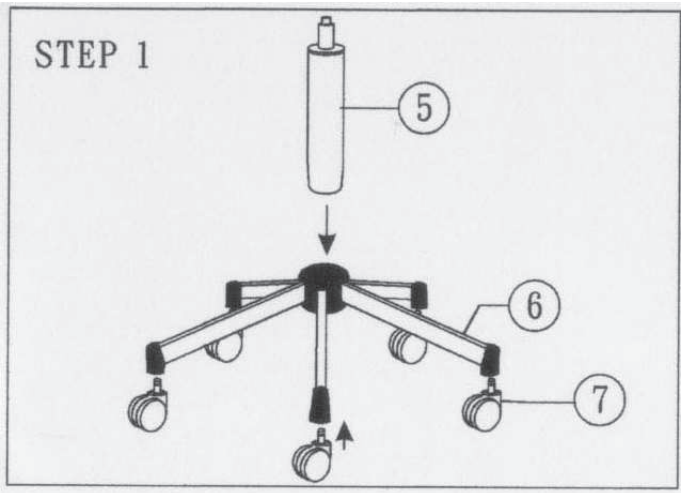

We've Got Your Back[®]

#34434 Ergo-Executive

Parts/Hardware

We've Got Your Back[®]

#34434 Ergo-Executive

Adjust Height & Angle
of Headrest

Shipping Information
0.5 Cubic Feet
7.0 lbs.