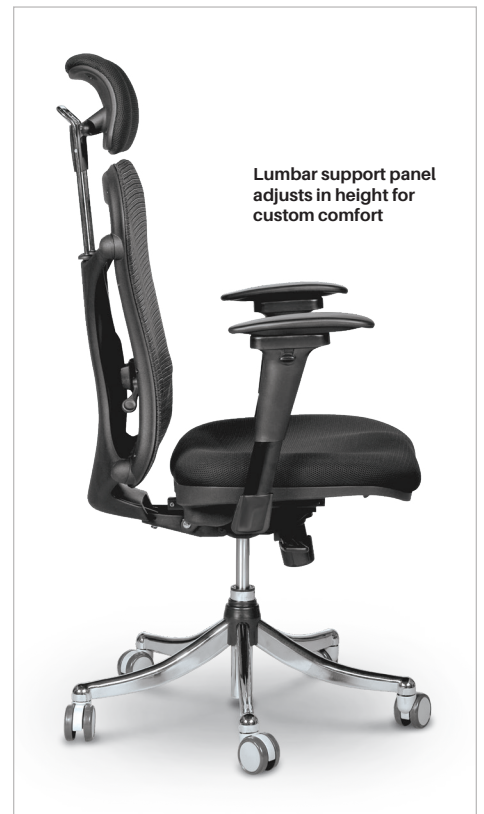

Ergo Ex

Ergonomic Executive Office Chair

MOORECO™

In
Stock

Ergo Ex

- The Ergo Ex is designed to provide unmatched comfort and unmatched customizability.
- Padded and contoured seat measures a generous 21"W x 18.5"D. Seat features adjustable depth, and is height adjustable from 17" to 20".
- Stylish mesh back (21"H x 20.5"W) tilts and includes adjustable lumbar support device.
- Padded head rest (10"H) tilts and is height adjustable.
- Arm rests swivel from side to side, slide back and forth, and adjust in height.
- Includes a durable 5-star base with casters for easy maneuverability.
- Has achieved GREENGUARD Certification.

Part No.	Item	Product Dimensions	Ship Wt.
34434*	Ergo Ex Chair	48" - 51"H x 28"W x 24"D	64 lbs

*Ships UPS. Shipping weights are listed on a per item basis and may vary based on quantities ordered.

MooreCo | Vanerum North America
 2885 Lorraine Avenue | Temple, TX 76501
 p: 800.749.2258 | f: 866.888.7483
www.moorecoinc.com | www.vanerumna.com