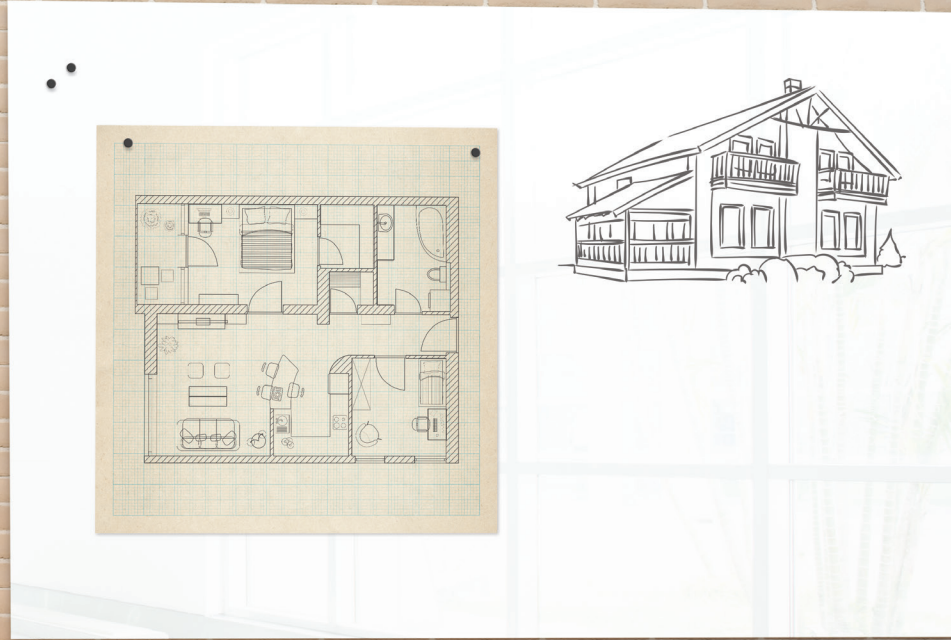

# INSIGHT MAGNETIC GLASS BOARD

Low Iron White & Matte Gray

**Make yourself crystal clear.**

Elegant frameless magnetic glass surface elevates any environment.

- \* Durable magnetic surface
- \* Industry leading 50 year warranty
- \* Concealed mounting
- \* Custom colors and graphic printing available

## INSIGHT MAGNETIC GLASS BOARD

- Dramatic glass style meets dynamic versatility with the elegant and modern InSight Magnetic Glass Board in low iron white.
- Add seamless style to any environment with low iron glass and sleek concealed hanging system, providing a minimalist element to your workspace.
- Tempered safety glass provides smooth writability with unparalleled erasability. White glass is low iron, which greatly reduces the green cast of regular glass, providing a more true white coloration. Matte gray glass provides a good projection surface as well as exceptional writability and erasability.
- Durable steel backing allows the board to accept rare earth magnets.
- Compatible with any dry erase or wet erase marker, grease pen, etc. and easily cleans without ghosting or staining.
- Can be hung horizontally or vertically. Concealed mounting devices give a seamless appearance.
- Includes glass accessory tray, set of rare earth magnets, and eraser.
- Customize the glass panel in a variety of ways to personalize your workspace, including color and graphic printing options.
- Fifty year limited warranty. Has achieved GREENGUARD Gold Certification.